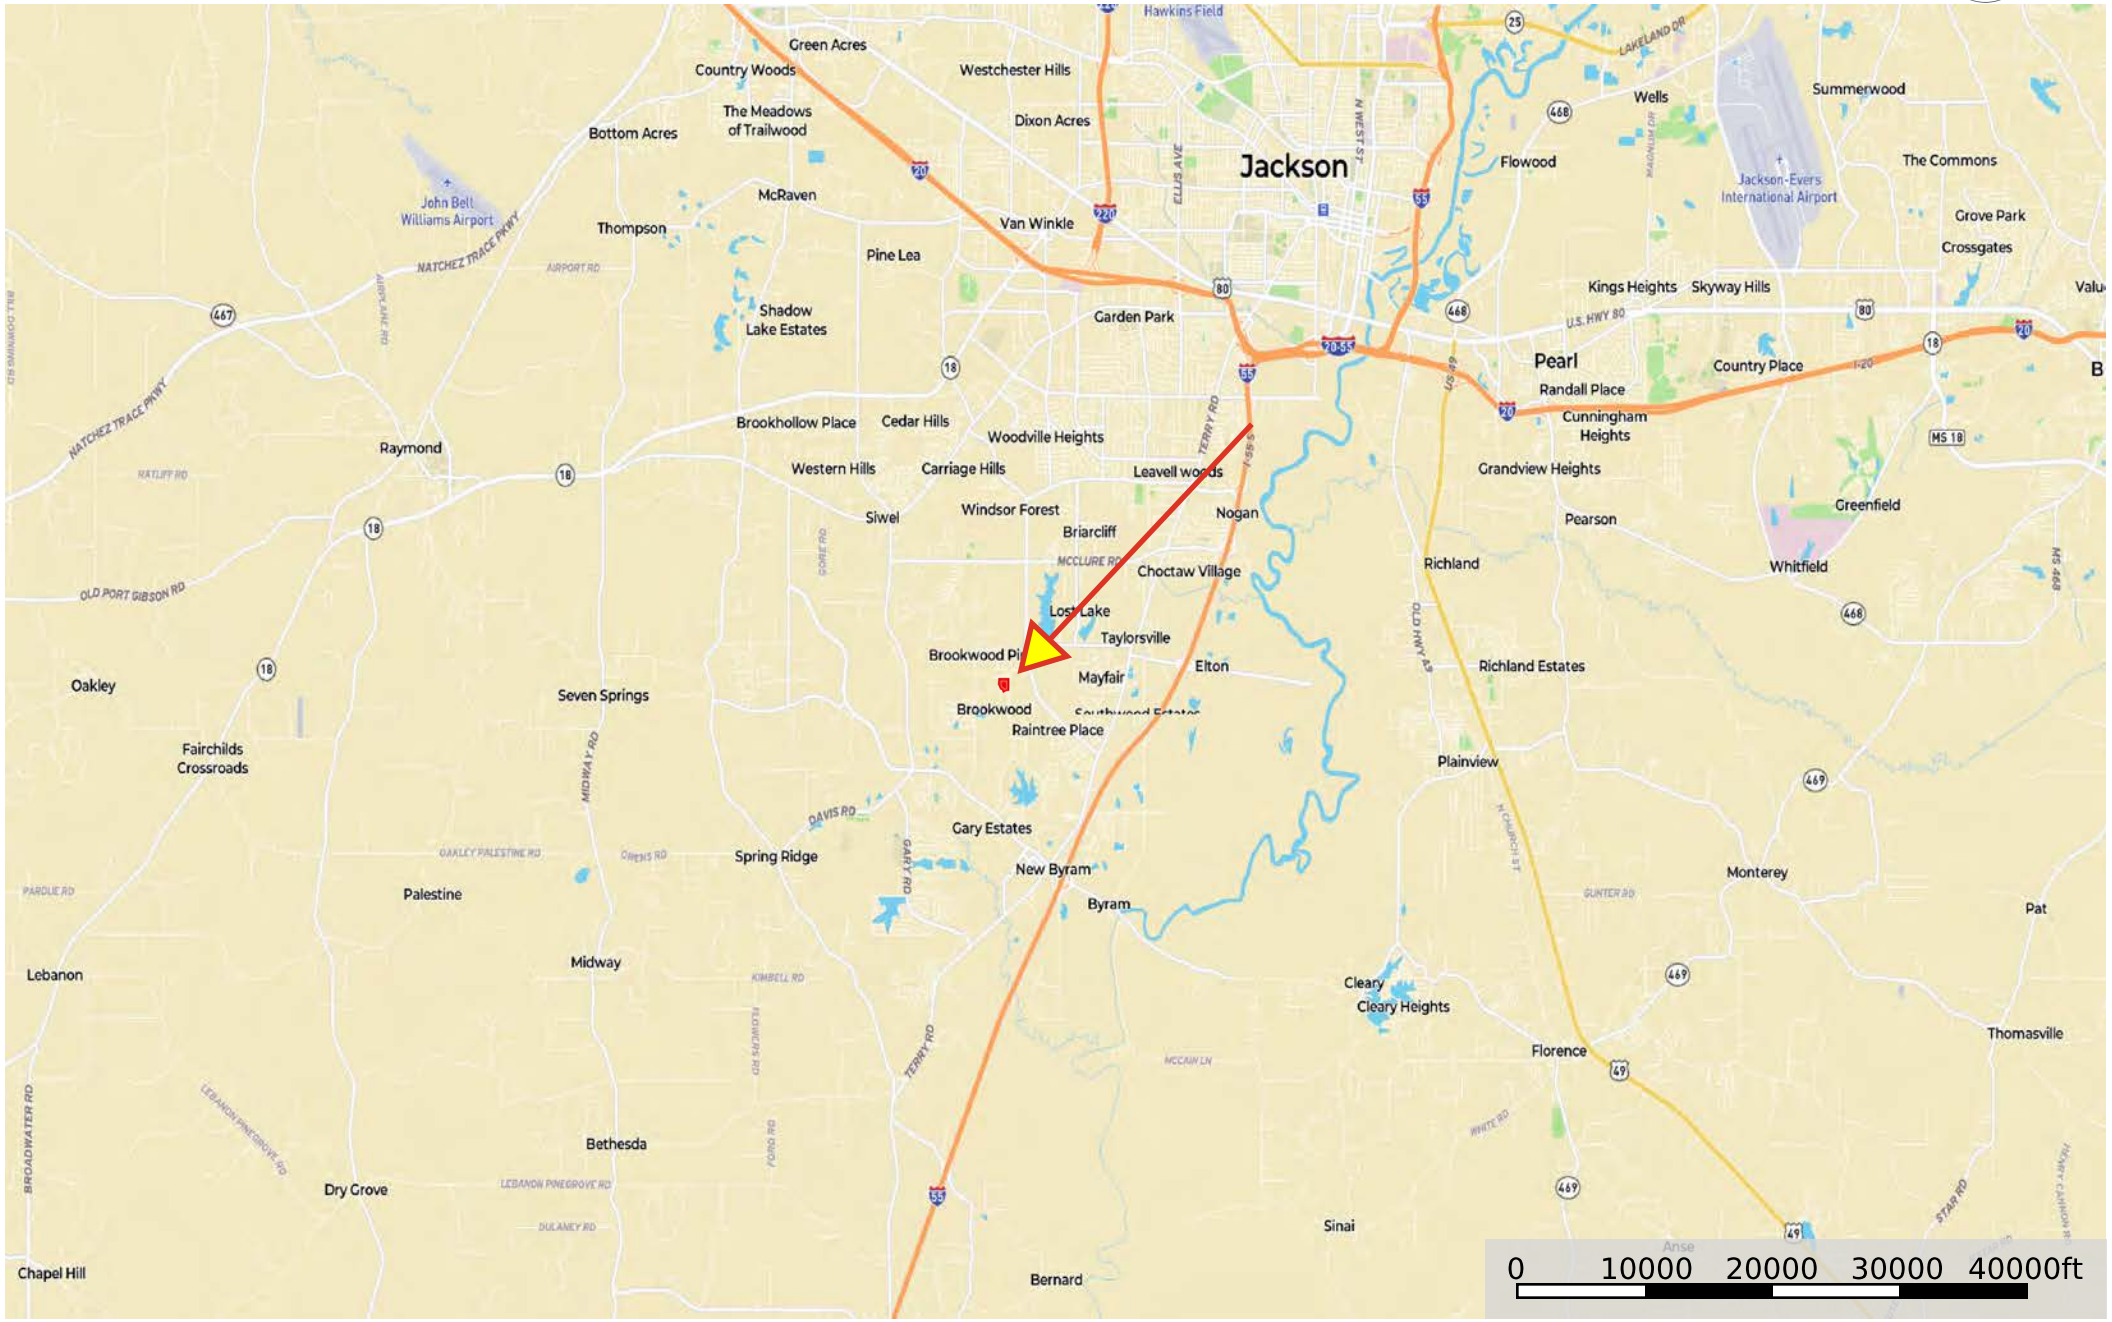

Brookwood 4 Acres

Mississippi, AC +/-

Boundary

Brookwood 4 Acres

Mississippi, AC +/-

 Boundary