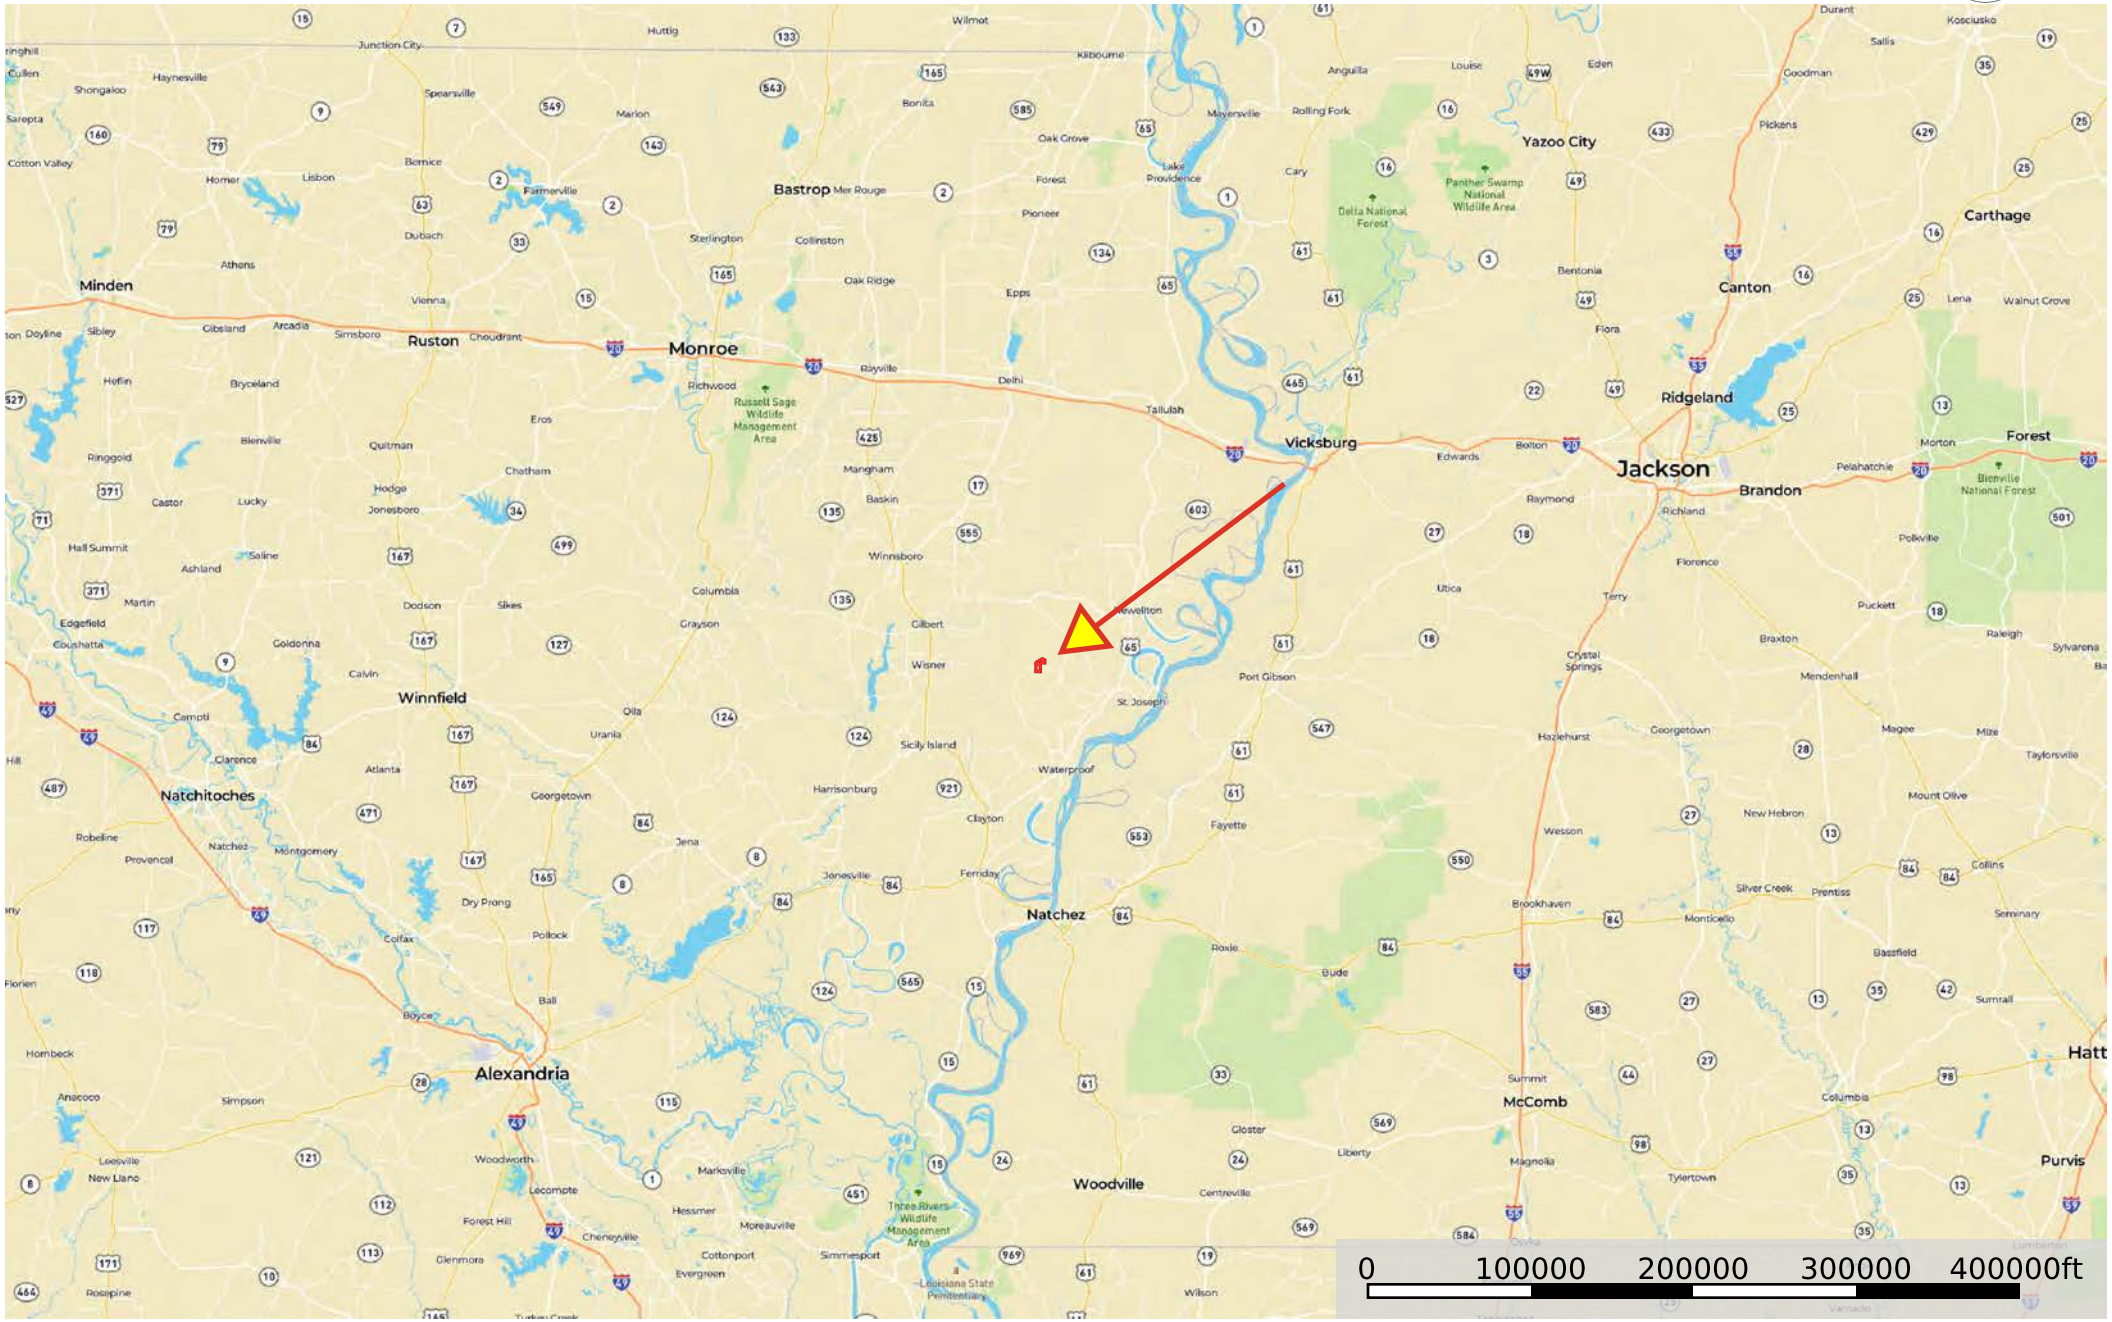

Lonesome Dove 525

Louisiana, AC +/-

Boundary

Lonesome Dove 340

Louisiana, AC +/-

 Boundary

Lonesome Dove 340

Louisiana, AC +/-