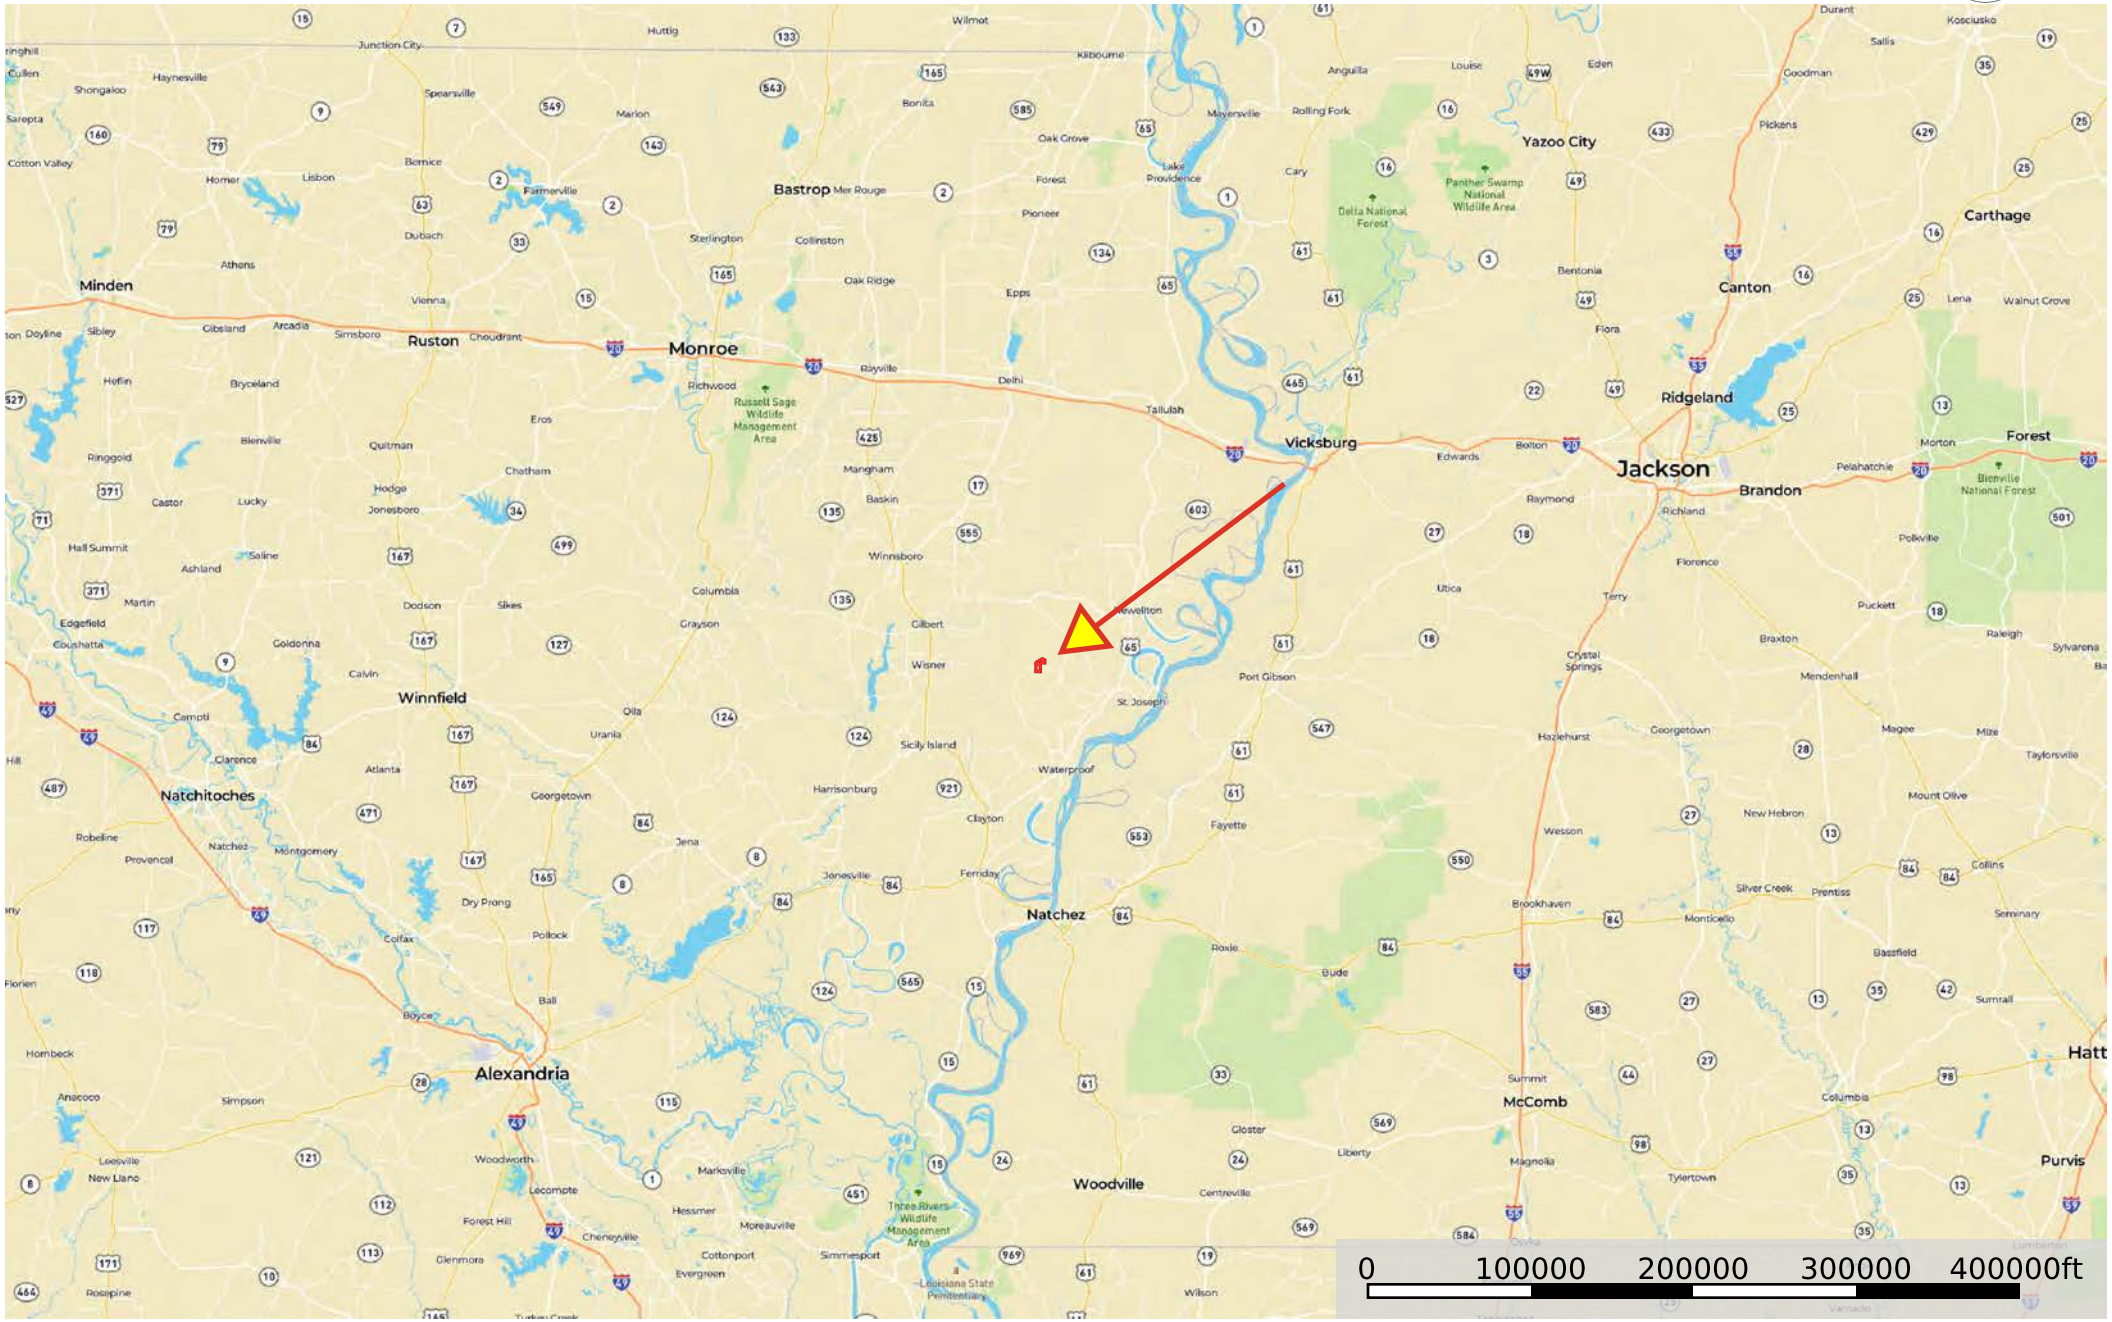

# Lonesome Dove 525

Louisiana, AC +/-

Boundary

# Lonesome Dove 330

Louisiana, AC +/-

Boundary

# Lonesome Dove 330

Louisiana, AC +/-