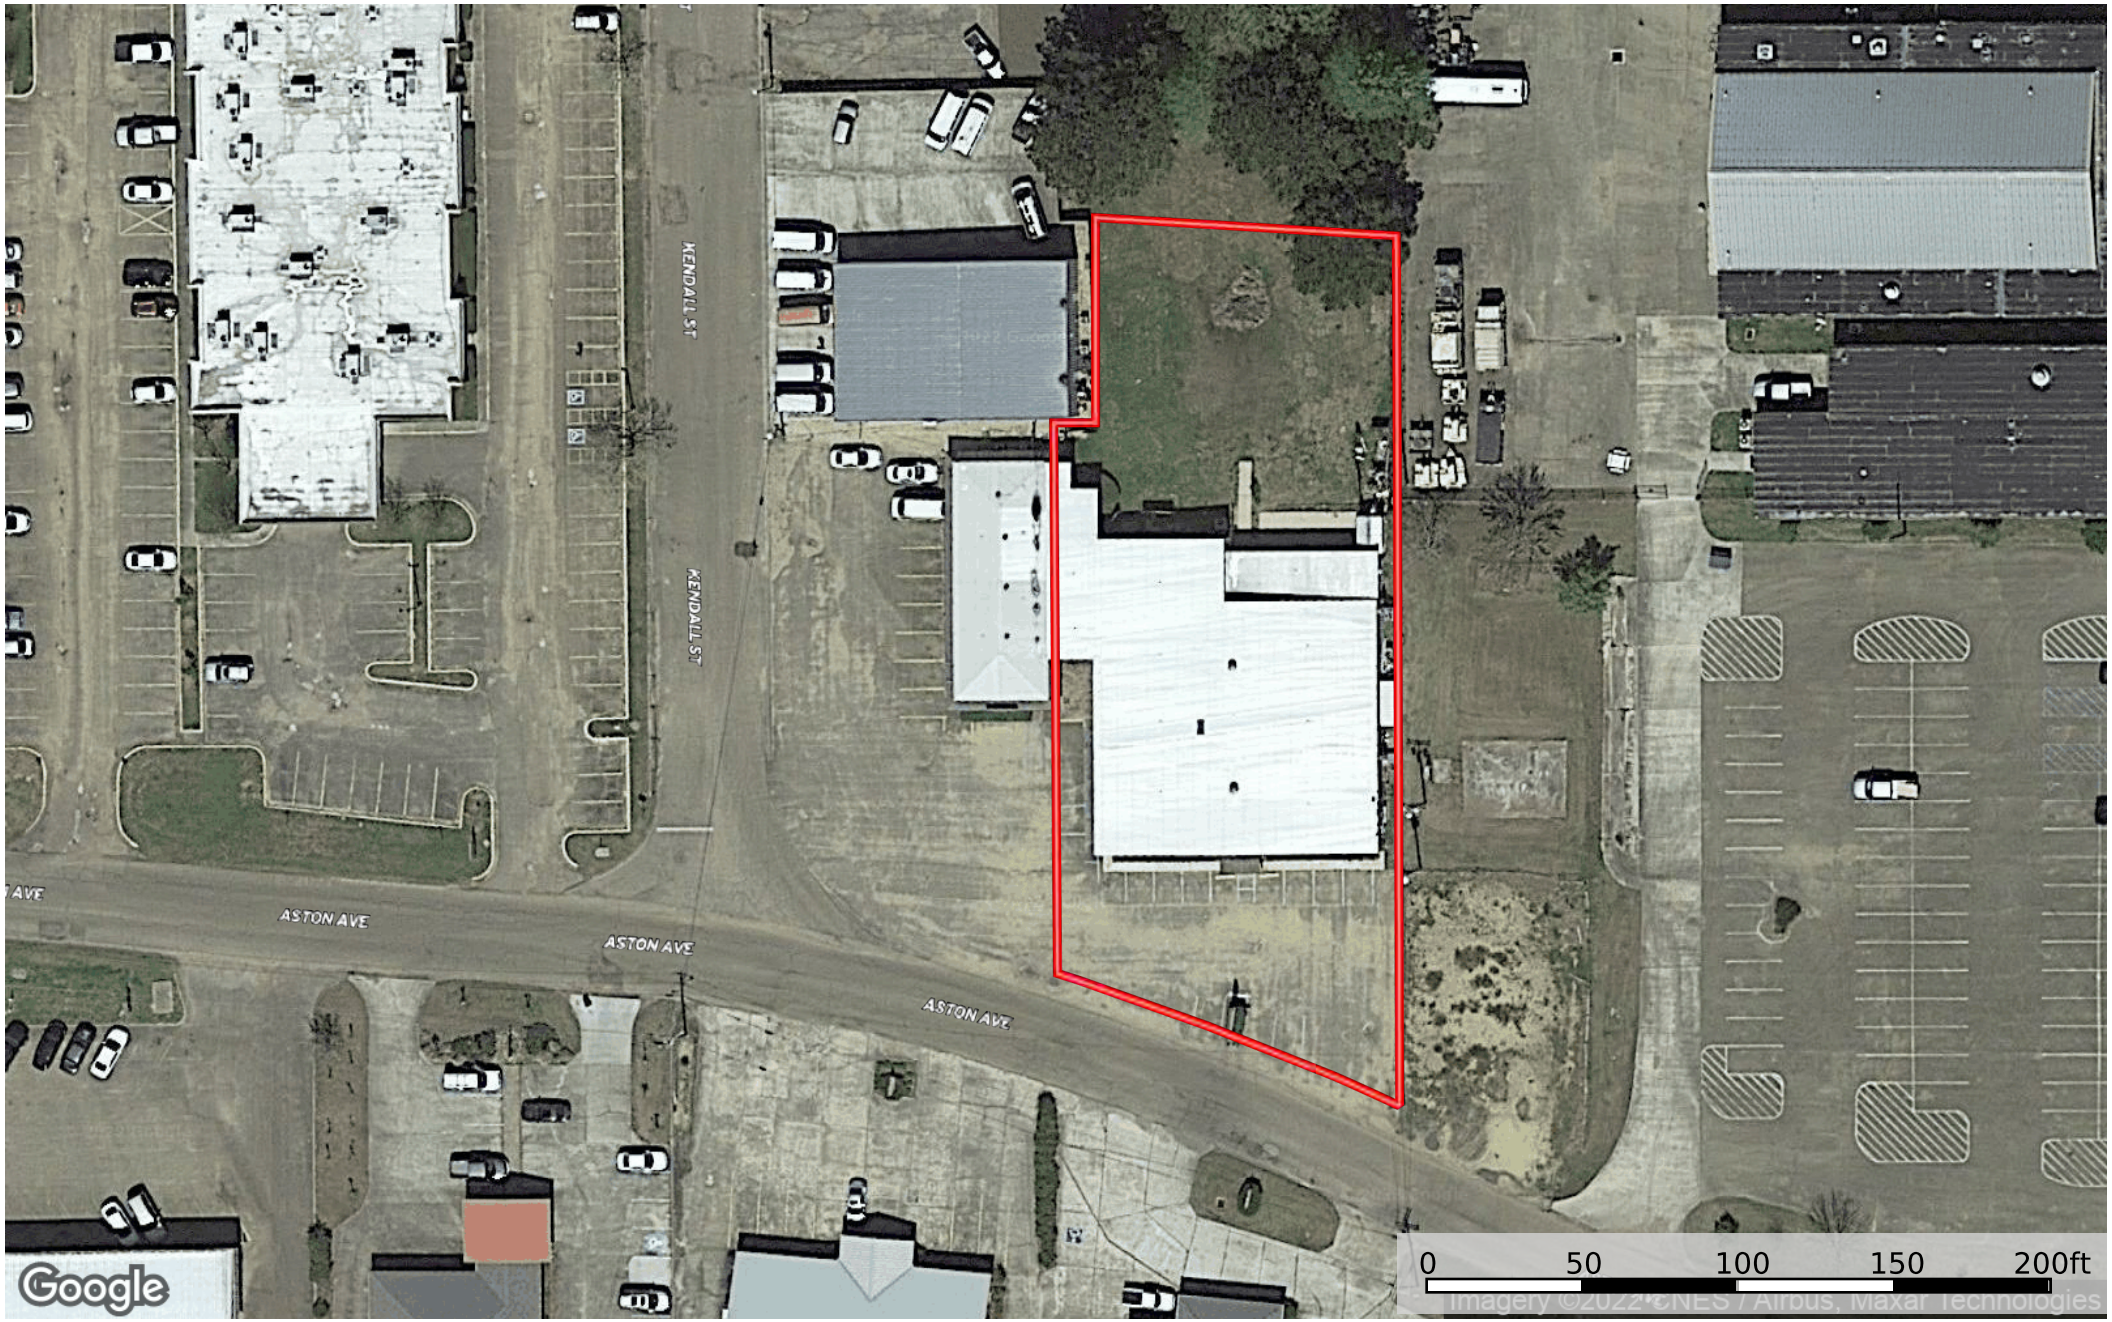

1308 Aston Ave
Mississippi, AC +/-

Boundary

1308 Aston Ave
Mississippi, AC +/-

Google

0 50 100 150 200ft
Imagery ©2022 GCS/Airbus, Maxar Technologies

Boundary