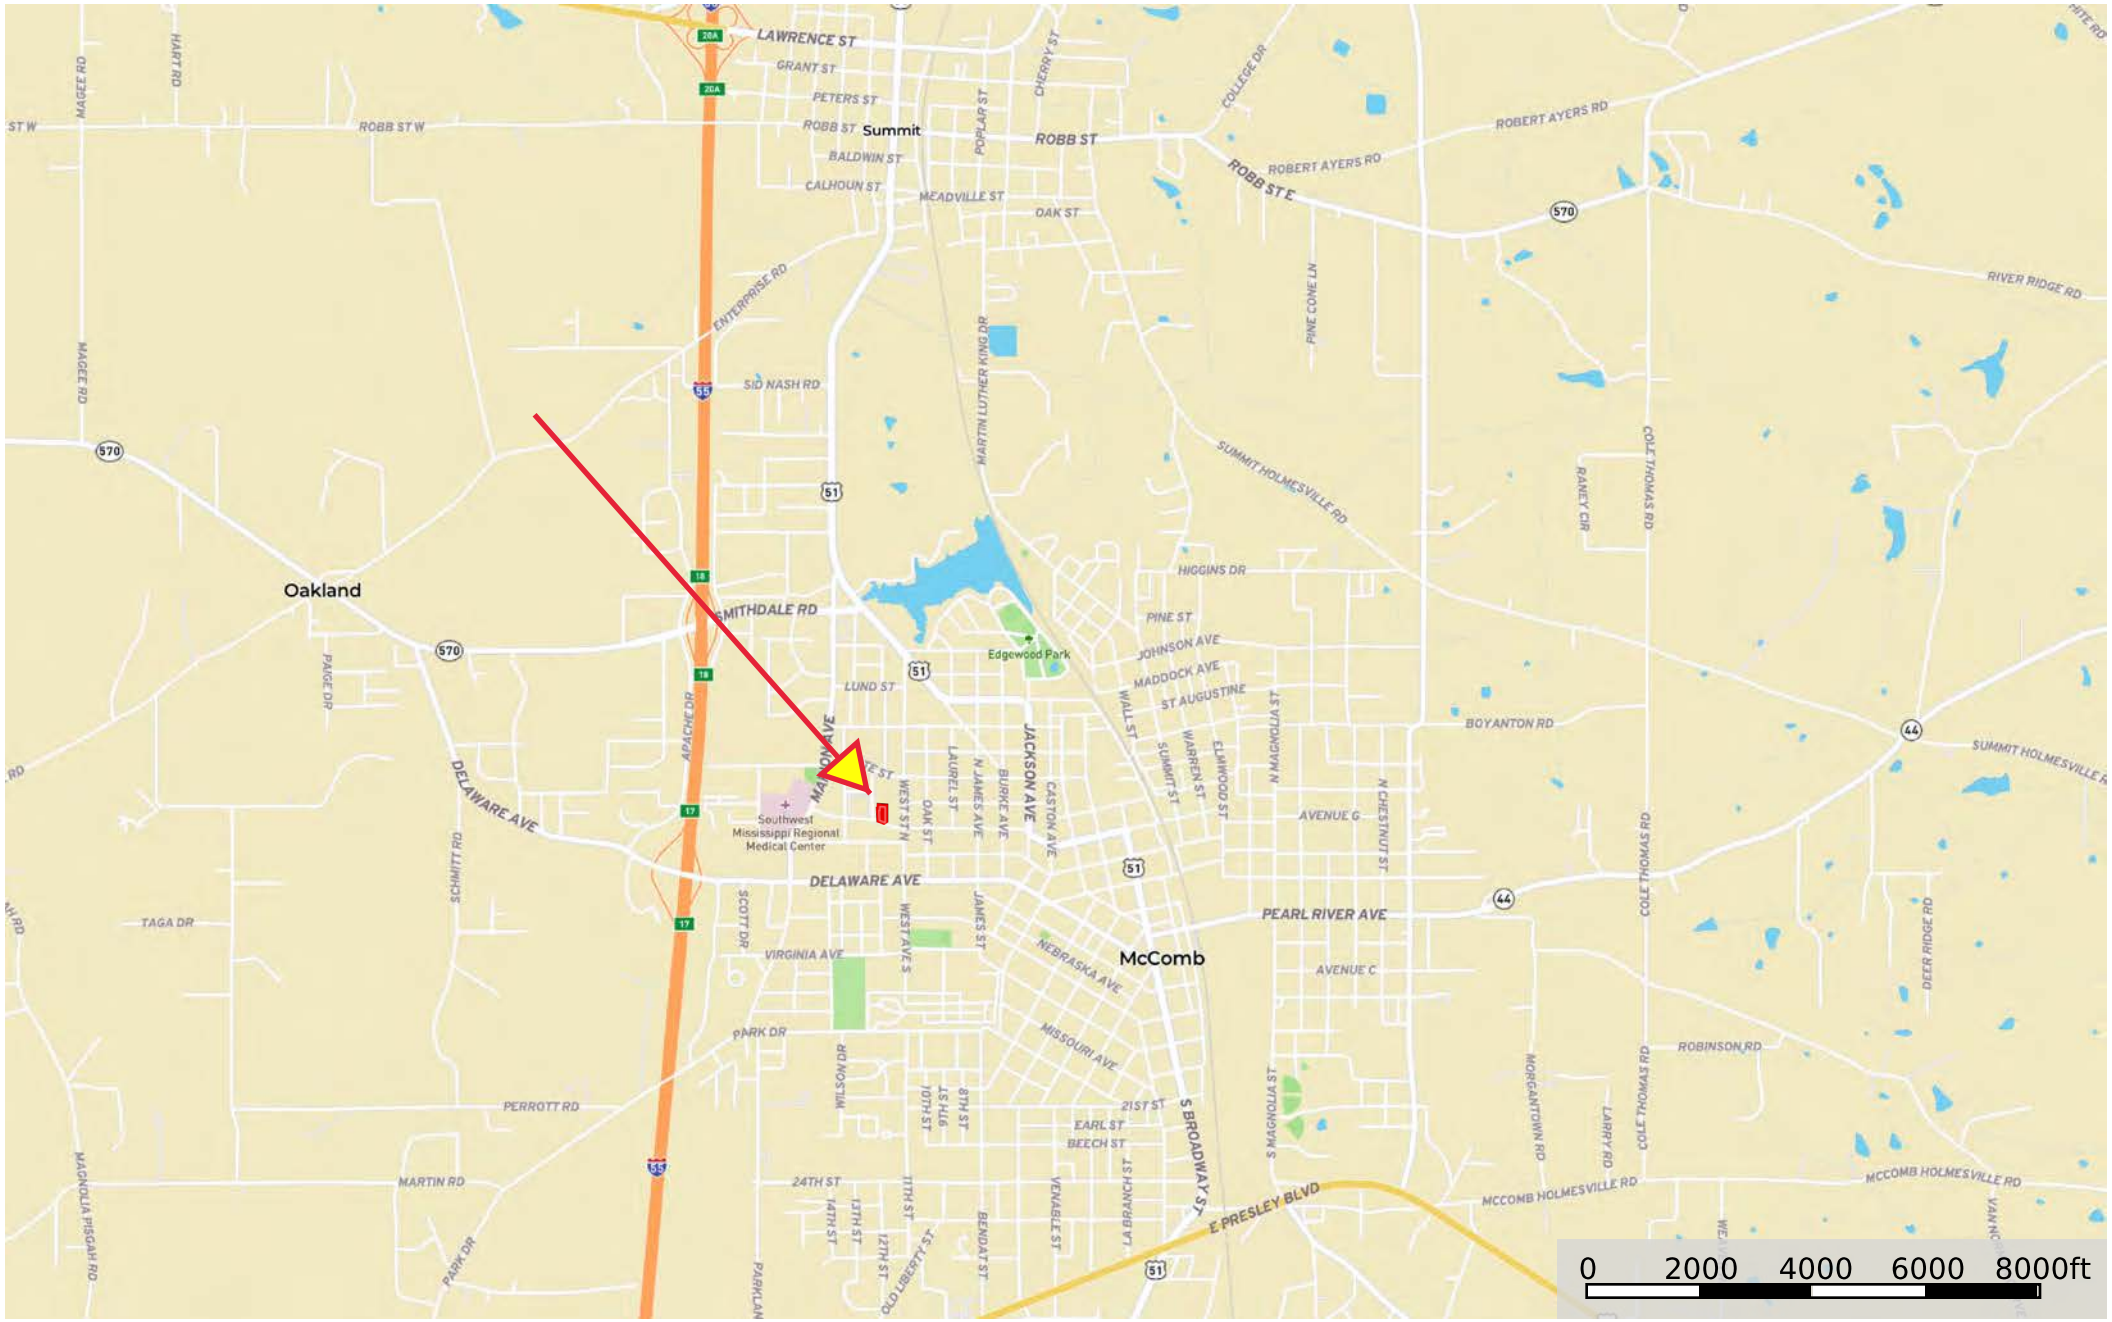

1308 Aston Ave
Mississippi, AC +/-

Boundary

1308 Aston Ave
Mississippi, AC +/-

Google

0 50 100 150 200ft
Imagery ©2022 GCS/Airbus, Maxar Technologies

Boundary