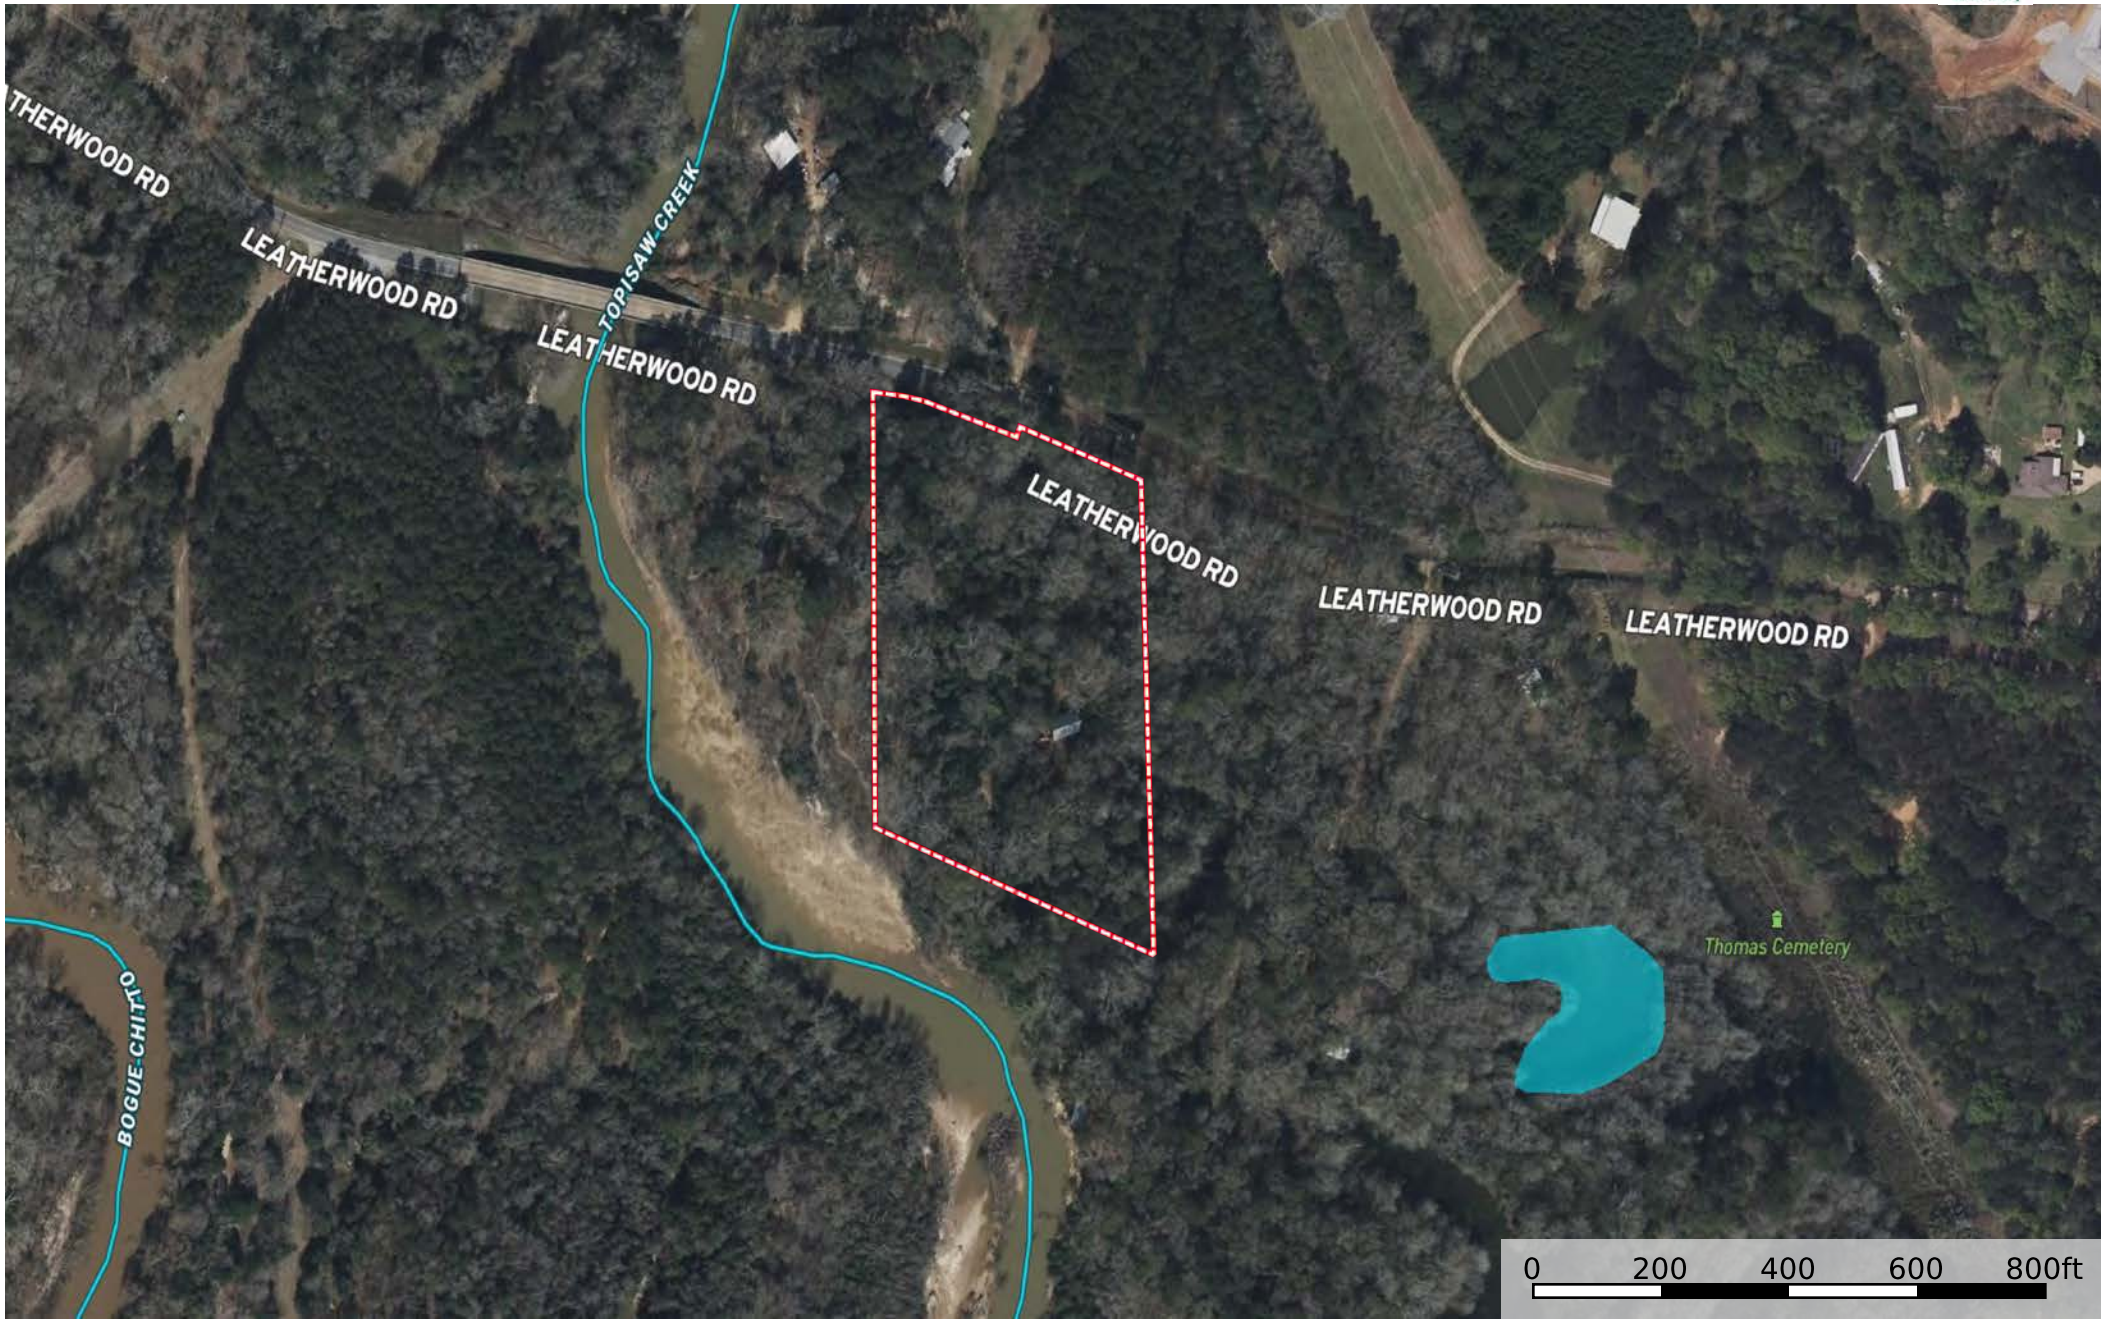

# BB 4091 Leatherwood

Pike County, Mississippi, 5.81 AC +/-

Boundary

Boundary

Boundary    Stream, Intermittent    River/Creek    Water Body