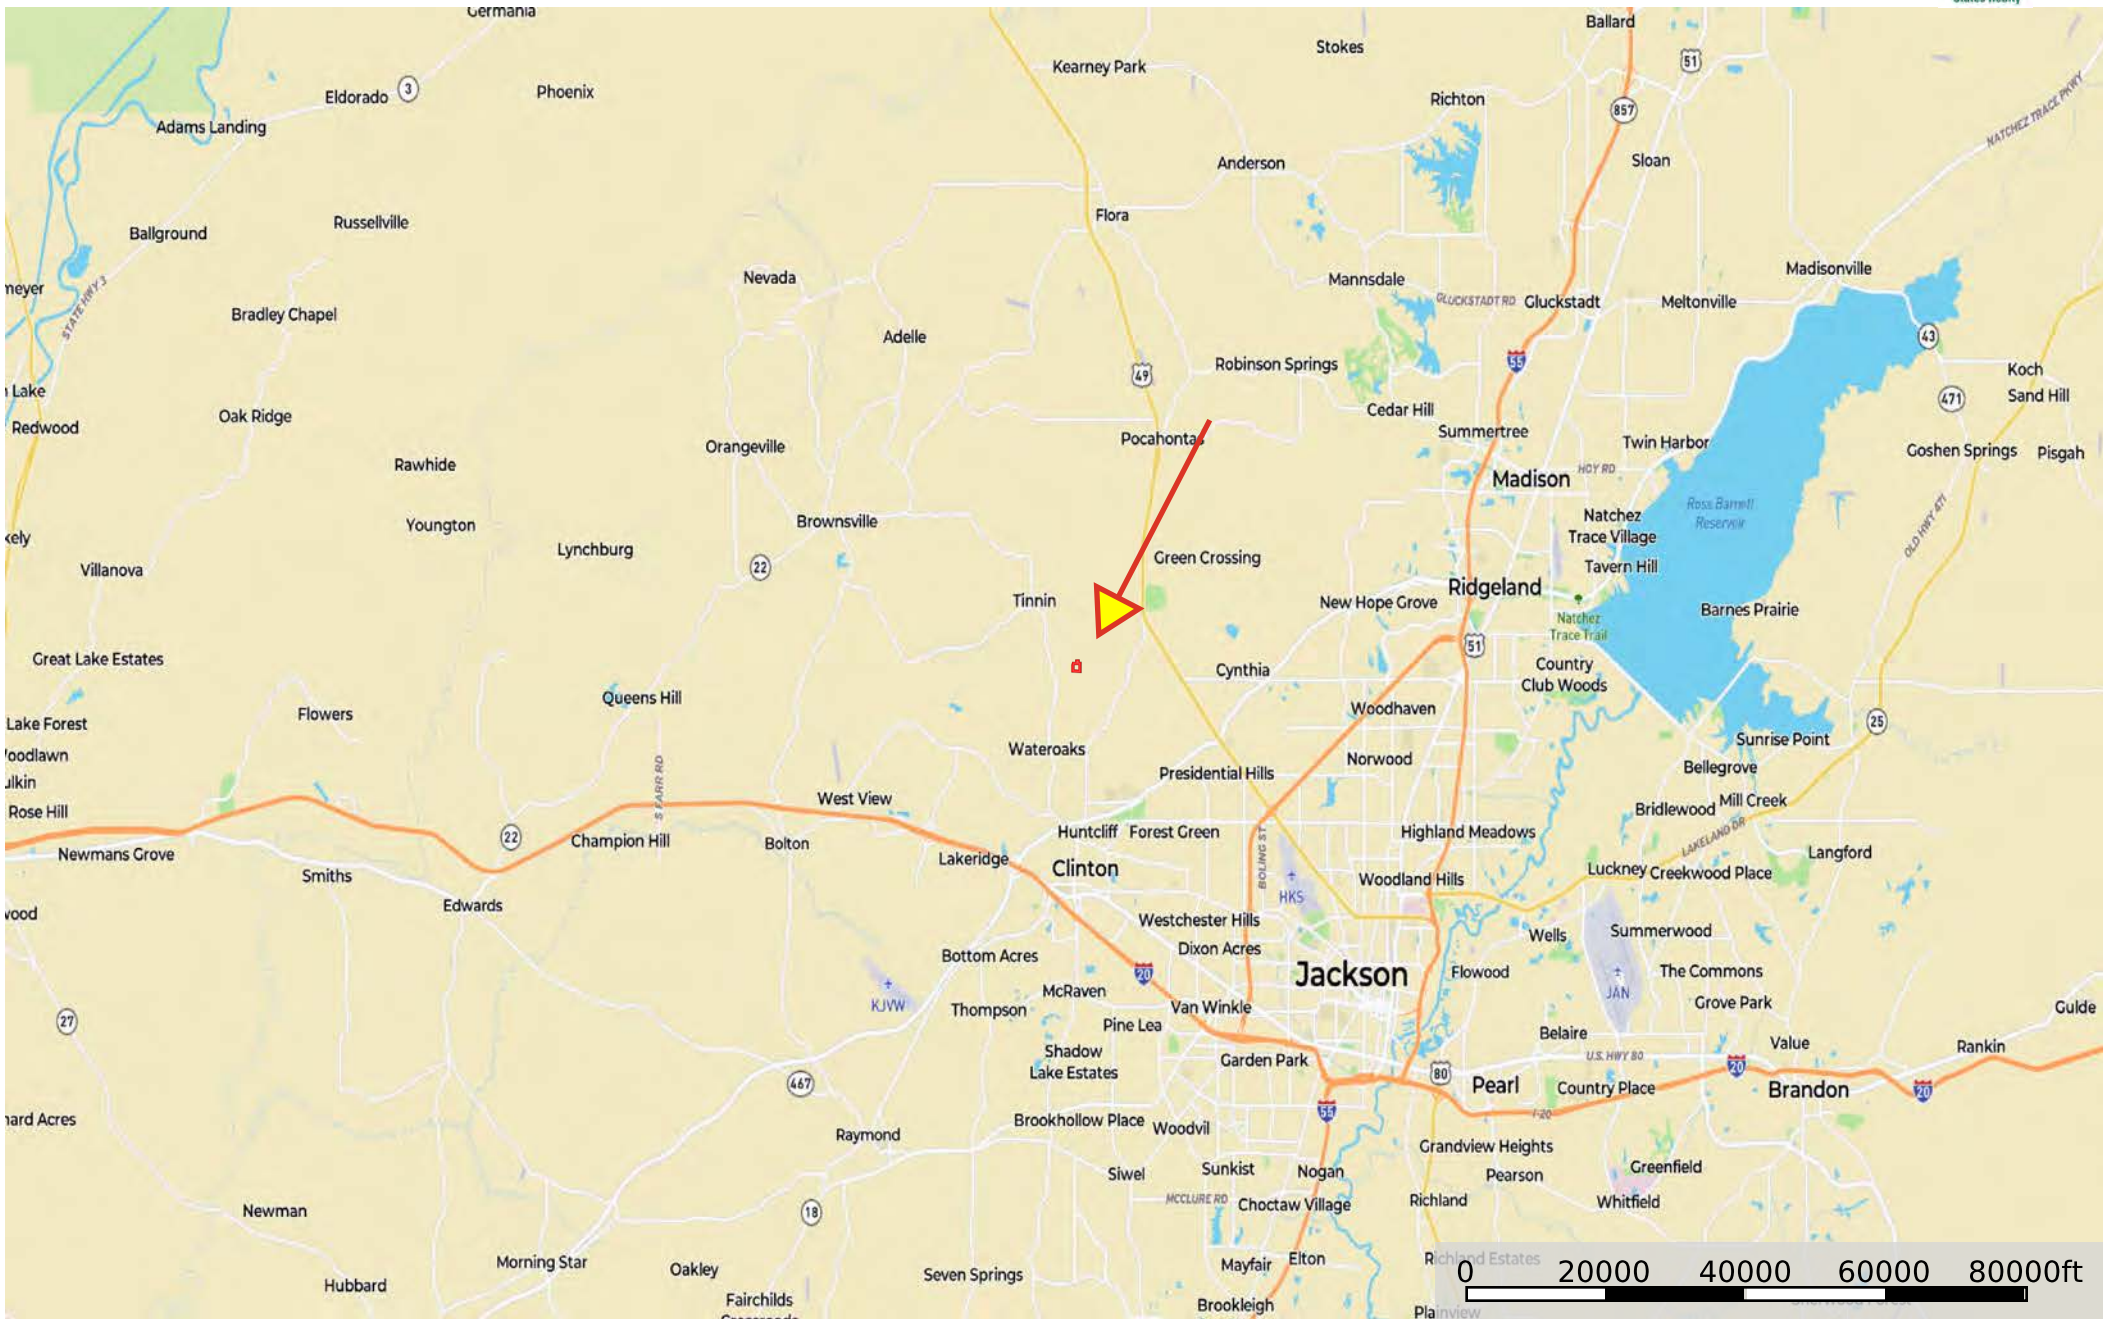

# purvis lane clinton, ms

Mississippi, AC +/-

Boundary

Boundary

- Boundary
- Stream, Intermittent
- River/Creek
- Water Body

Boundary