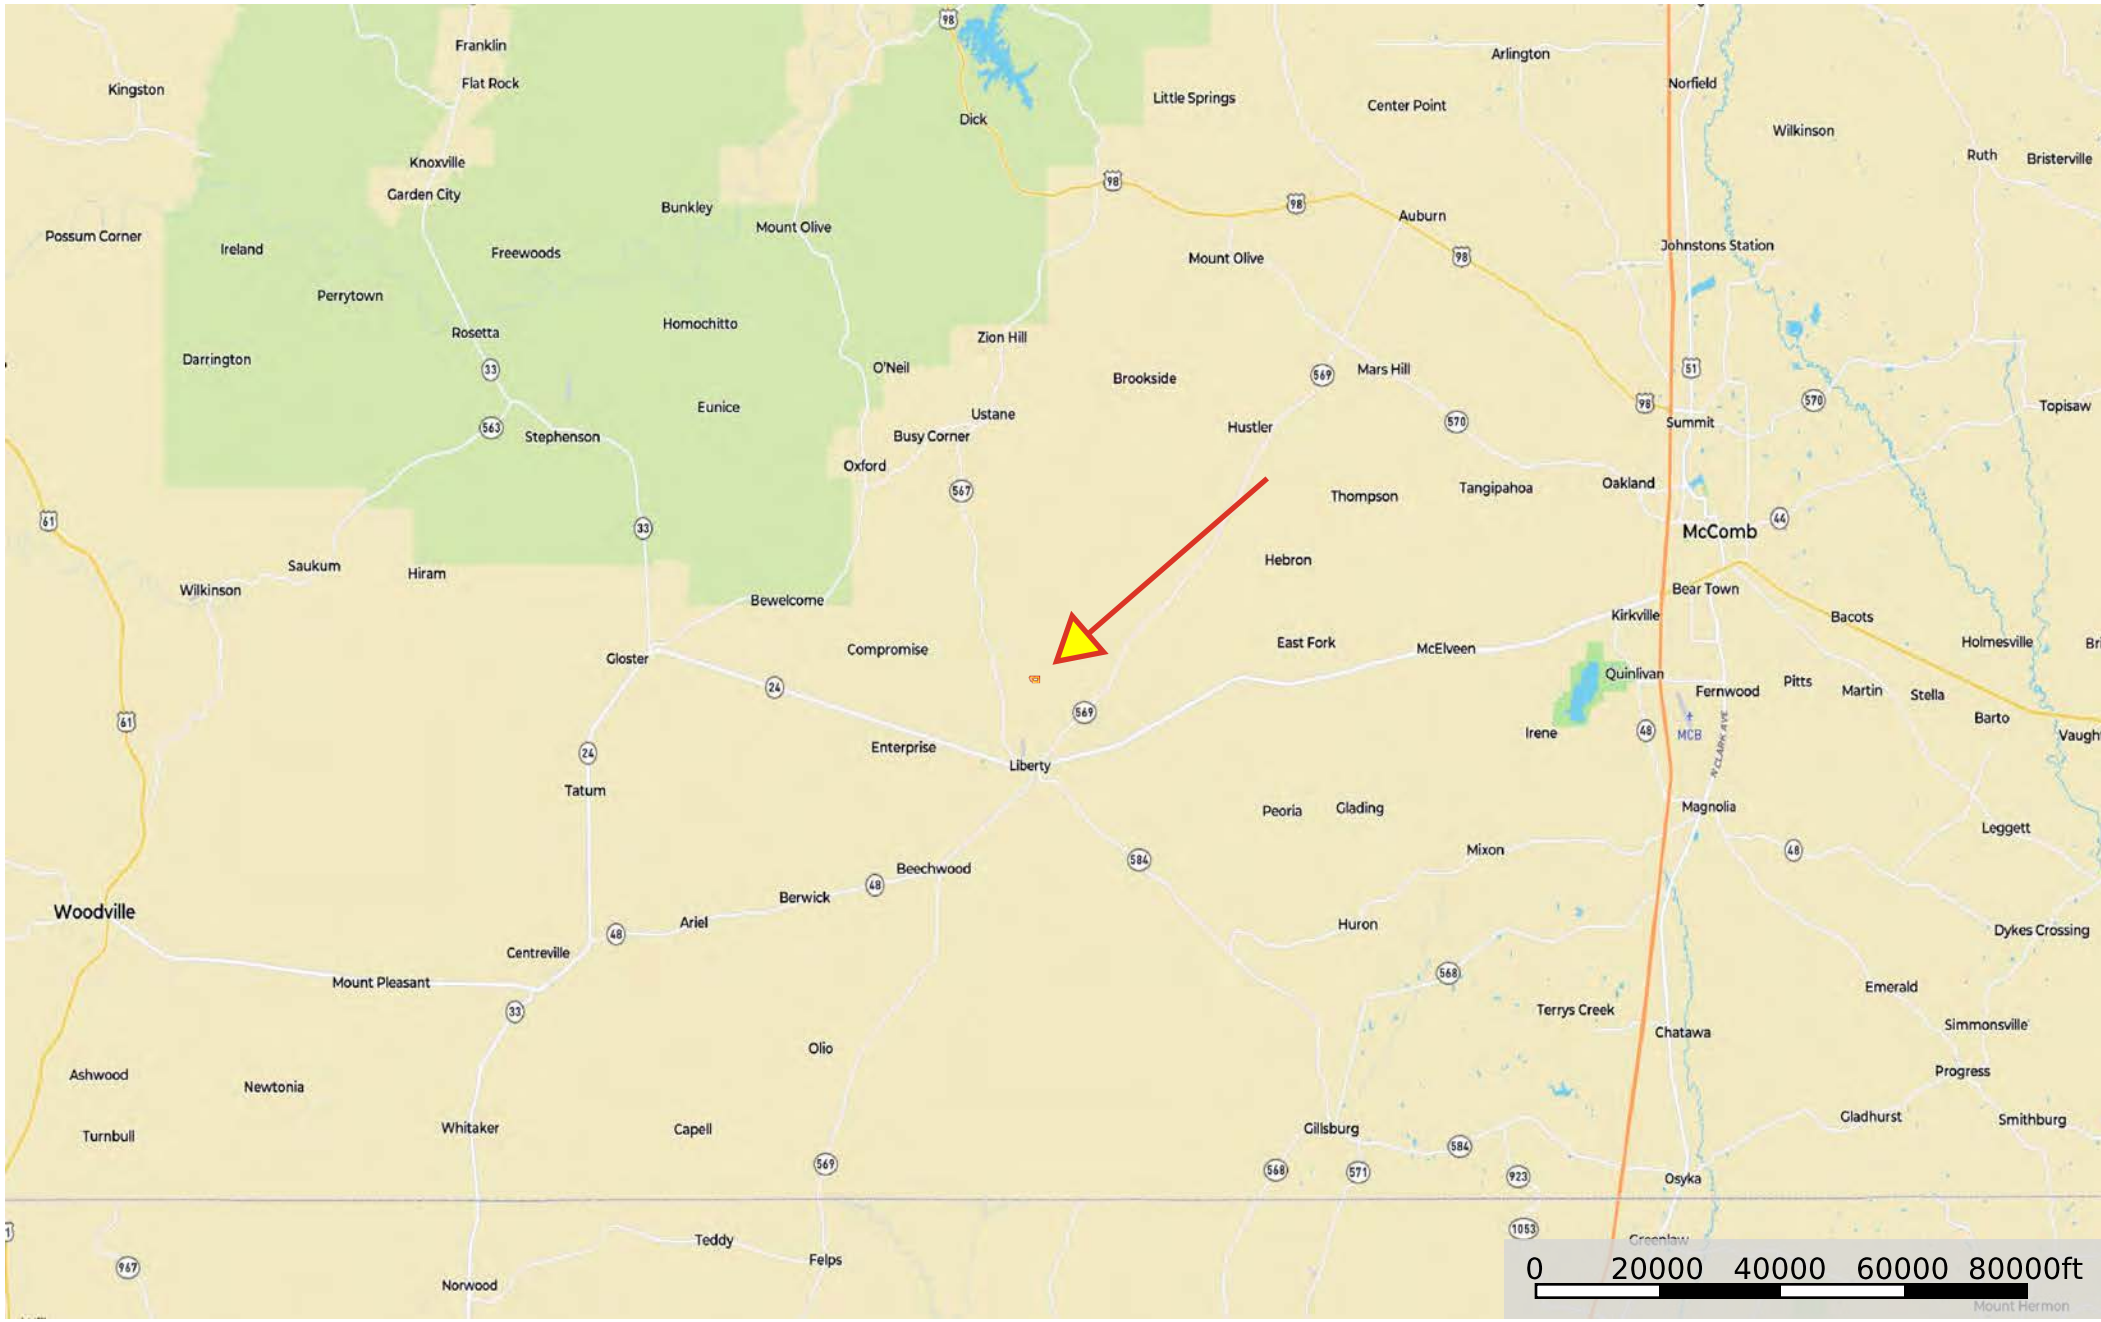

# BB McClain Rd 19.66 AC

Amite County, Mississippi, AC +/-

--- Road / Trail    □ Boundary

Google

Imagery ©2025 Airbus, CNES / Weathersby, Clairborne Cemetery

0 200 400 600 800ft

 Boundary

 Boundary