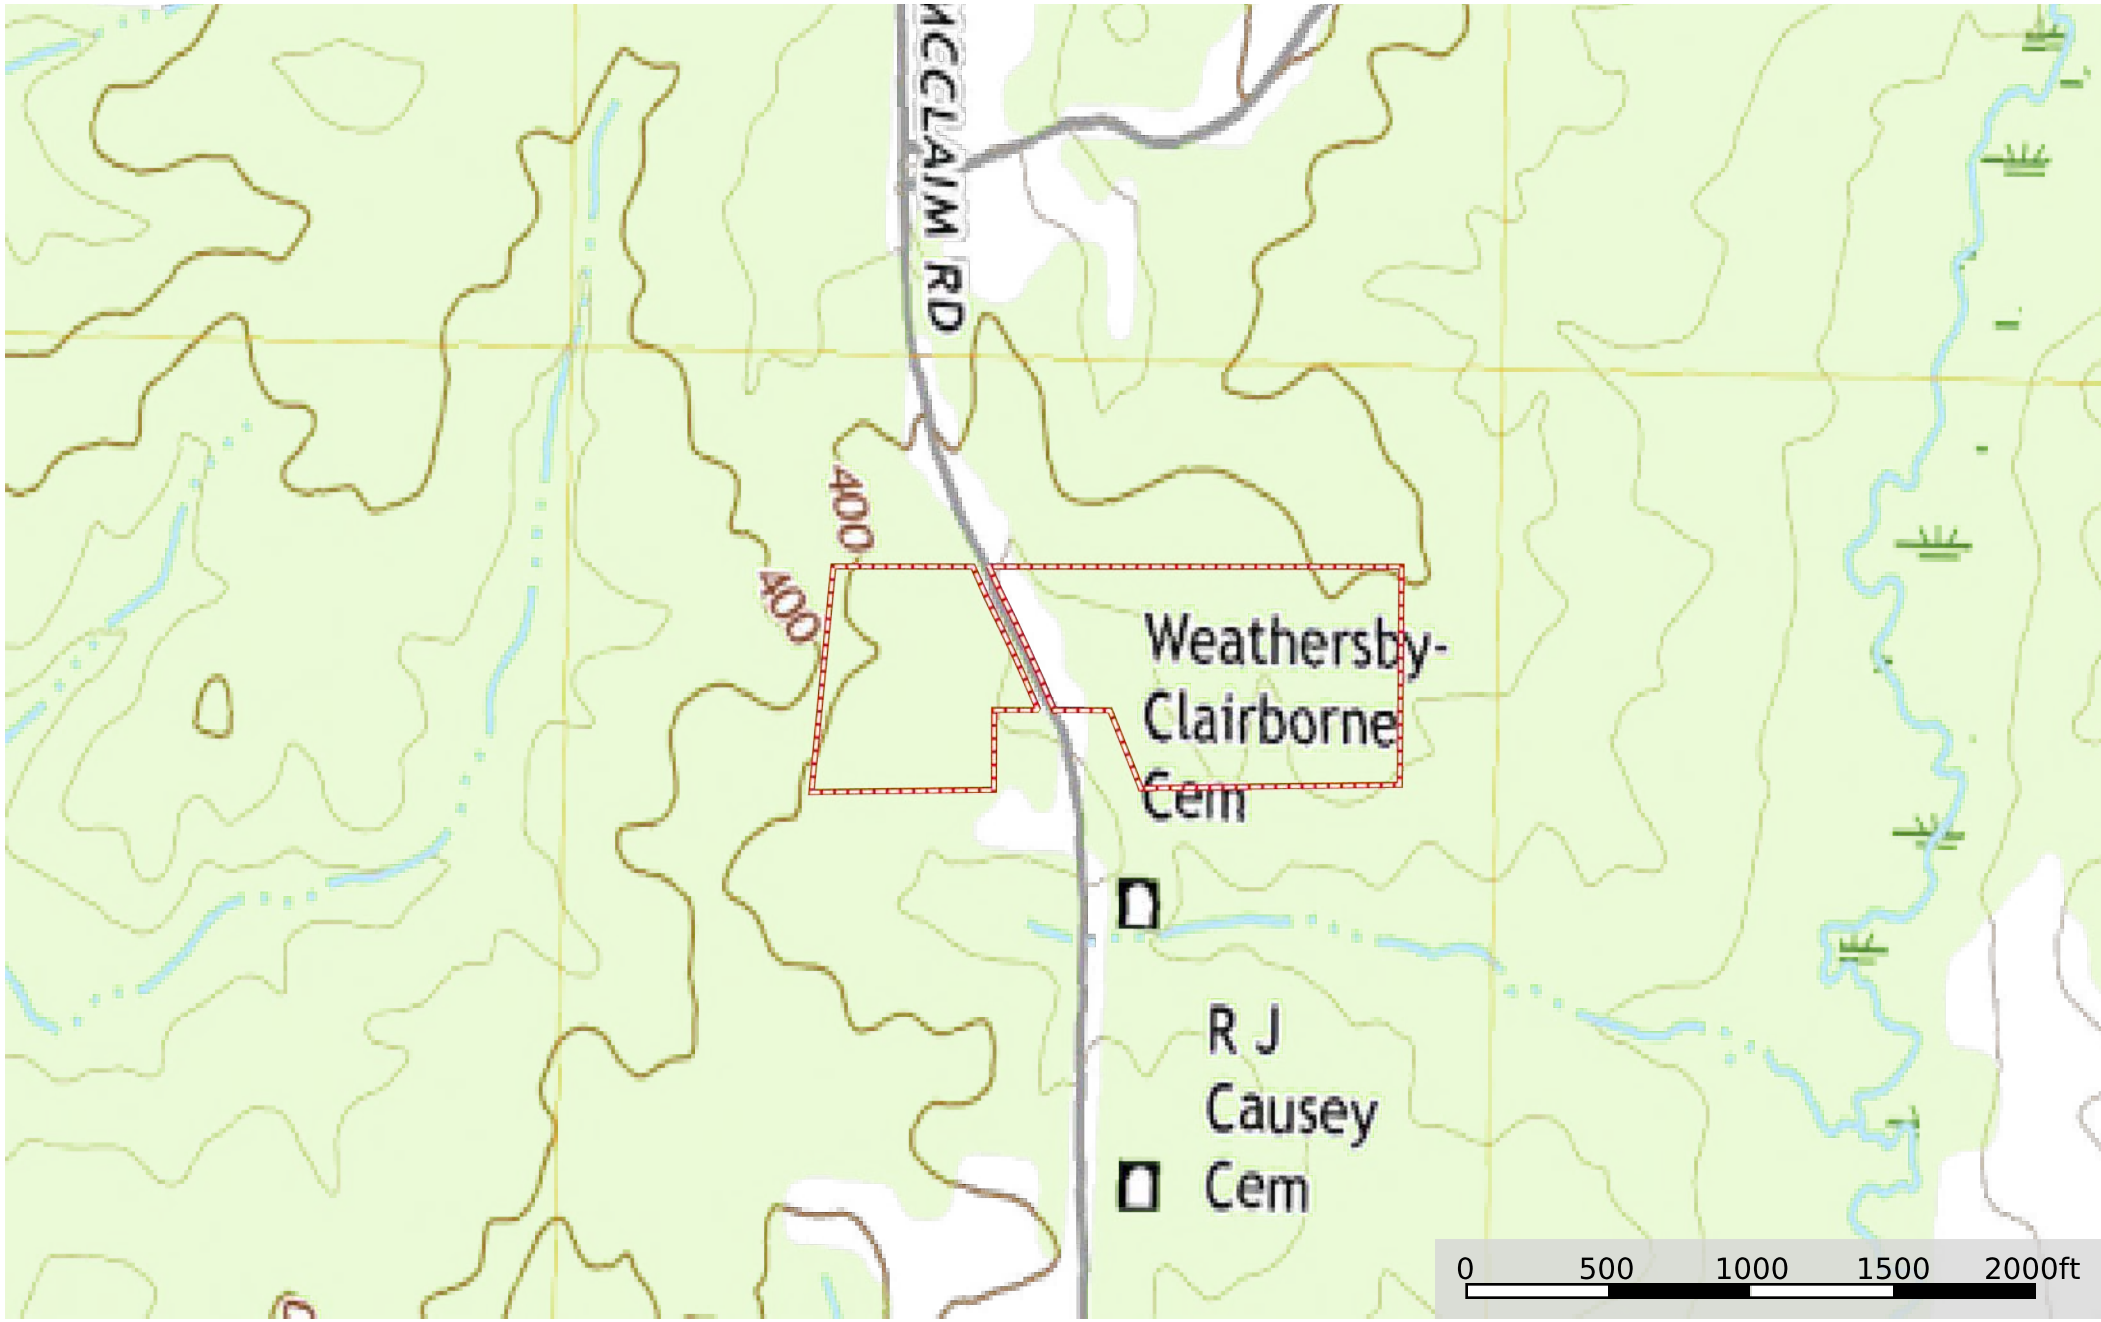

# BB McClain Rd 19.66 AC

Amite County, Mississippi, AC +/-

--- Road / Trail    □ Boundary

Google

Imagery ©2025 Airbus, CNES / Weathersby, Clairborne Cemetery

0 200 400 600 800ft

 Boundary

 Boundary