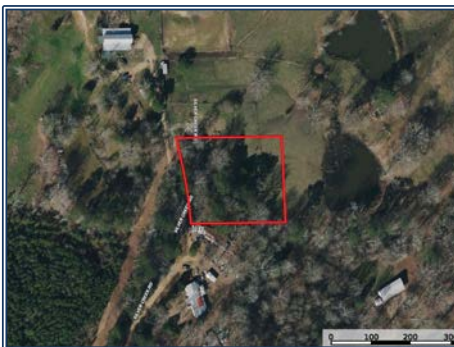

Discover the perfect getaway in the heart of Southwest Mississippi! This unique, well-built camp in Crosby offers the ideal blend of comfort, privacy, and outdoor adventure. Situated on a fenced 1+/- acre lot, this property provides plenty of space for relaxing weekends, family gatherings, or a prime hunting retreat. Located just minutes from the scenic Homochitto National Forest, outdoor enthusiasts will appreciate easy access to thousands of acres of public land known for excellent deer, turkey, and small game hunting, as well as hiking and ATV trails. The property is also surrounded by several established local hunting clubs, making it an outstanding base camp during hunting season. Built with durability and comfort in mind, this camp offers a cozy interior layout perfect for unwinding after a long day outdoors. Whether you're enjoying your morning coffee on the porch, grilling with friends in the evening, or swapping stories around a fire pit, this property is designed for making memories.

1885 Silver Creek Road, Crosby, MS

31.246120, -91.226950 GPS

\$90,000

2 Bed/2 Bath
1.0± Acres
MLS #4139408

Danielle Burnette
dandynburn@gmail.com
Office: (601) 250-0017
Cell: (601) 249-7061
SouthernStatesRealty.com