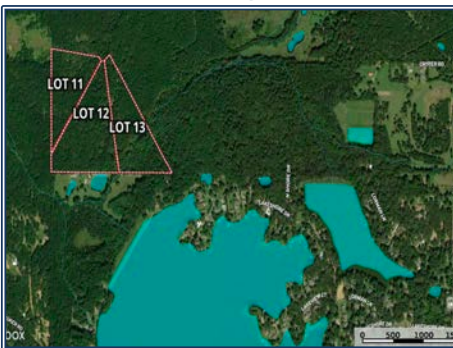

Welcome to Springwood Trail, come experience this new lakefront development with a 31-acre private lake for your family to enjoy. This lot consists of 12.7 acres in the rear of the neighborhood with lake access. This large lot in a gated neighborhood with underground utilities would be a fantastic option for your custom home build. This lot also provides Madison Station Elementary, Madison Middle, and Madison Central Schools. Springwood also offers fiber internet and natural gas. Whitetail deer and Turkey are abundant in this area. This is one of the few neighborhoods in Madison that offer this much acreage and all Madison schools. Please contact your favorite realtor for a showing today!

Springwood Trail – Lot 11, Flora, MS

32.48585, -90.23942 GPS

**\$320,910**

12.7± Acres  
MLS #4102897

**Trey Meacham**  
meachamandassociatesins@gmail.com  
Office: 601.250.0017  
Cell: 601.622.1974  
SouthernStatesRealty.com