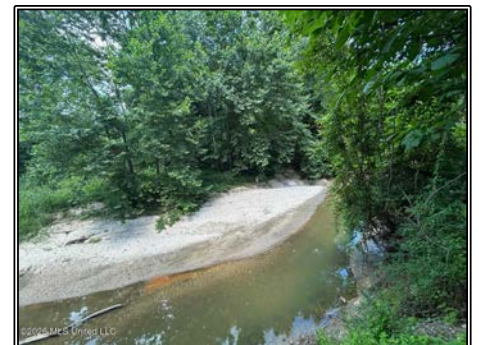

$260,000

44± Acres
MLS #4151444

#HUNTINGLANDMAN