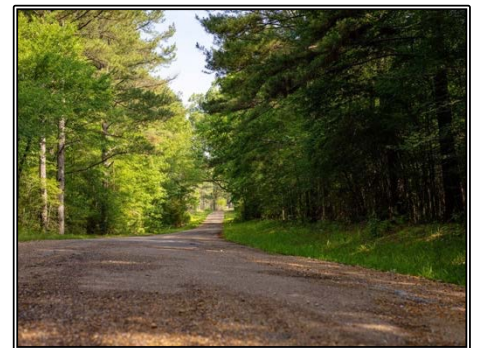

$445,000

157± Acres
MLS #138343
UC #23042-38343

#HUNTINGLANDMAN