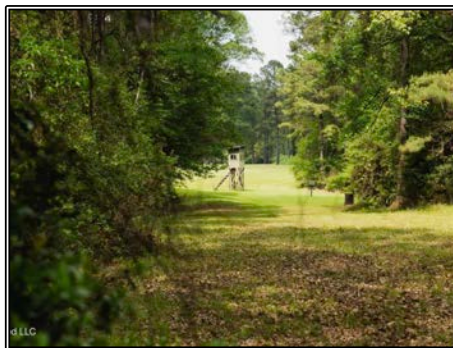

$2,500,000

**158± Acres
5 Bed/4 Bath
MLS #4152833**

#HUNTINGLANDMAN