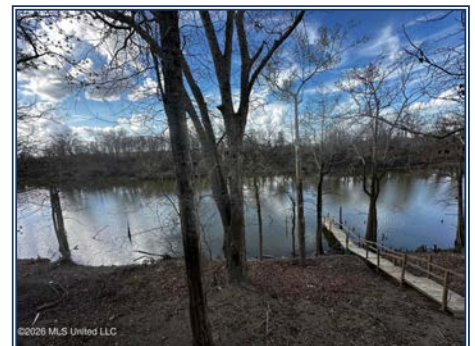

$60,000

2 Bed/1 Bath
0.5± Acres
MLS #4141817

Mary Claire Whetstone
mcwhetstone@yahoo.com
Office: (601) 250-0017
Cell: (601) 807-7733
SouthernStatesRealty.com