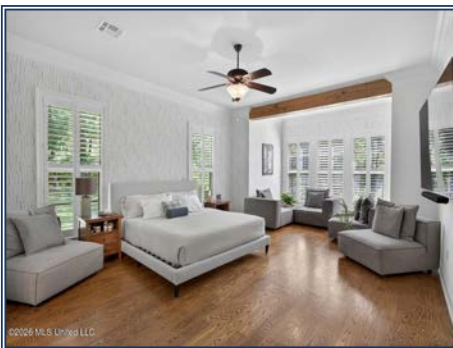

$475,000

2.06± Acres
3 Bed/3 Bath
MLS #4149748

Kristen McBeth
kmcbethrealty@gmail.com
Office: (601) 250-0017
Cell: (601) 249-6101
SouthernStatesRealty.com