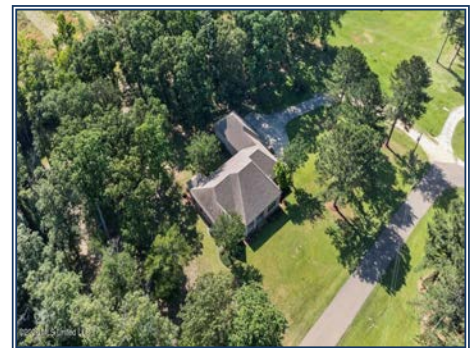

$475,000

2.06± Acres
3 Bed/3 Bath
MLS #4149748

Kristen McBeth
kmcbethrealty@gmail.com
Office: (601) 250-0017
Cell: (601) 249-6101
SouthernStatesRealty.com