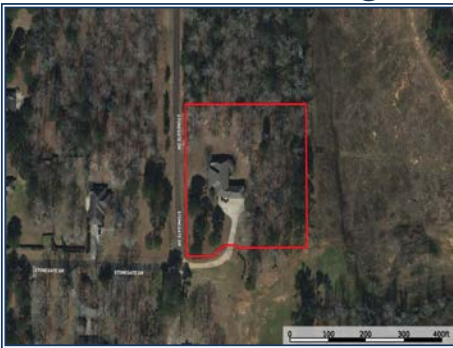

$475,000

2.06± Acres
3 Bed/3 Bath
MLS #4149748

Kristen McBeth
kmcbethrealty@gmail.com
Office: (601) 250-0017
Cell: (601) 249-6101
SouthernStatesRealty.com