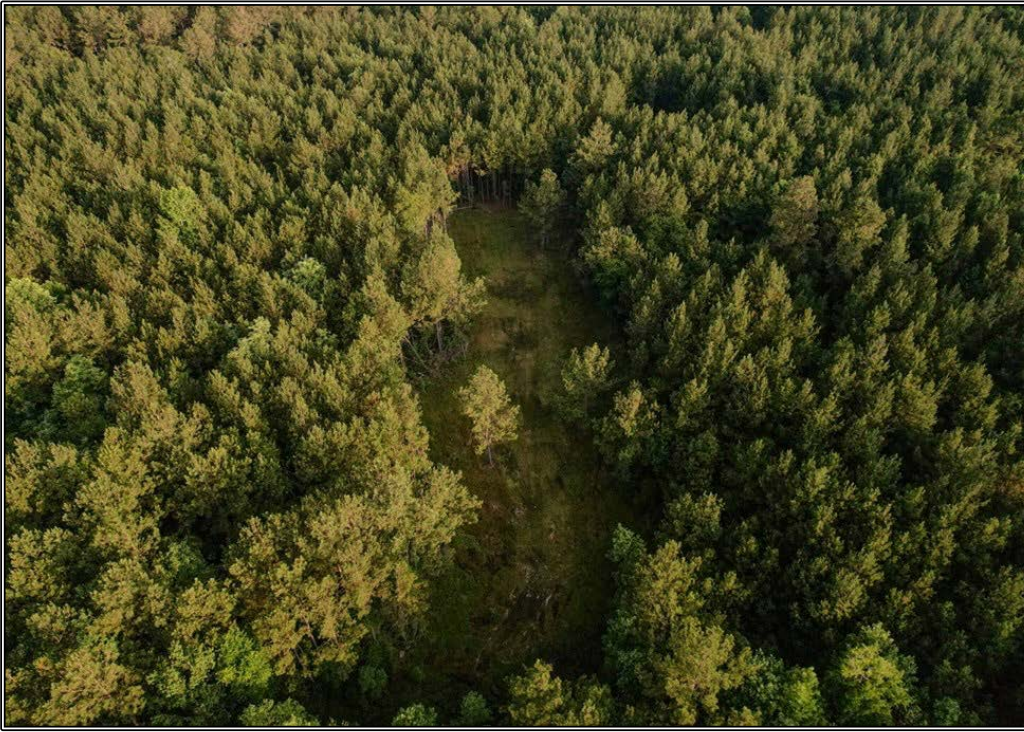

Slade Priest
 sladepriest1@gmail.com
 Office: (601) 250-0017
 Cell: (601) 888-0094
 SouthernStatesRealty.com

SOUTHERN STATES REALTY

Hunting land for sale in Pearl River County, Mississippi. Rarely do tracts in this area come available that are turnkey waiting for you. This 156 acres features a great internal road system allowing you to ride your four wheeler or side by side to access the property. Featuring mature pine timber and small pine timber with the remainder being hardwood bottomland, this tract features great diversity. Just across the road on the east side of the tract there is a beautiful campsite with utilities that is out of the flood zone waiting for you to bring or build your camp for your family to enjoy. While traveling the roads of the property, you'll come to find five established food plots with two of them being huge for the area enabling you to provide plenty of food for your wildlife to hold them year-round. Located less than two miles from the Pearl River, you can be confident in knowing that this tract is home to an exorbitant amount of wildlife. Between deer, hogs, small game, and turkey you'll never run out of hunting opportunity. Of course, being so close to the river provides year-round opportunity for you and your family to take river cruises or fish when hunting is out of season. Located close to both Bogalusa, LA and Poplarville, MS, you are just minutes away from restaurants if you decide to briefly get away from the camp life. Don't wait on this beautiful 156 acres in Pearl River County. Call us today to set up your private showing.