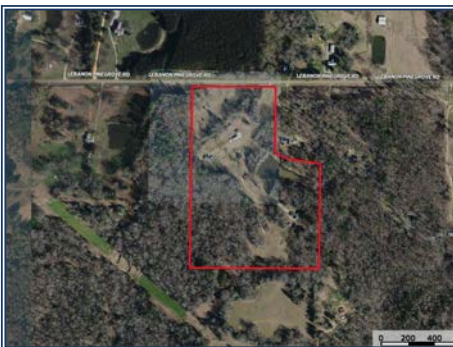

# Southern States Realty

25 acres of rolling hills land available for sale near Terry, MS, featuring a 2014 3-bedroom, 2-bath mobile home along with a separate 2-bedroom, 2-bath guest or mother-in-law house. Both homes are tucked away from the road and positioned out of sight from each other, offering exceptional privacy and scenic views. The property also includes a large pond, creek, and a spacious shop building, perfect for anyone who enjoys hands-on projects. This is an ideal opportunity for a peaceful country getaway with endless potential. Contact your agent today to schedule a viewing. Showings are by appointment only for qualified buyers.

9389 Lebanon Pinegrove Road, Terry, MS

31.128925, -90.396031 GPS

**\$289,500**

3 Bed/2 Bath  
 25± Acres  
 MLS #4147969