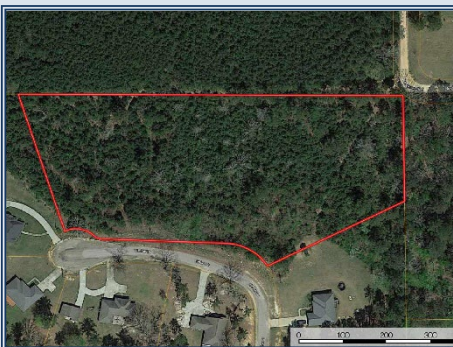

Timber Drive, McComb

$13,500

1.45 Acre
MLS #140648
UC #23042-34018

Scott Campbell
scottcampbell050@gmail.com
Office: (601) 250-0017
Cell: (601) 248-4595
SouthernStatesRealty.com