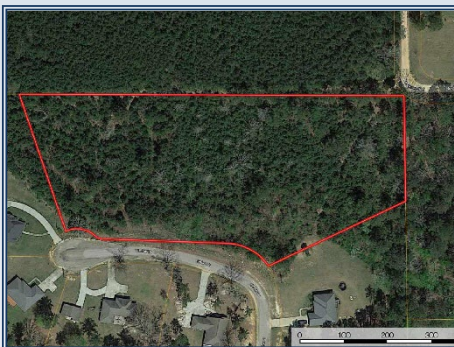

Timber Drive, McComb

$13,500

1.62 Acre
MLS #140649
UC #23042-34019

Scott Campbell
scottcampbell050@gmail.com
Office: (601) 250-0017
Cell: (601) 248-4595
SouthernStatesRealty.com