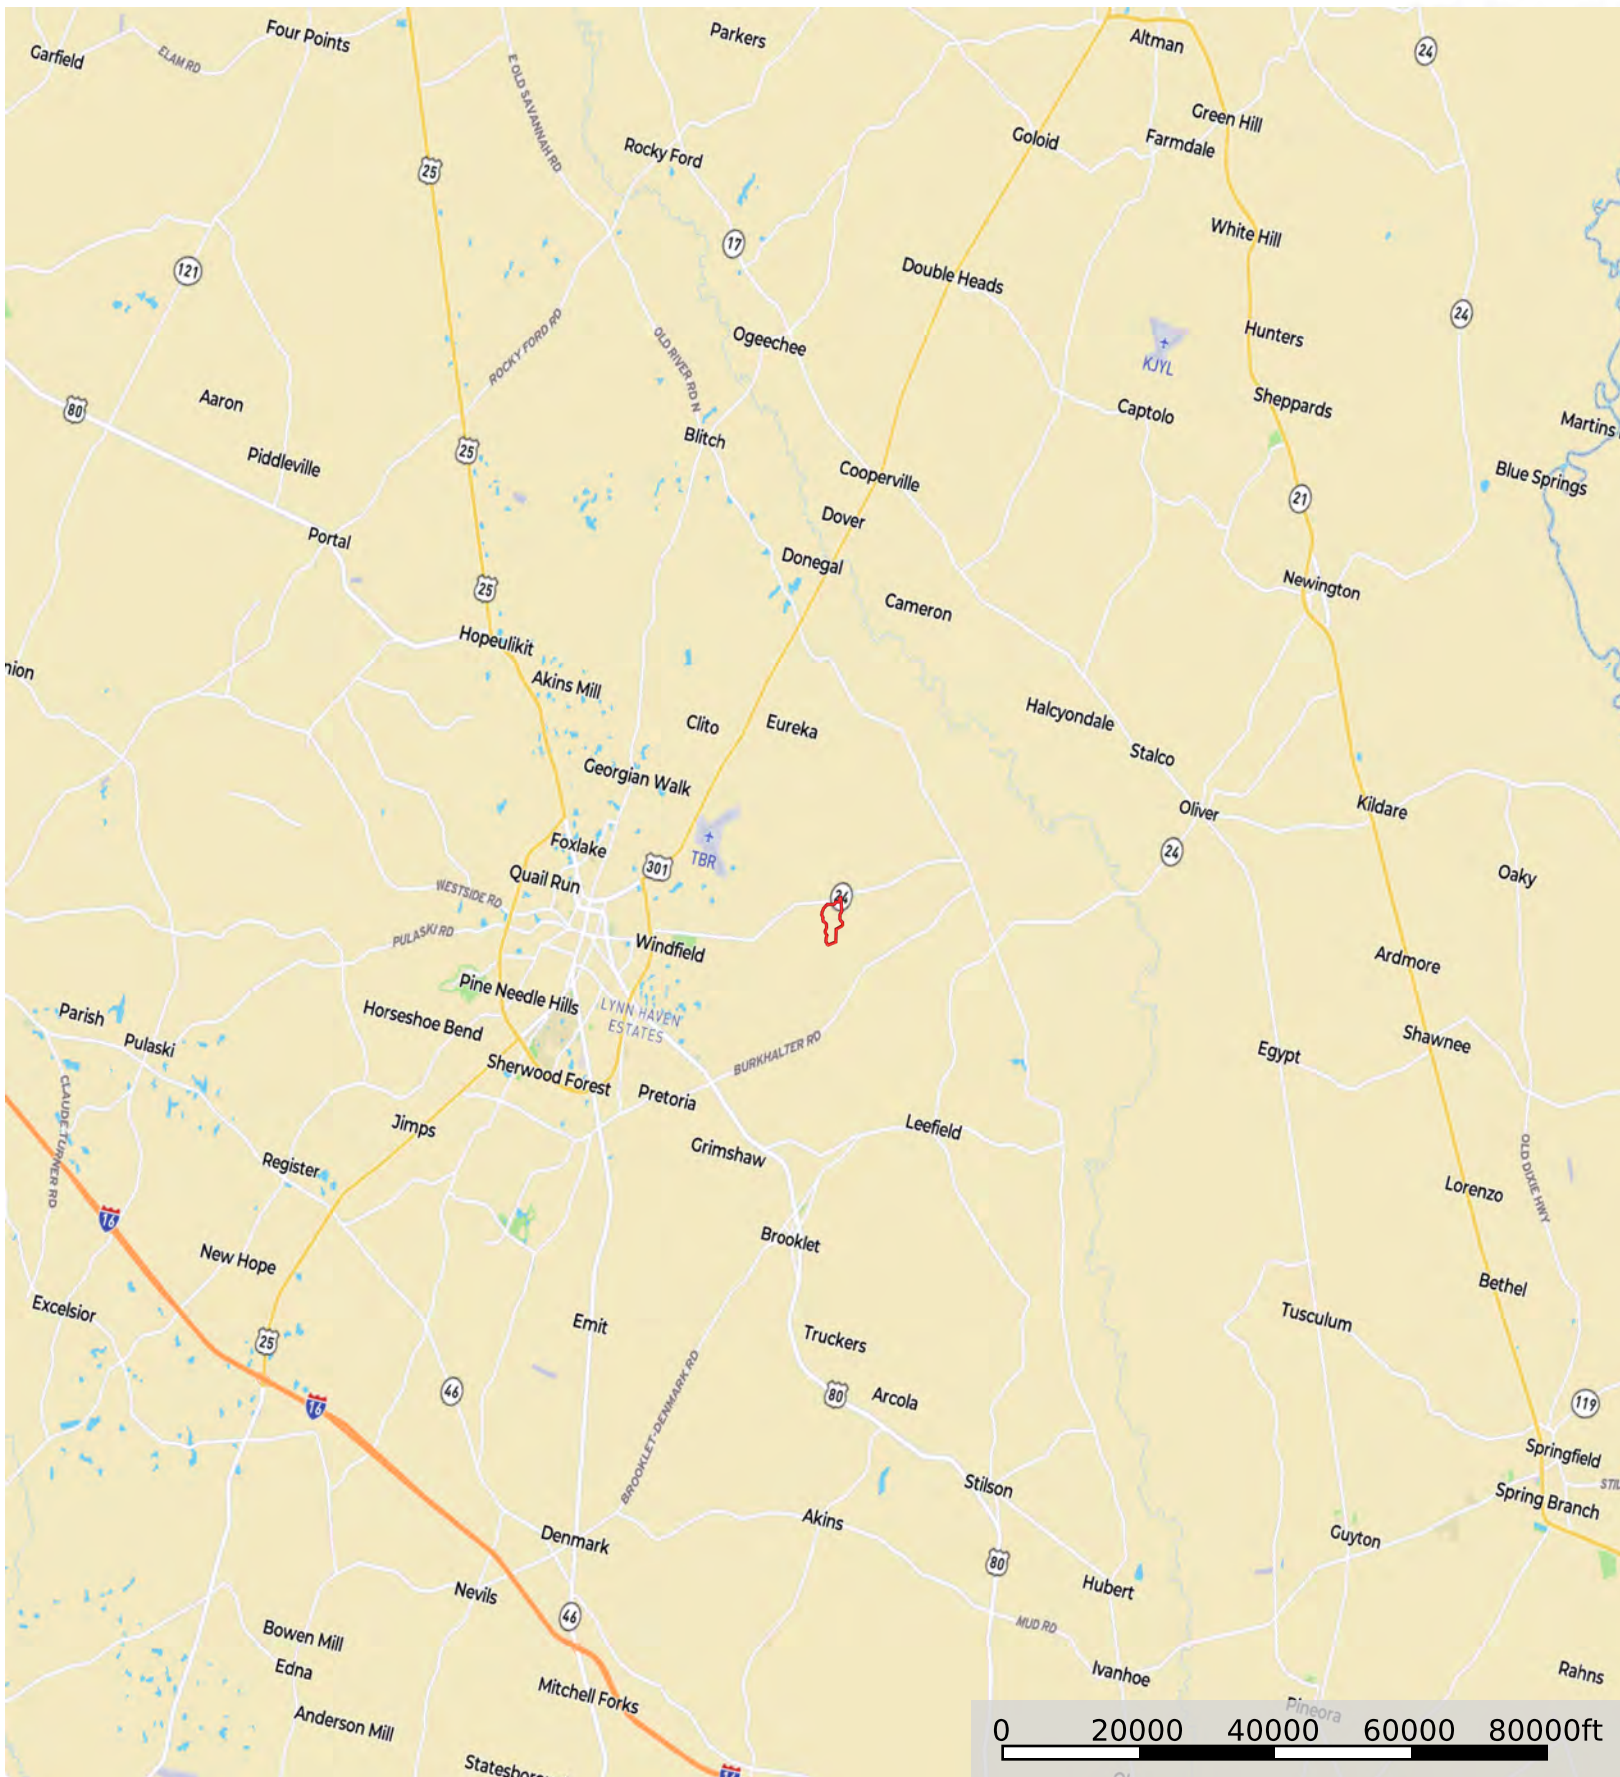

# Bulloch Turf Farm 1

Bulloch County, Georgia, 182.4 AC +/-

Boundary 1

**Disclaimer:** All persons entering upon the property do so at their own risk, all entrants assume all risks and liabilities and agree to indemnify, defend, and hold harmless Seller, its affiliates, officers, directors, managers, agents, representatives, and employees from any and all claims, demands, causes of action, injuries (including death), or damages arising out of, incidental to, or in any way resulting from inspections or exposure to the property. Property inspections shall be conducted during daylight hours only. Seller and Crosby Land Company, Inc. make no representations or warranties as to the condition of the property, access, usage, acreage, or boundaries. All information provided is assumed accurate but is not guaranteed, and no liability is assumed. This offering is subject to errors, omissions, price changes, or withdrawal without notice.