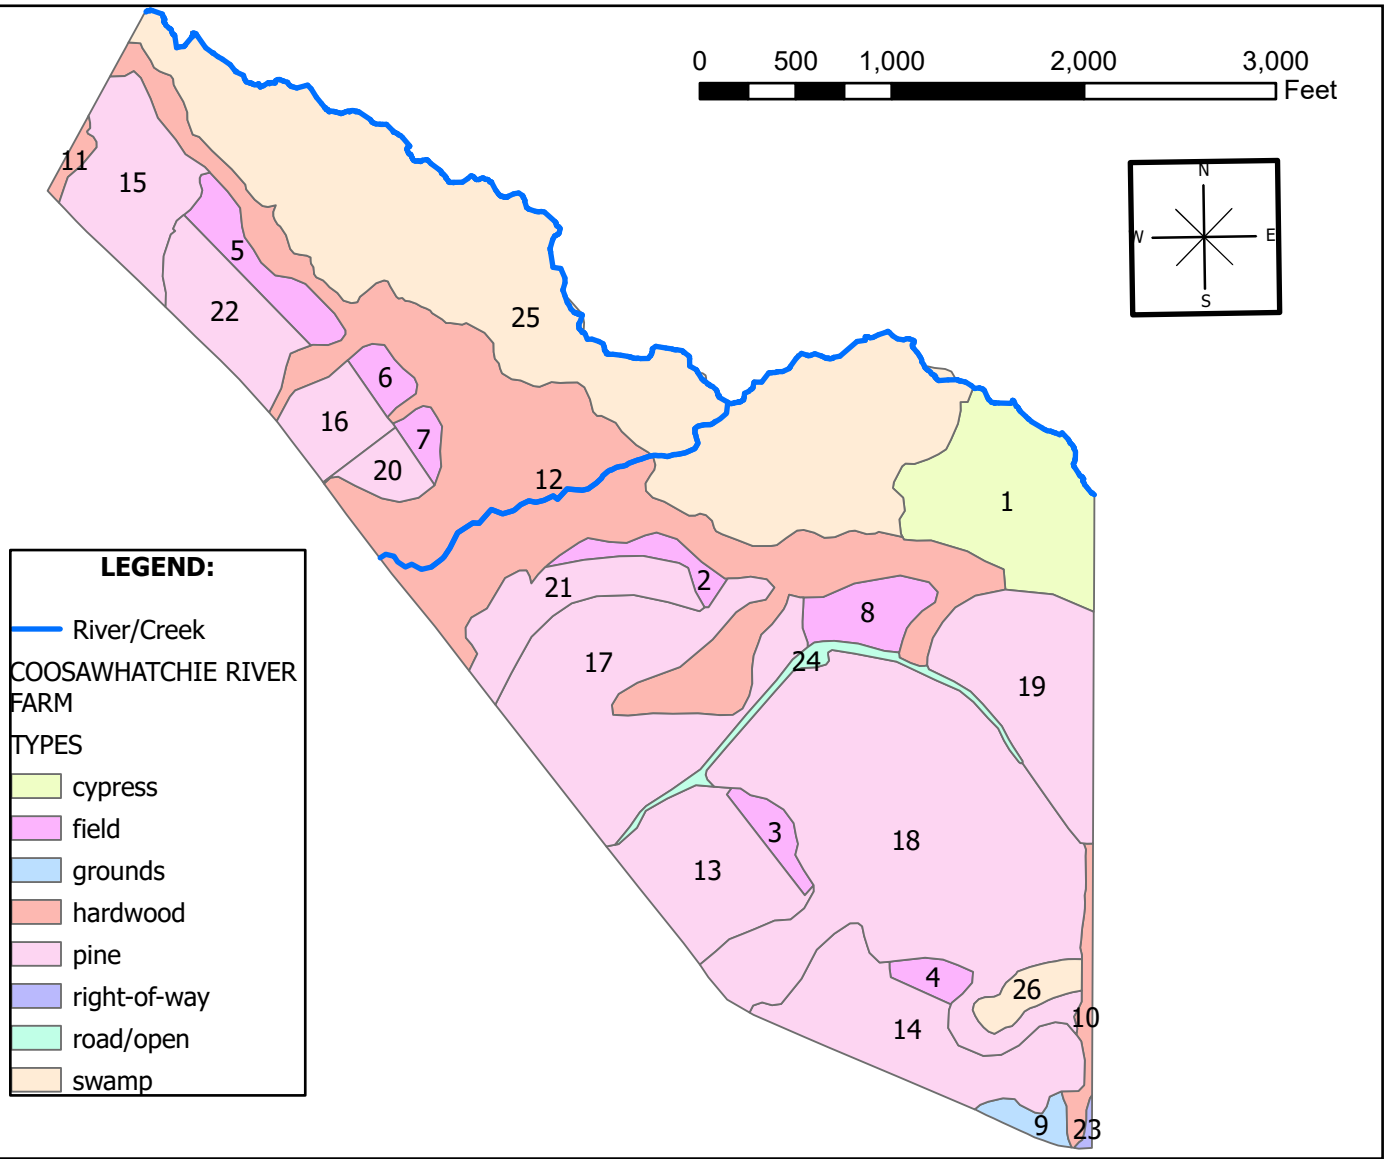

Stand #	TYPES	ACRES	AGE
1	cypress	16.8	
2	field	2.22	
3	field	1.89	
4	field	1.54	
5	field	4.44	
6	field	1.7	
7	field	1.31	
8	field	4.37	
9	grounds	1.59	
10	hardwood	2.25	
11	hardwood	0.79	
12	hardwood	58.02	
13	pine	12.14	2005
14	pine	15.46	2005
15	pine	10.84	1994
16	pine	4.79	2013
17	pine	24.29	1994
18	pine	55.67	1994
19	pine	15.26	2013
20	pine	2.49	1994
21	pine	7.67	2013
22	pine	7.96	2013
23	right-of-way	0.23	
24	road/open	2.42	
25	swamp	70.35	
26	swamp	2.5	

RHODES FORESTRY & WILDLIFE, LLC
 This map is a graphic representation of an area obtained from various sources. All efforts have been made to verify the accuracy of this map. Rhodes Forestry & Wildlife, LLC disclaims all responsibility and liability for the use of this map.

COOSAWHATCHIE RIVER FARM
 Hampton & Allendale Counties, SC
 +/- 323.8 Acres