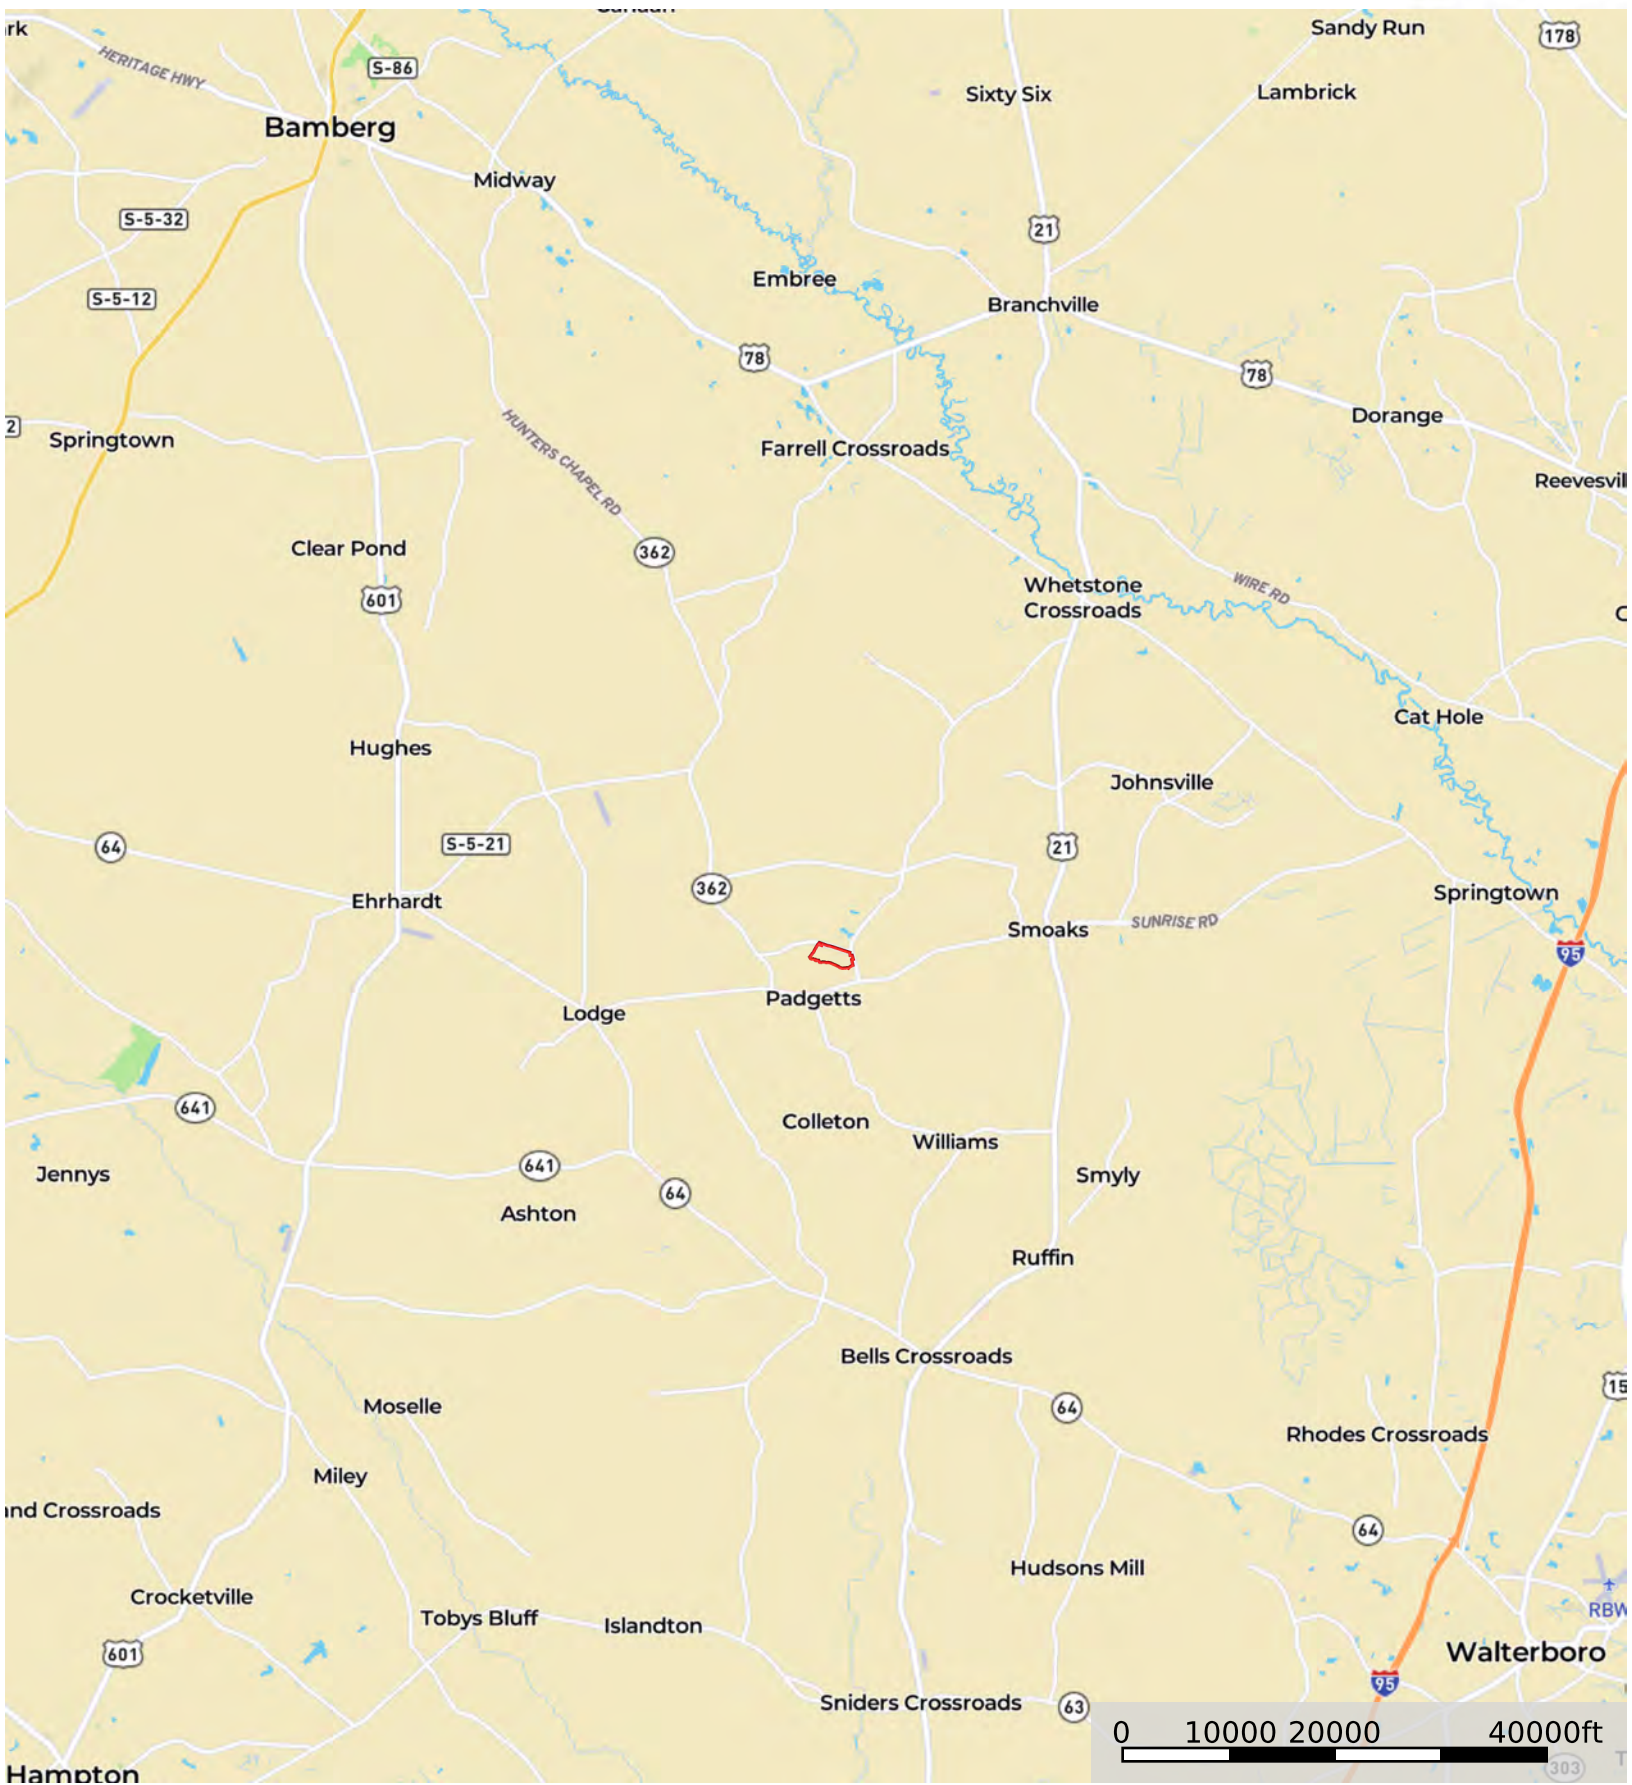

Little Swamp Road

Colleton County, South Carolina, 128 AC +/-

Boundary

Disclaimer: All persons entering upon the property do so at their own risk, all entrants assume all risks and liabilities and agree to indemnify, defend, and hold harmless Seller, its affiliates, officers, directors, managers, agents, representatives, and employees from any and all claims, demands, causes of action, injuries (including death), or damages arising out of, incidental to, or in any way resulting from inspections or exposure to the property. Property inspections shall be conducted during daylight hours only. Seller and Crosby Land Company, Inc. make no representations or warranties as to the condition of the property, access, usage, acreage, or boundaries. All information provided is assumed accurate but is not guaranteed, and no liability is assumed. This offering is subject to errors, omissions, price changes, or withdrawal without notice.