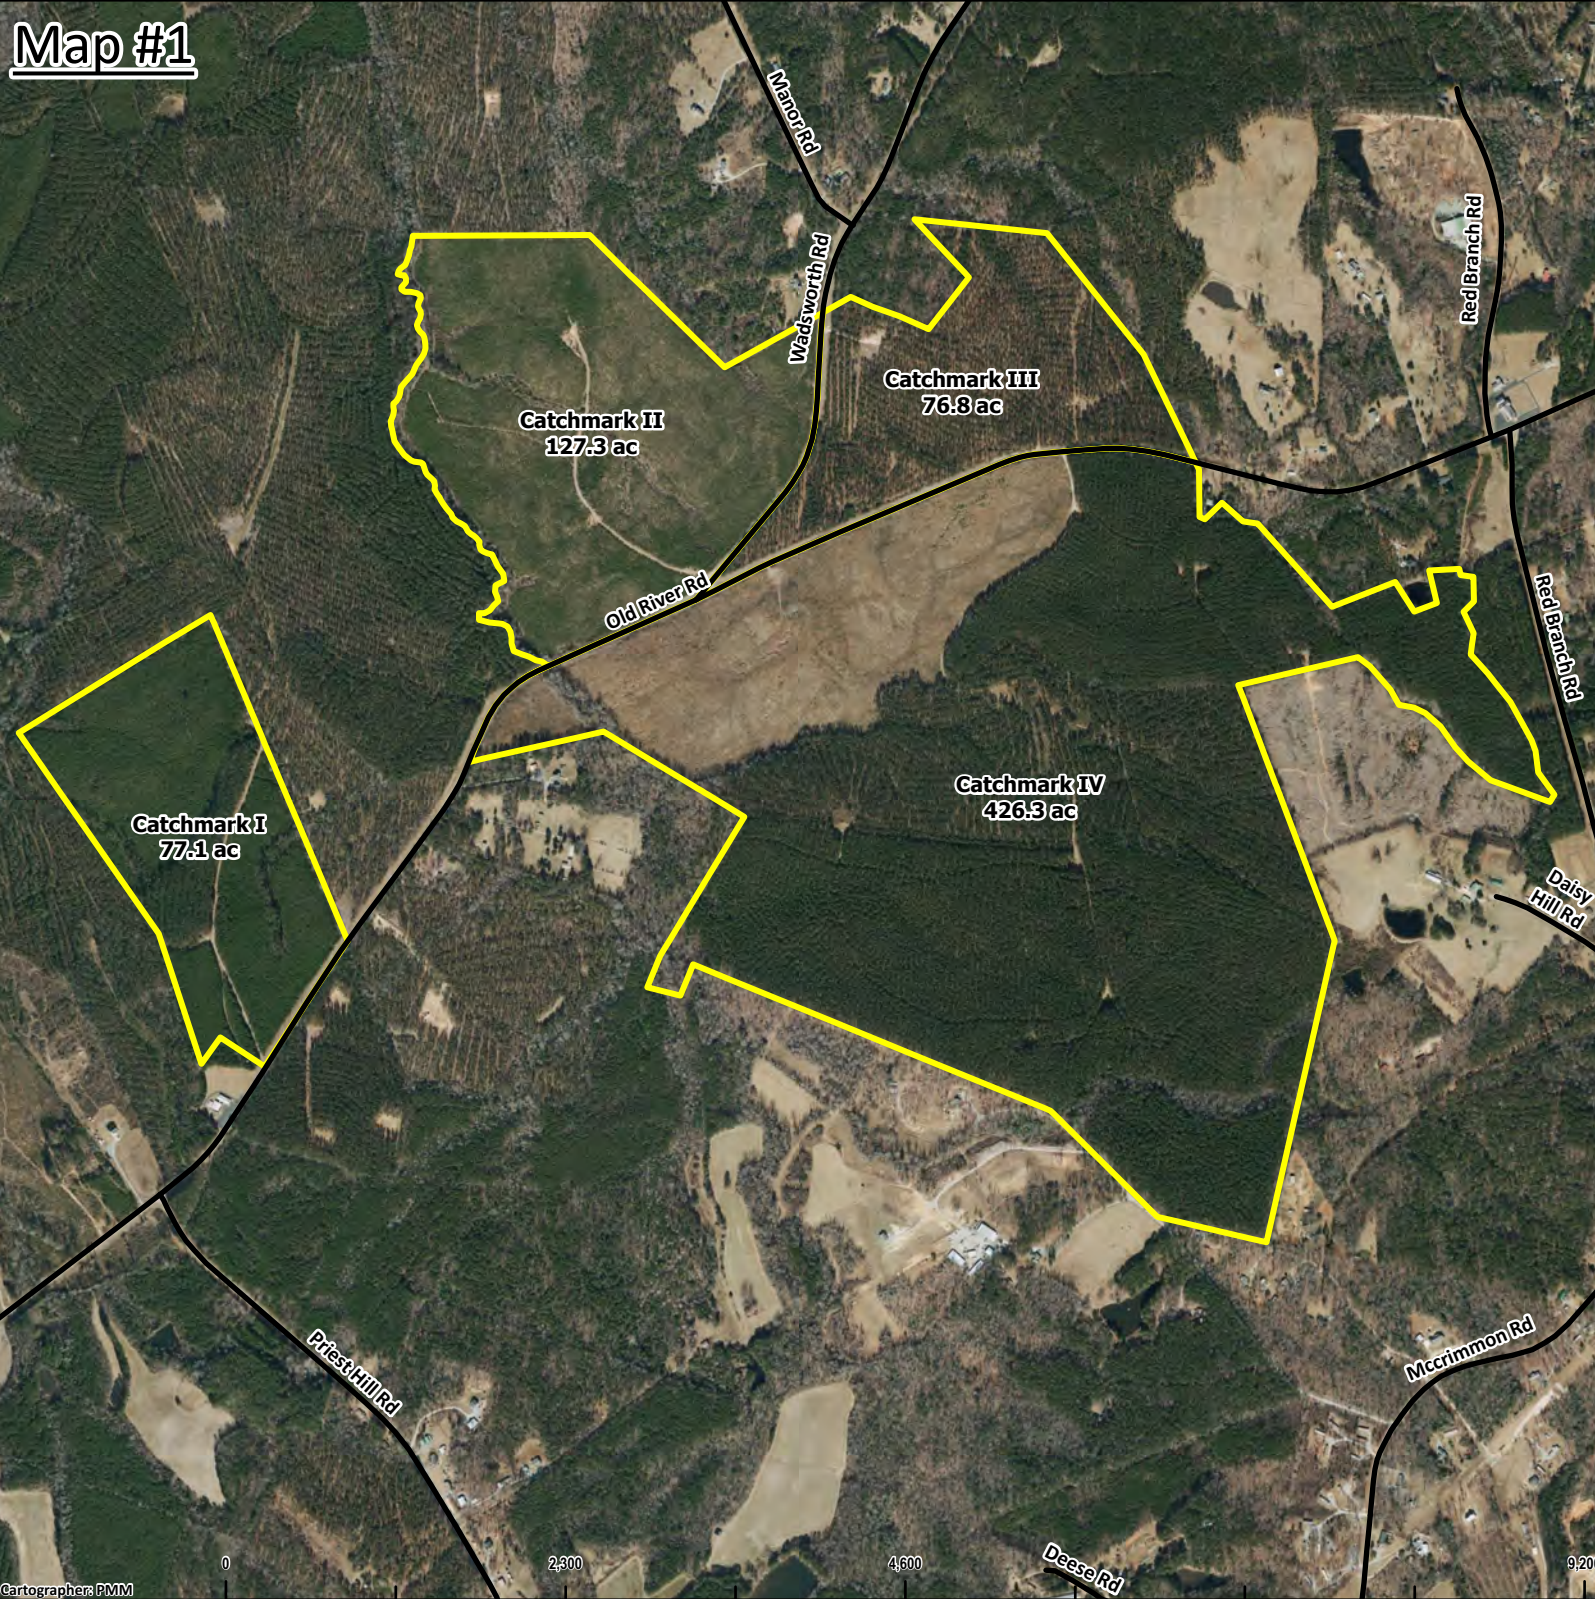

# Map #1

## Property Map

707.6 +/- Total Acres  
Moore County, NC

Lat: 35.3795 N, Long: -79.3719 W

Date Prepared: May 1, 2026

1 Inch = 1,300 Feet

Legend	
	State Road
	Tract Boundary

Disclaimer: All persons entering upon the property do so at their own risk, all entrants assume all risks and liabilities and agree to indemnify, defend, and hold harmless Seller, its affiliates, officers, directors, managers, agents, representatives, and employees from any and all claims, demands, causes of action, injuries (including death), or damages arising out of, incidental to, or in any way resulting from inspections or exposure to the property. Property inspections shall be conducted during daylight hours only. Seller and Crosby Land Company, Inc. make no representations or warranties as to the condition of the property, access, usage, acreage, or boundaries. All information provided is assumed accurate but is not guaranteed, and no liability is assumed. This offering is subject to errors, omissions, price changes, or withdrawal without notice.