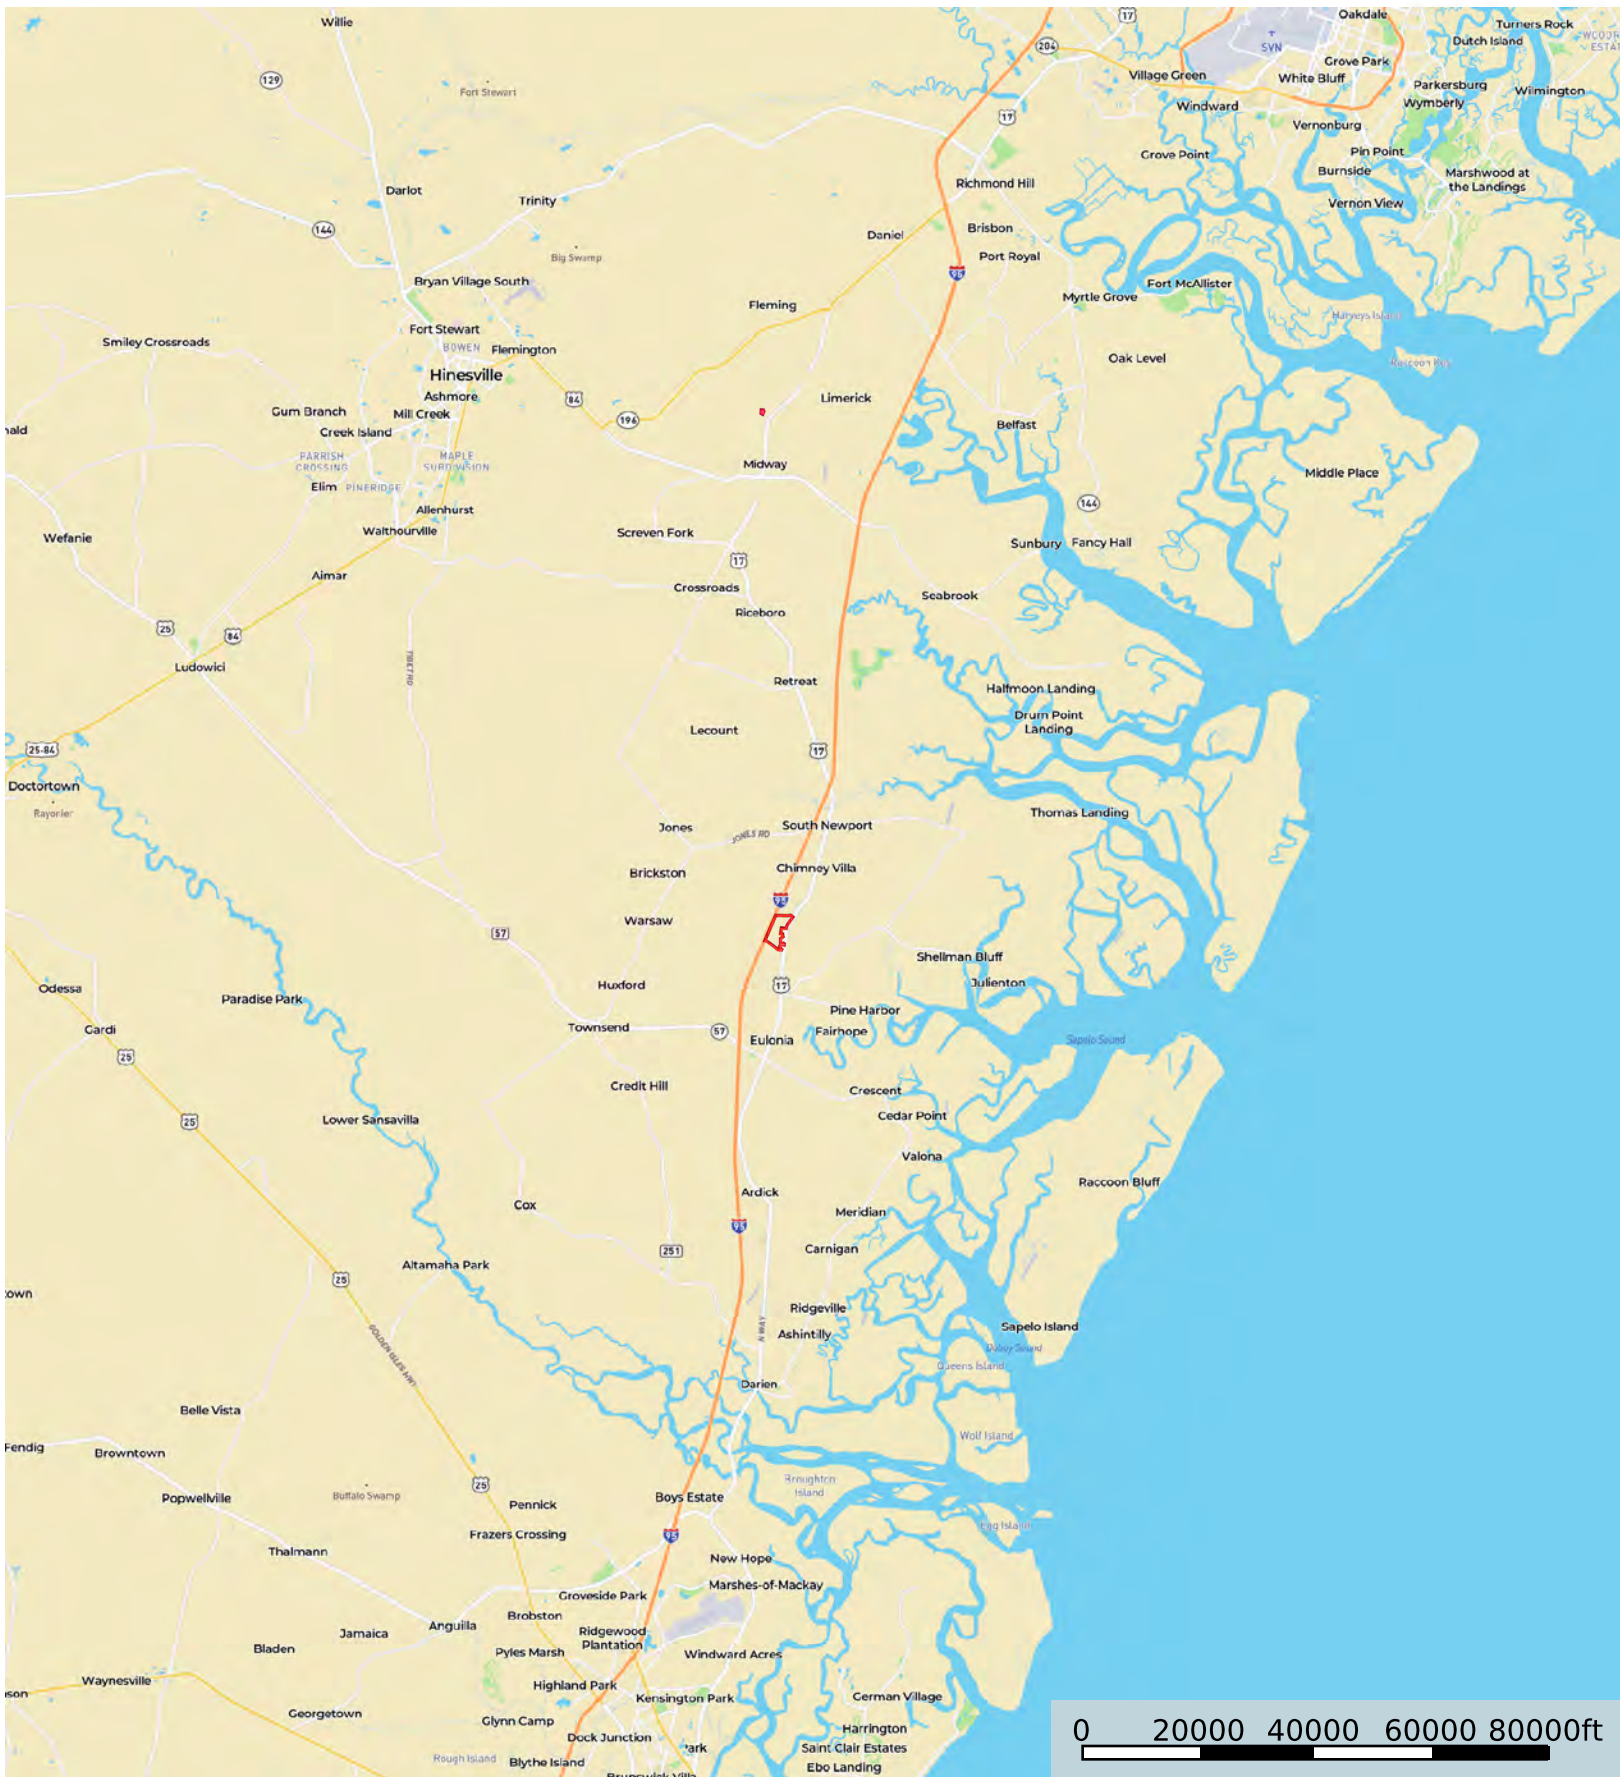

Three Lakes Farm

McIntosh County, Georgia, 320 AC +/-

Boundary

Disclaimer: All persons entering upon the property do so at their own risk, all entrants assume all risks and liabilities and agree to indemnify, defend, and hold harmless Seller, its affiliates, officers, directors, managers, agents, representatives, and employees from any and all claims, demands, causes of action, injuries (including death), or damages arising out of, incidental to, or in any way resulting from inspections or exposure to the property. Property inspections shall be conducted during daylight hours only. Seller and Crosby Land Company, Inc. make no representations or warranties as to the condition of the property, access, usage, acreage, or boundaries. All information provided is assumed accurate but is not guaranteed, and no liability is assumed. This offering is subject to errors, omissions, price changes, or withdrawal without notice.