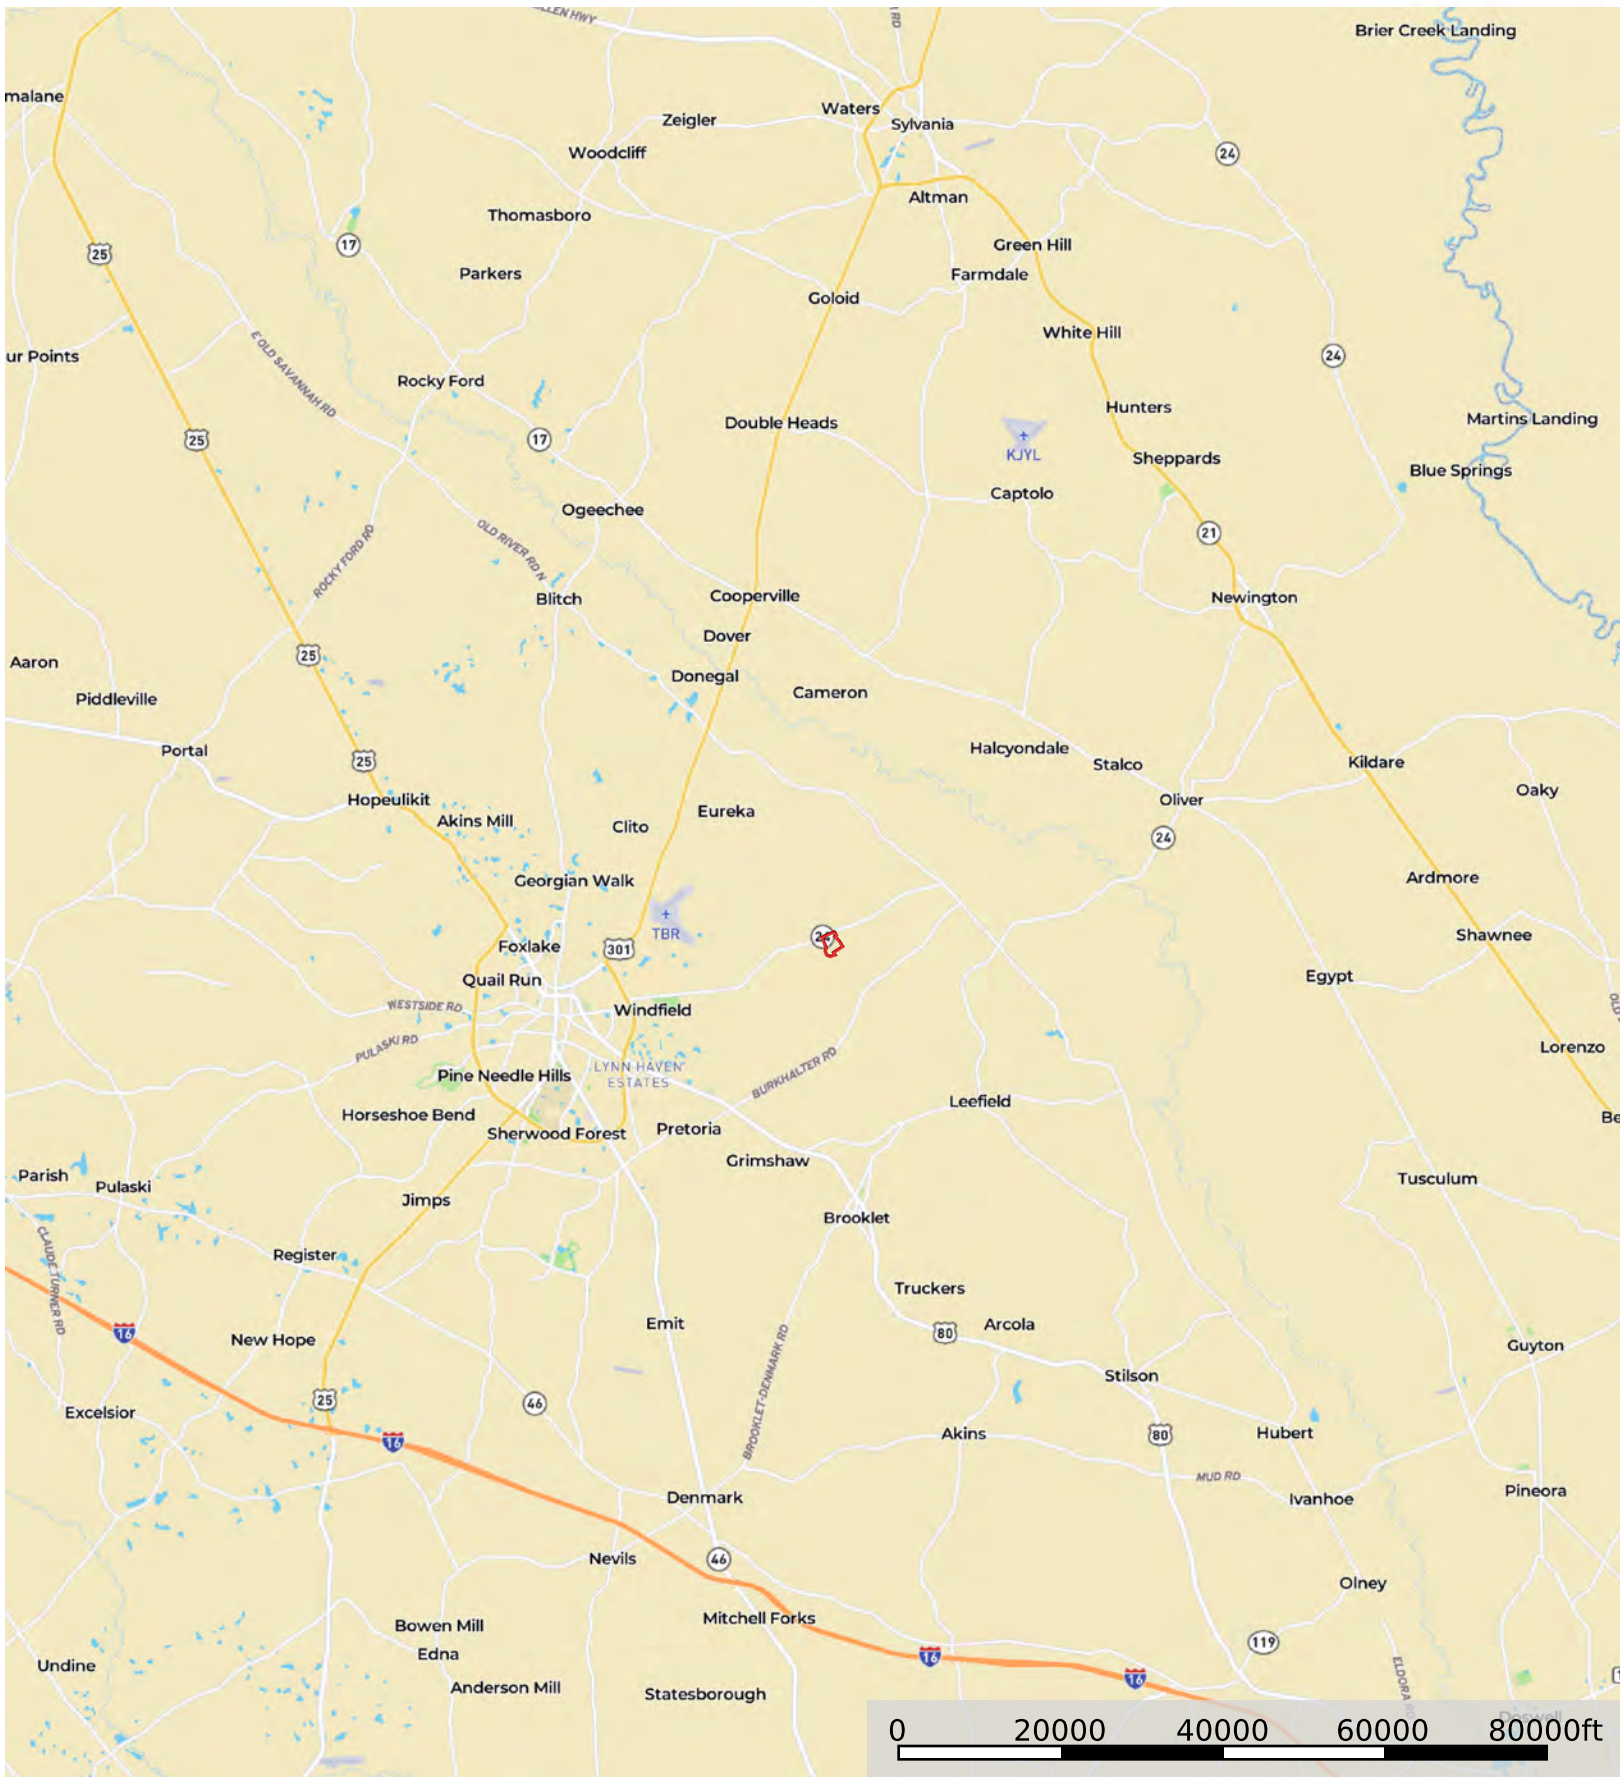

# Bulloch Turf Farm 2

Bulloch County, Georgia, 100 AC +/-

 Boundary 1

**Disclaimer:** All persons entering upon the property do so at their own risk, all entrants assume all risks and liabilities and agree to indemnify, defend, and hold harmless Seller, its affiliates, officers, directors, managers, agents, representatives, and employees from any and all claims, demands, causes of action, injuries (including death), or damages arising out of, incidental to, or in any way resulting from inspections or exposure to the property. Property inspections shall be conducted during daylight hours only. Seller and Crosby Land Company, Inc. make no representations or warranties as to the condition of the property, access, usage, acreage, or boundaries. All information provided is assumed accurate but is not guaranteed, and no liability is assumed. This offering is subject to errors, omissions, price changes, or withdrawal without notice.