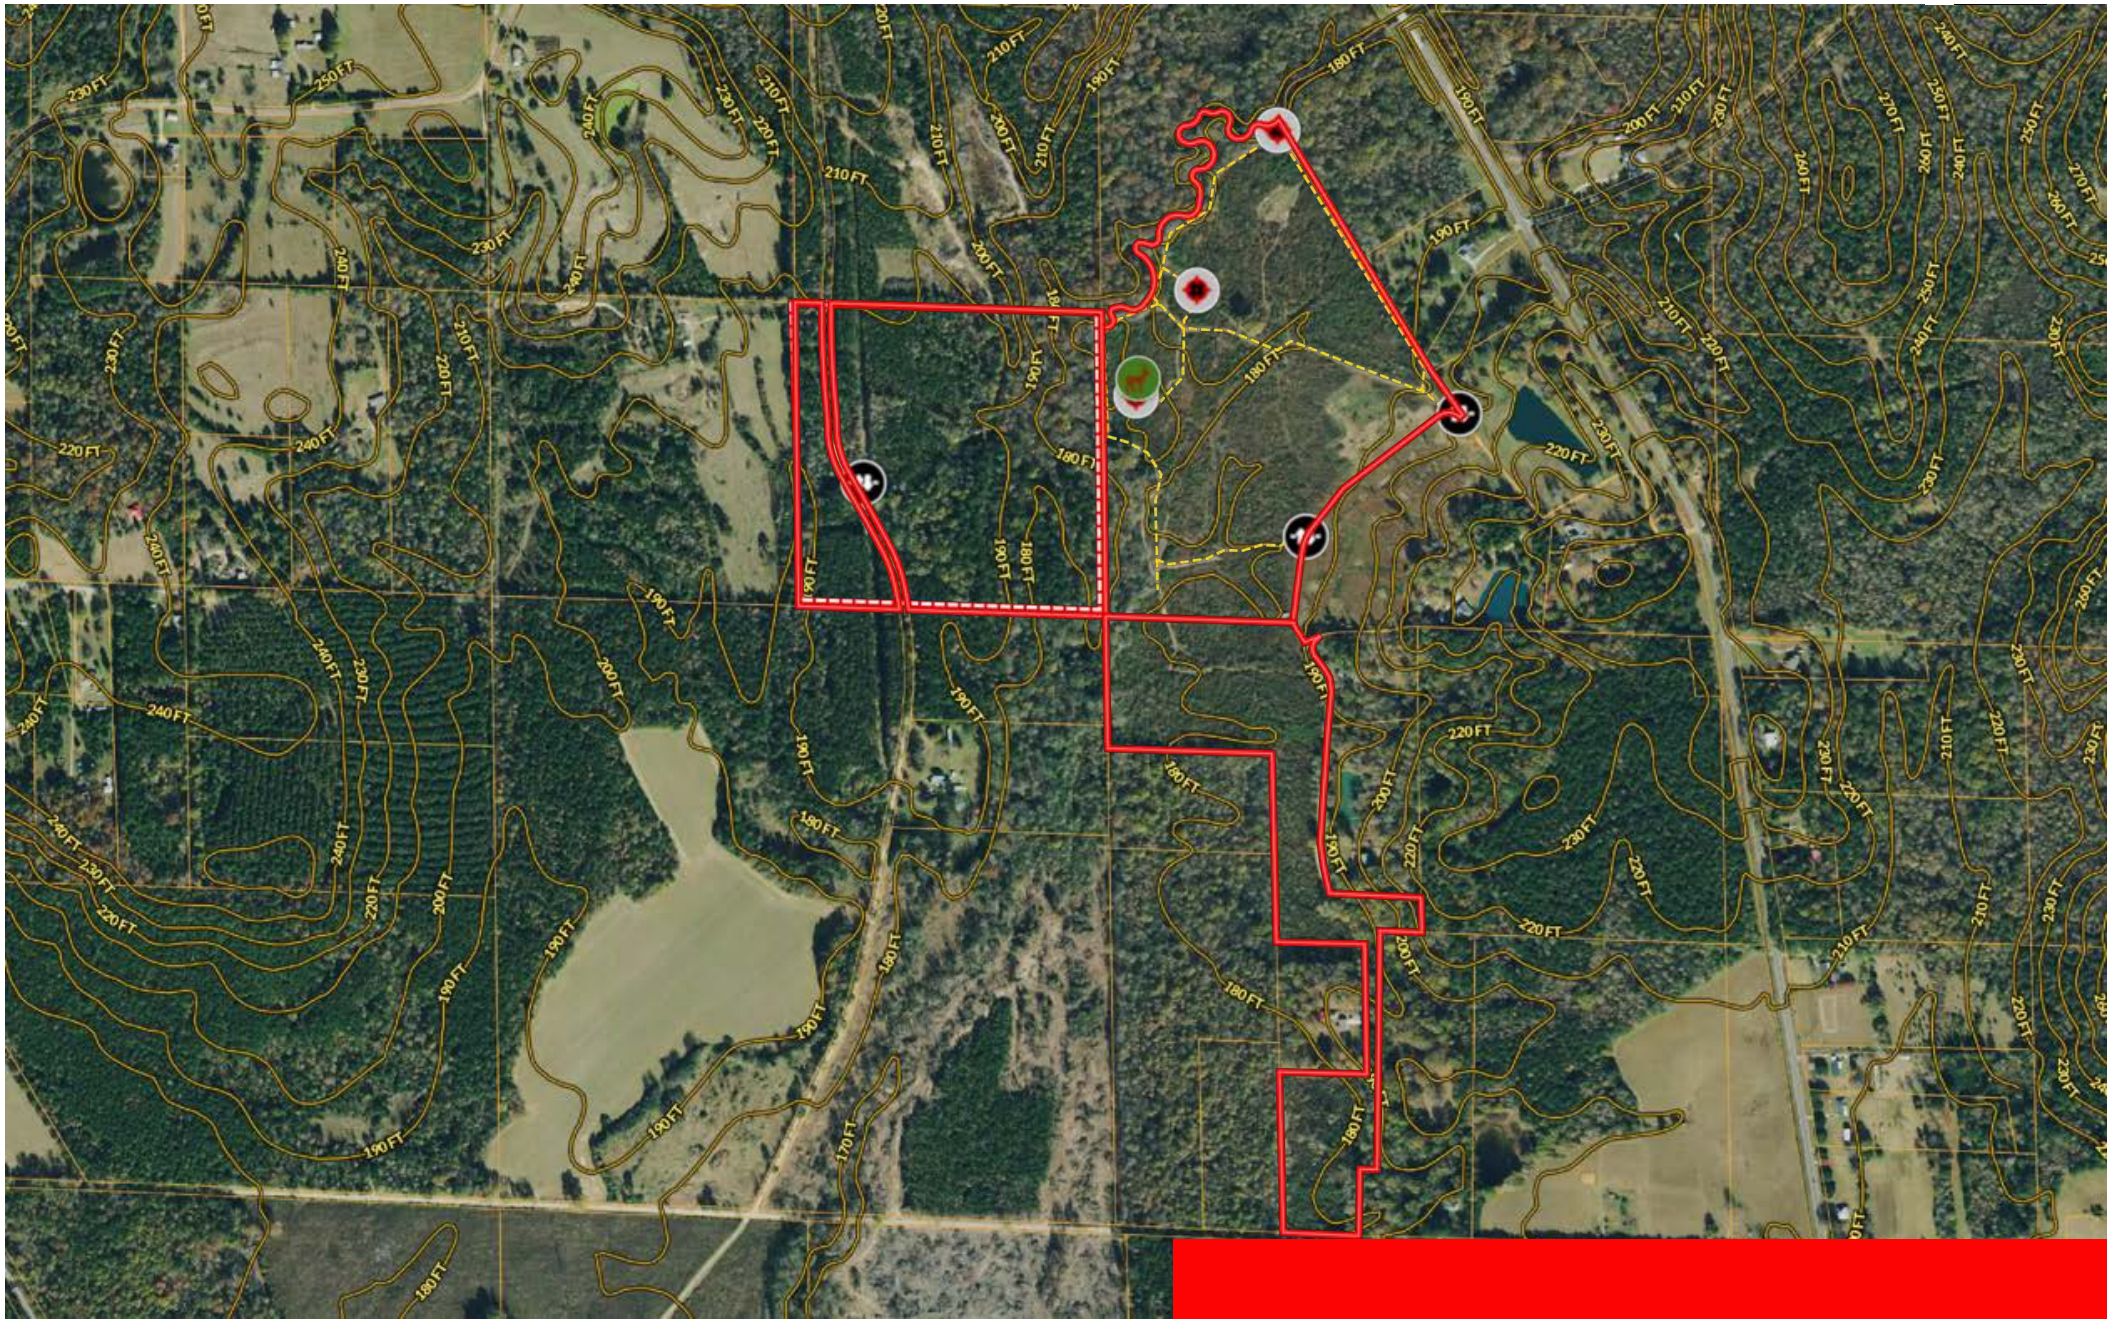

# Davis Rd

Lowndes County, Mississippi, 111.4 AC +/-

- Gate
- Feeder
- Blind
- Road / Trail
- Boundary
- Boundary