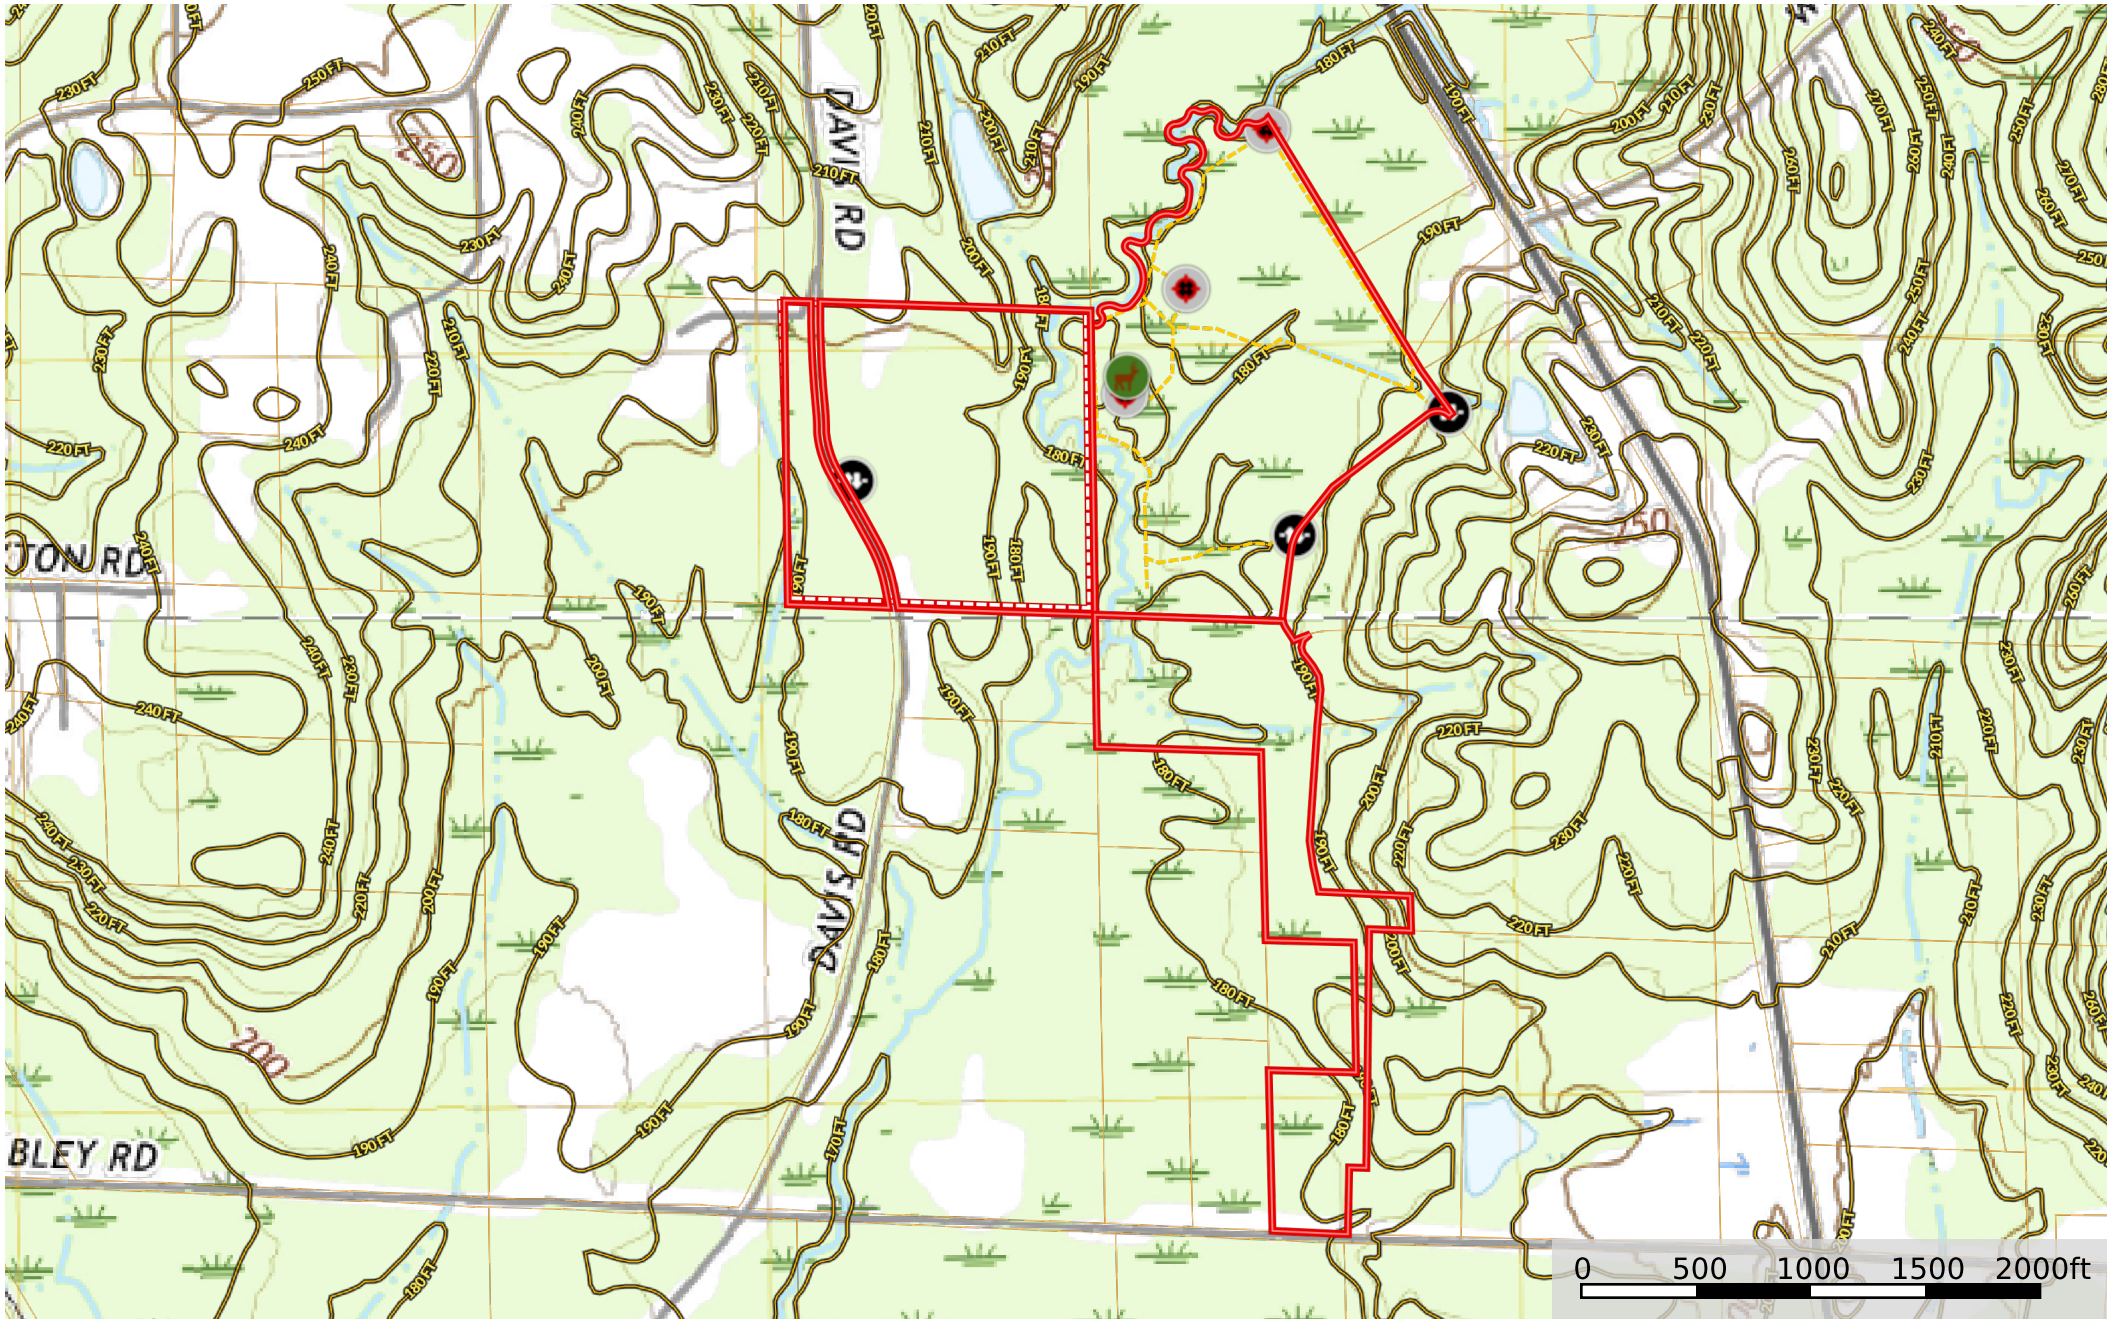

Davis Rd

Lowndes County, Mississippi, 111.4 AC +/-

- Gate
- Feeder
- Blind
- Road / Trail
- Boundary
- Boundary