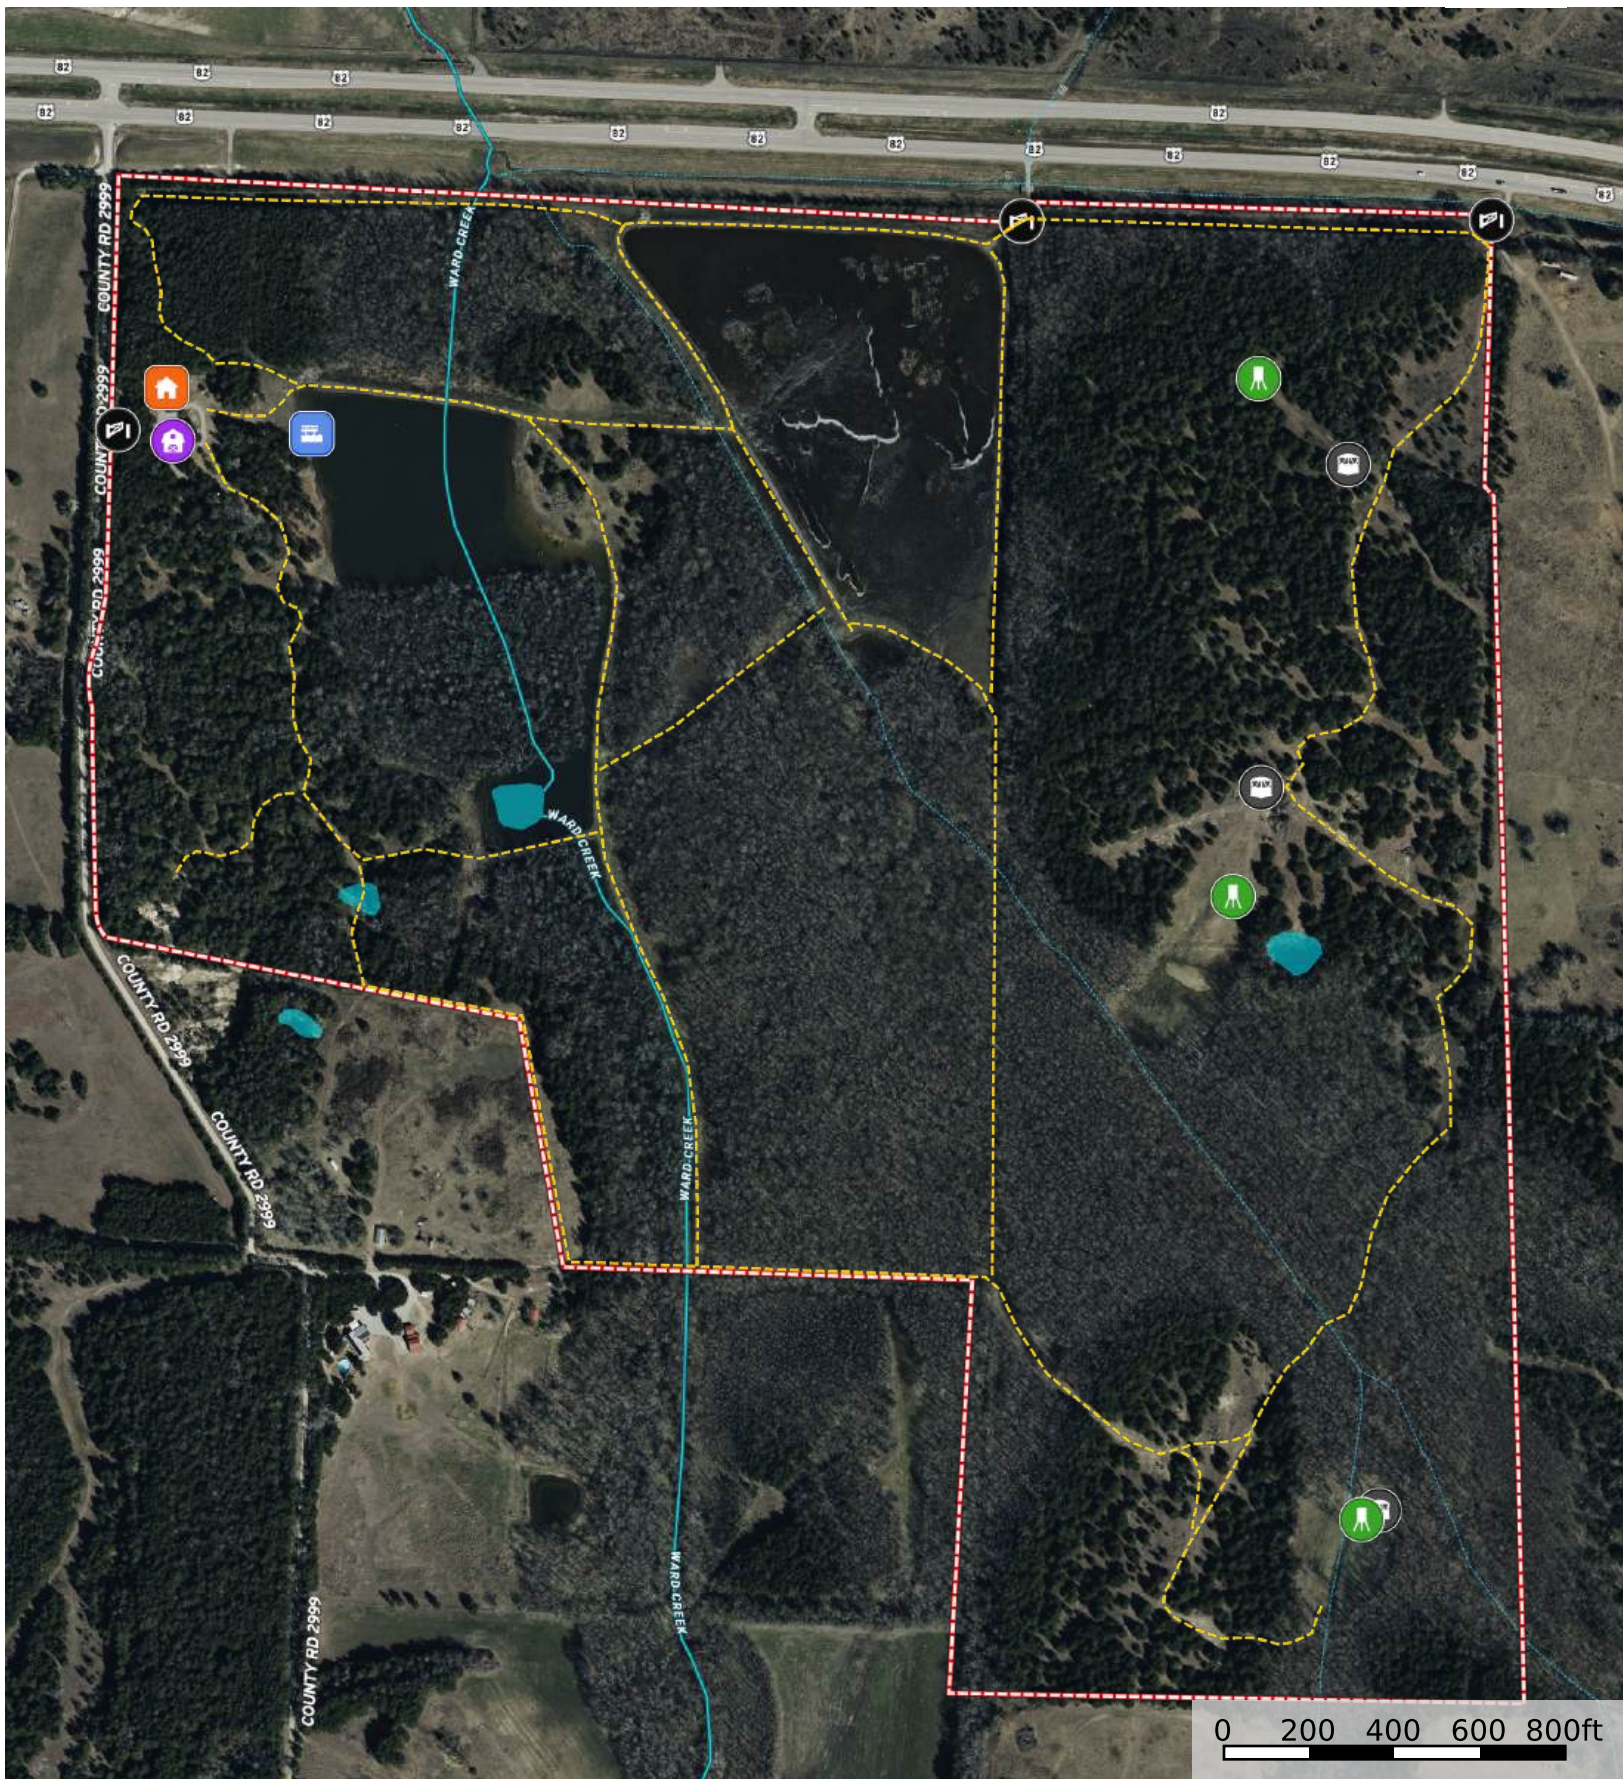

Fannin Co, 201.39+/- acres, Honey Grove Ranch

Fannin County, Texas, 201.39 AC +/-

 Boundary 1

Fannin Co, 201.39+/- acres, Honey Grove Ranch
 Fannin County, Texas, 201.39 AC +/-

Gate
 Feeder
 Blind
 Pier
 Barn
 House
 Road / Trail
 Boundary
 Stream, Intermittent
 River/Creek
 Water Body

Fannin Co, 201.39+/- acres, Honey Grove Ranch

Fannin County, Texas, 201.39 AC +/-

Fannin Co, 201.39+/- acres, Honey Grove Ranch
 Fannin County, Texas, 201.39 AC +/-