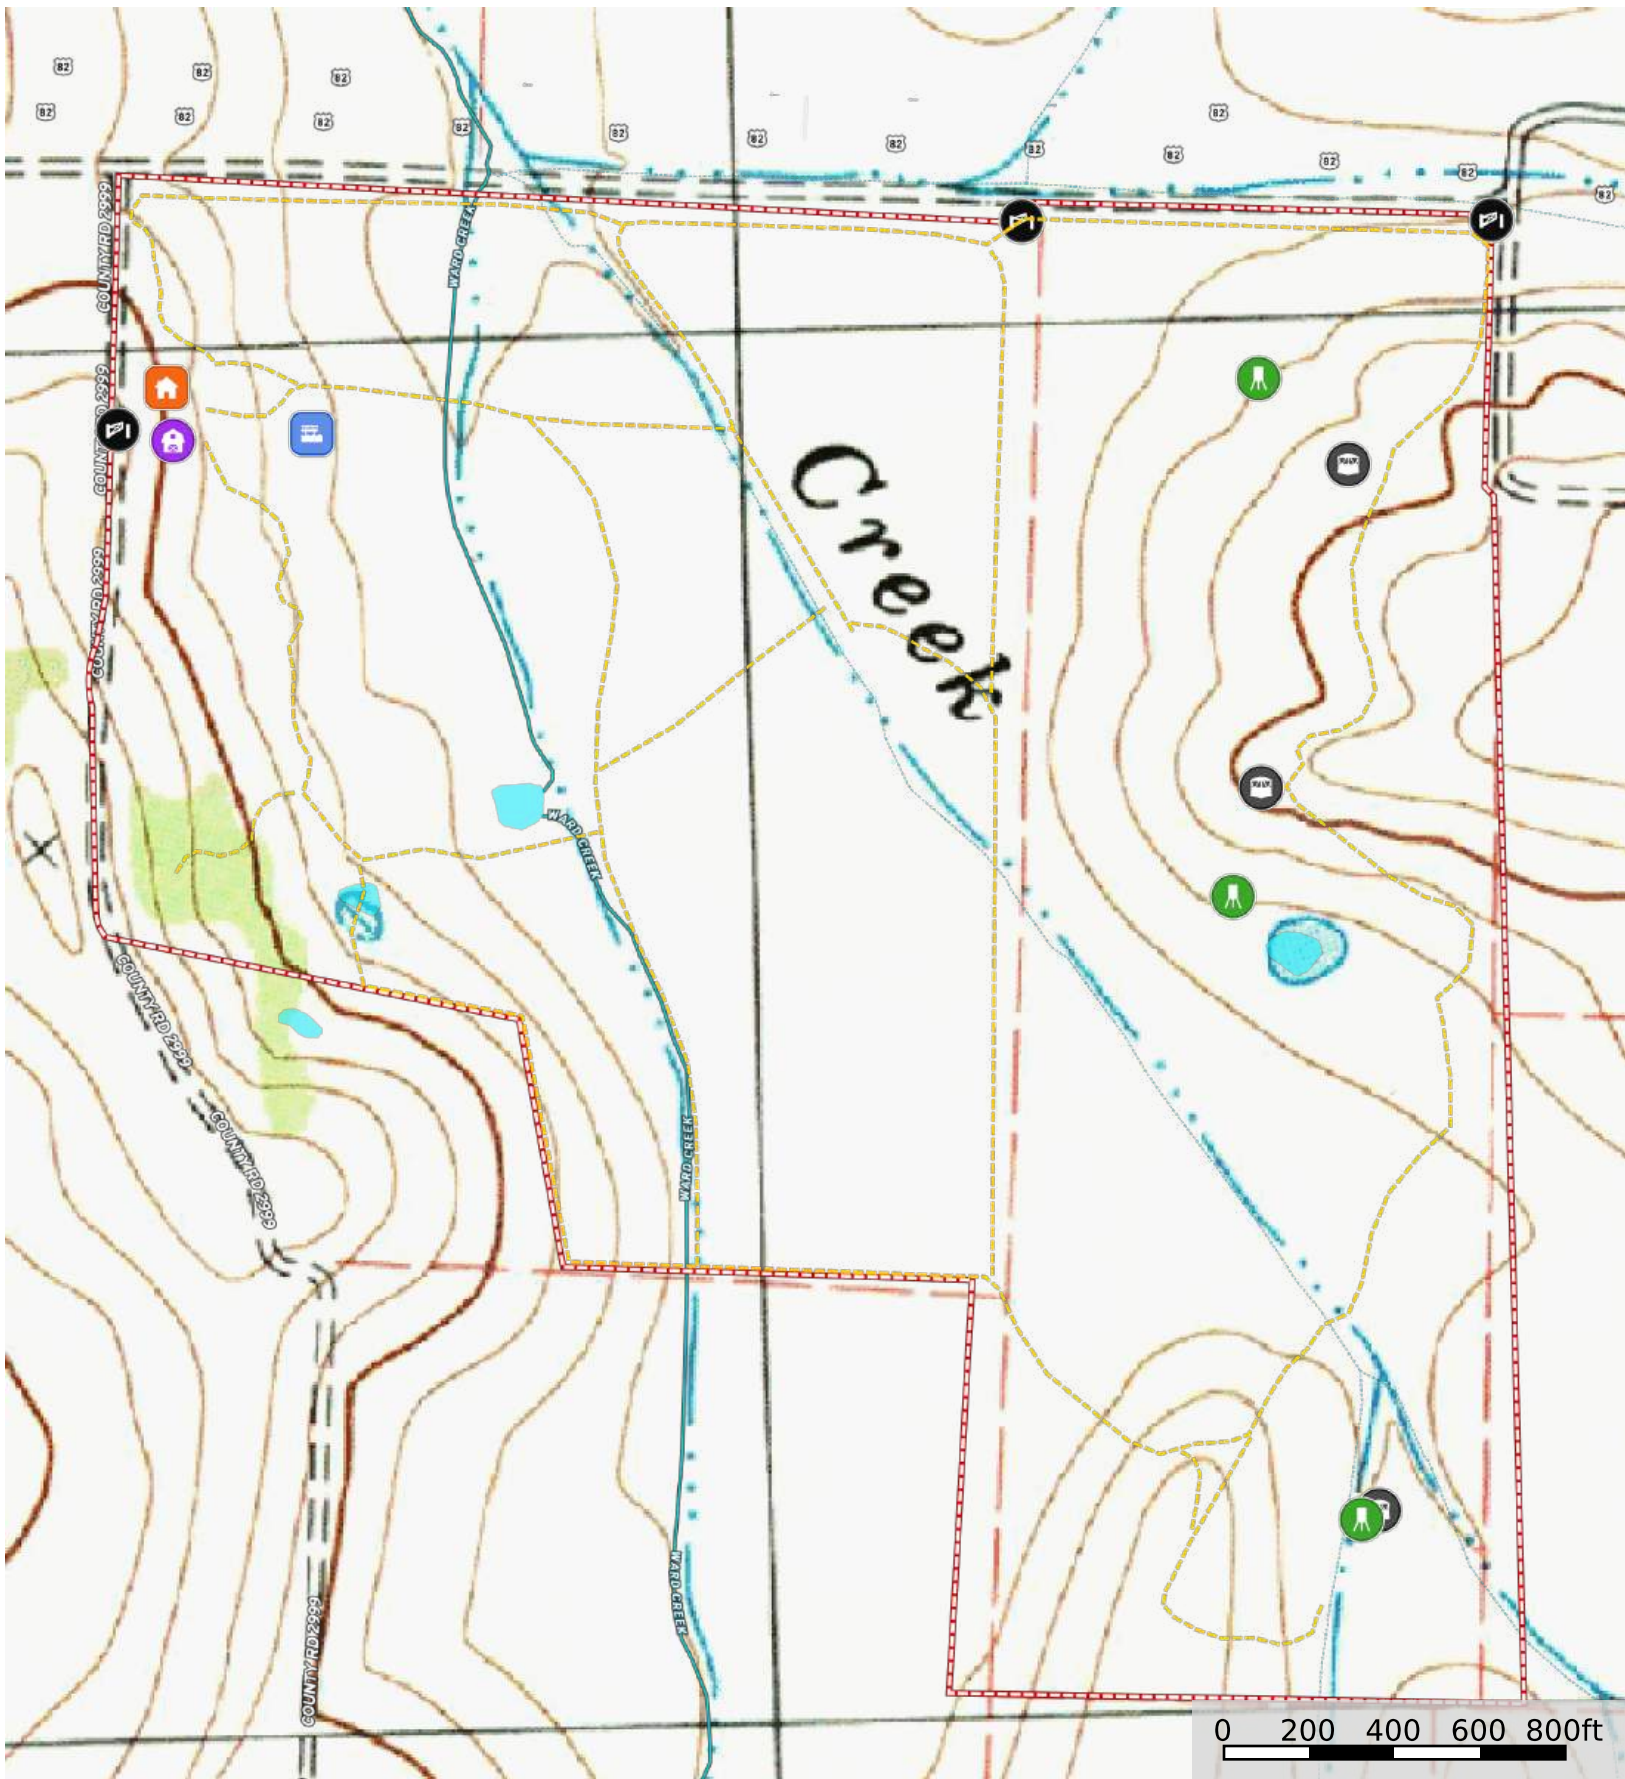

Fannin Co, 201.39+/- acres, Honey Grove Ranch

Fannin County, Texas, 201.39 AC +/-

 Boundary 1

Fannin Co, 201.39+/- acres, Honey Grove Ranch
 Fannin County, Texas, 201.39 AC +/-

Gate
 Feeder
 Blind
 Pier
 Barn
 House
 Road / Trail
 Boundary
 Stream, Intermittent
 River/Creek
 Water Body

Fannin Co, 201.39+/- acres, Honey Grove Ranch

Fannin County, Texas, 201.39 AC +/-

Fannin Co, 201.39+/- acres, Honey Grove Ranch
 Fannin County, Texas, 201.39 AC +/-