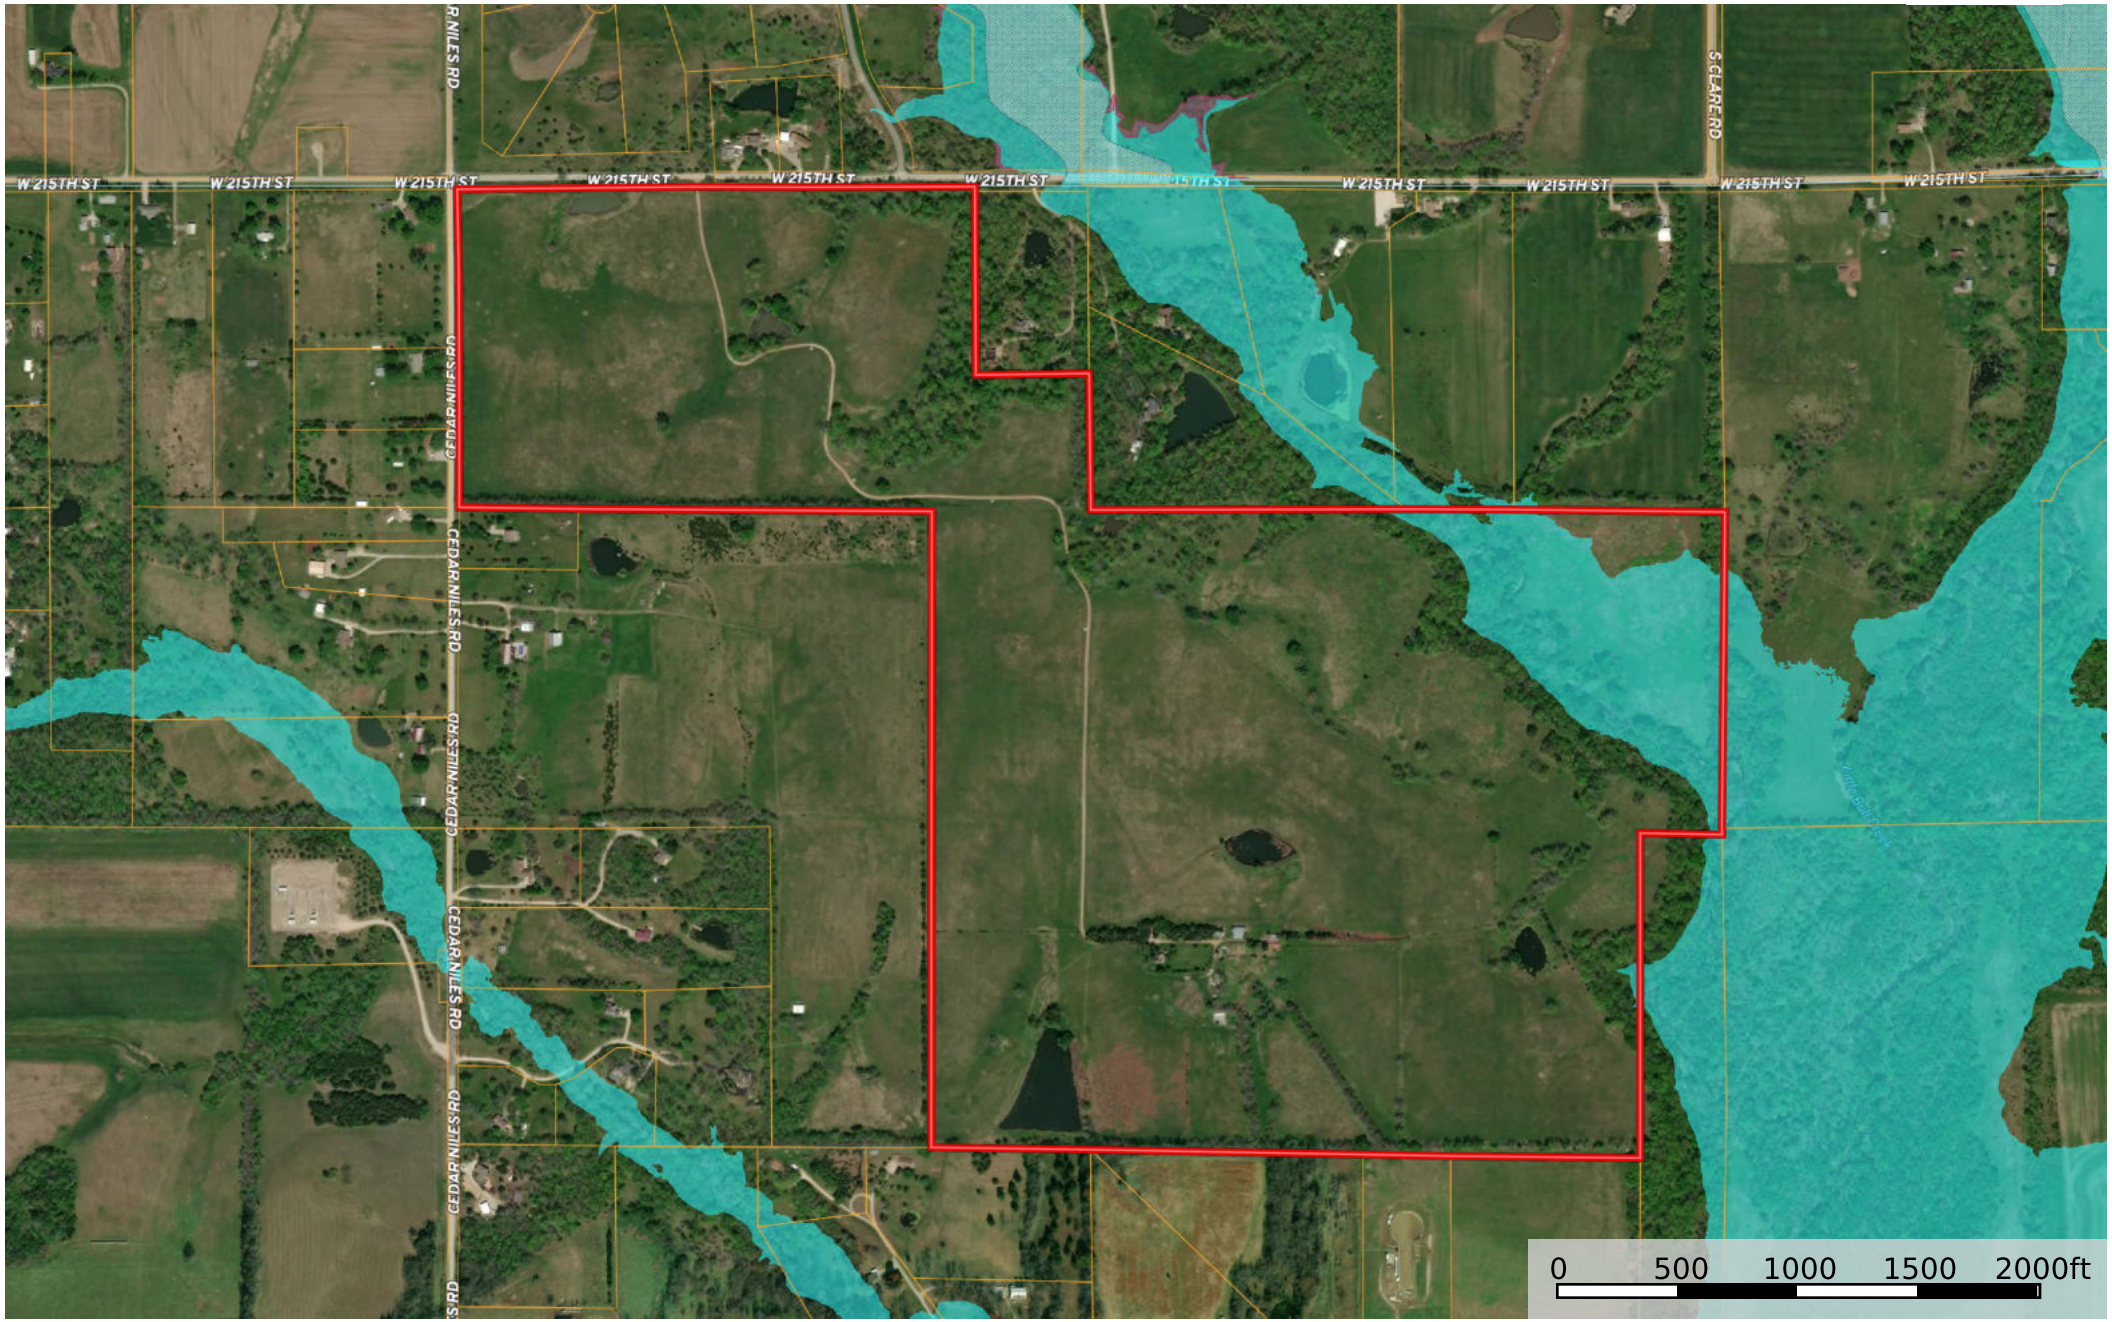

Hillsdale Ranch

Miami County, Kansas, 262 AC +/-

- Boundary
- 100 Year Floodplain
- 500 Year Floodplain
- Floodway
- Special
- Unmapped/ Not Included