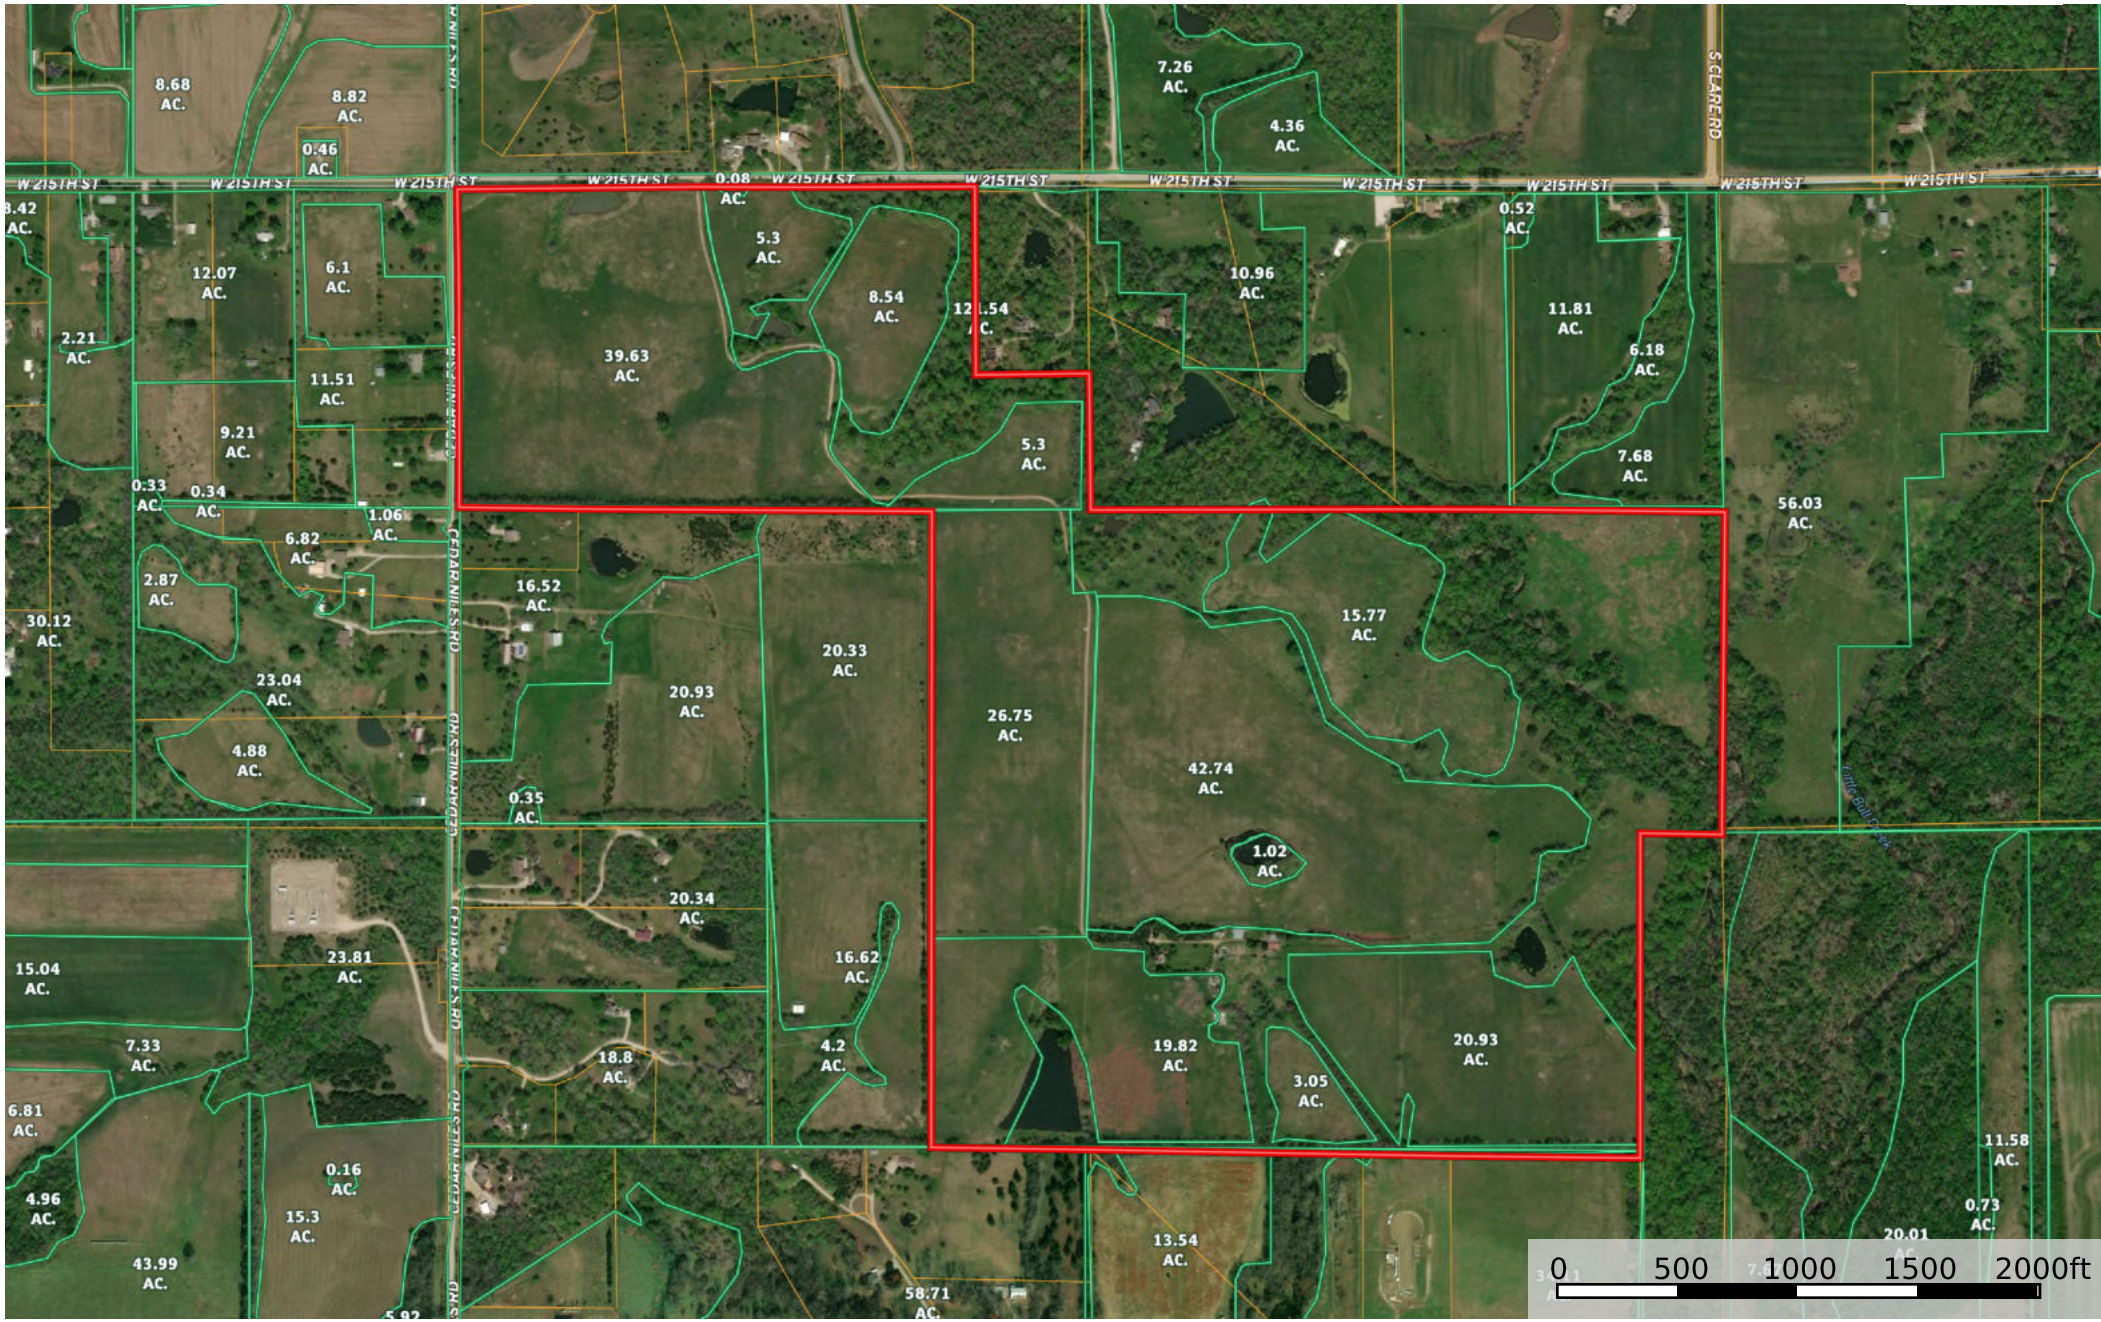

# Hillsdale Ranch

Miami County, Kansas, 262 AC +/-

Boundary