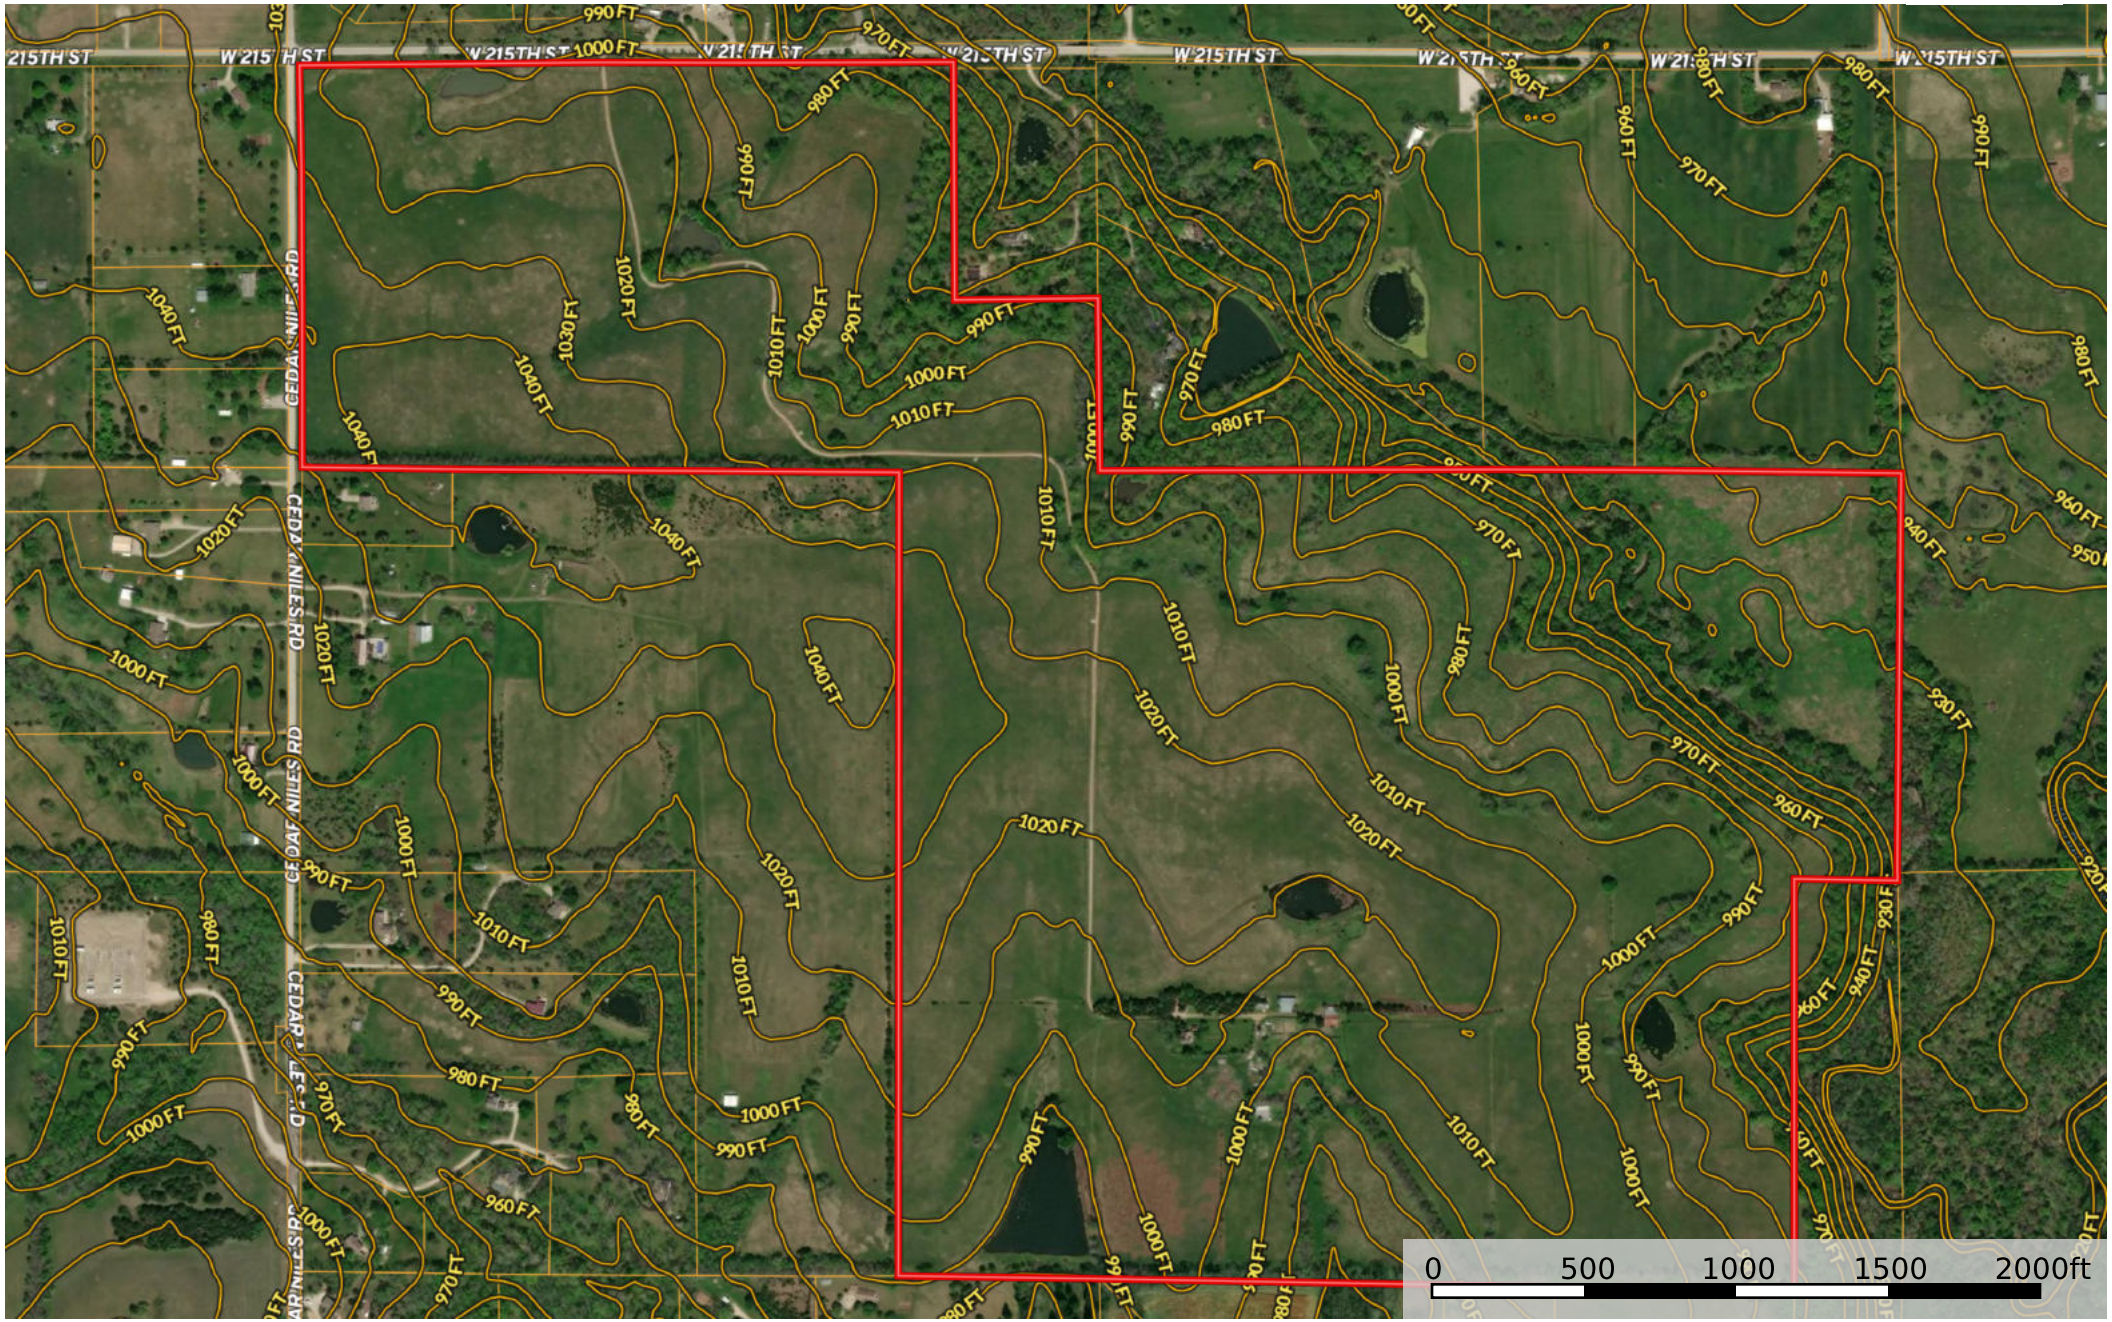

Hillsdale Ranch

Miami County, Kansas, 262 AC +/-

Boundary