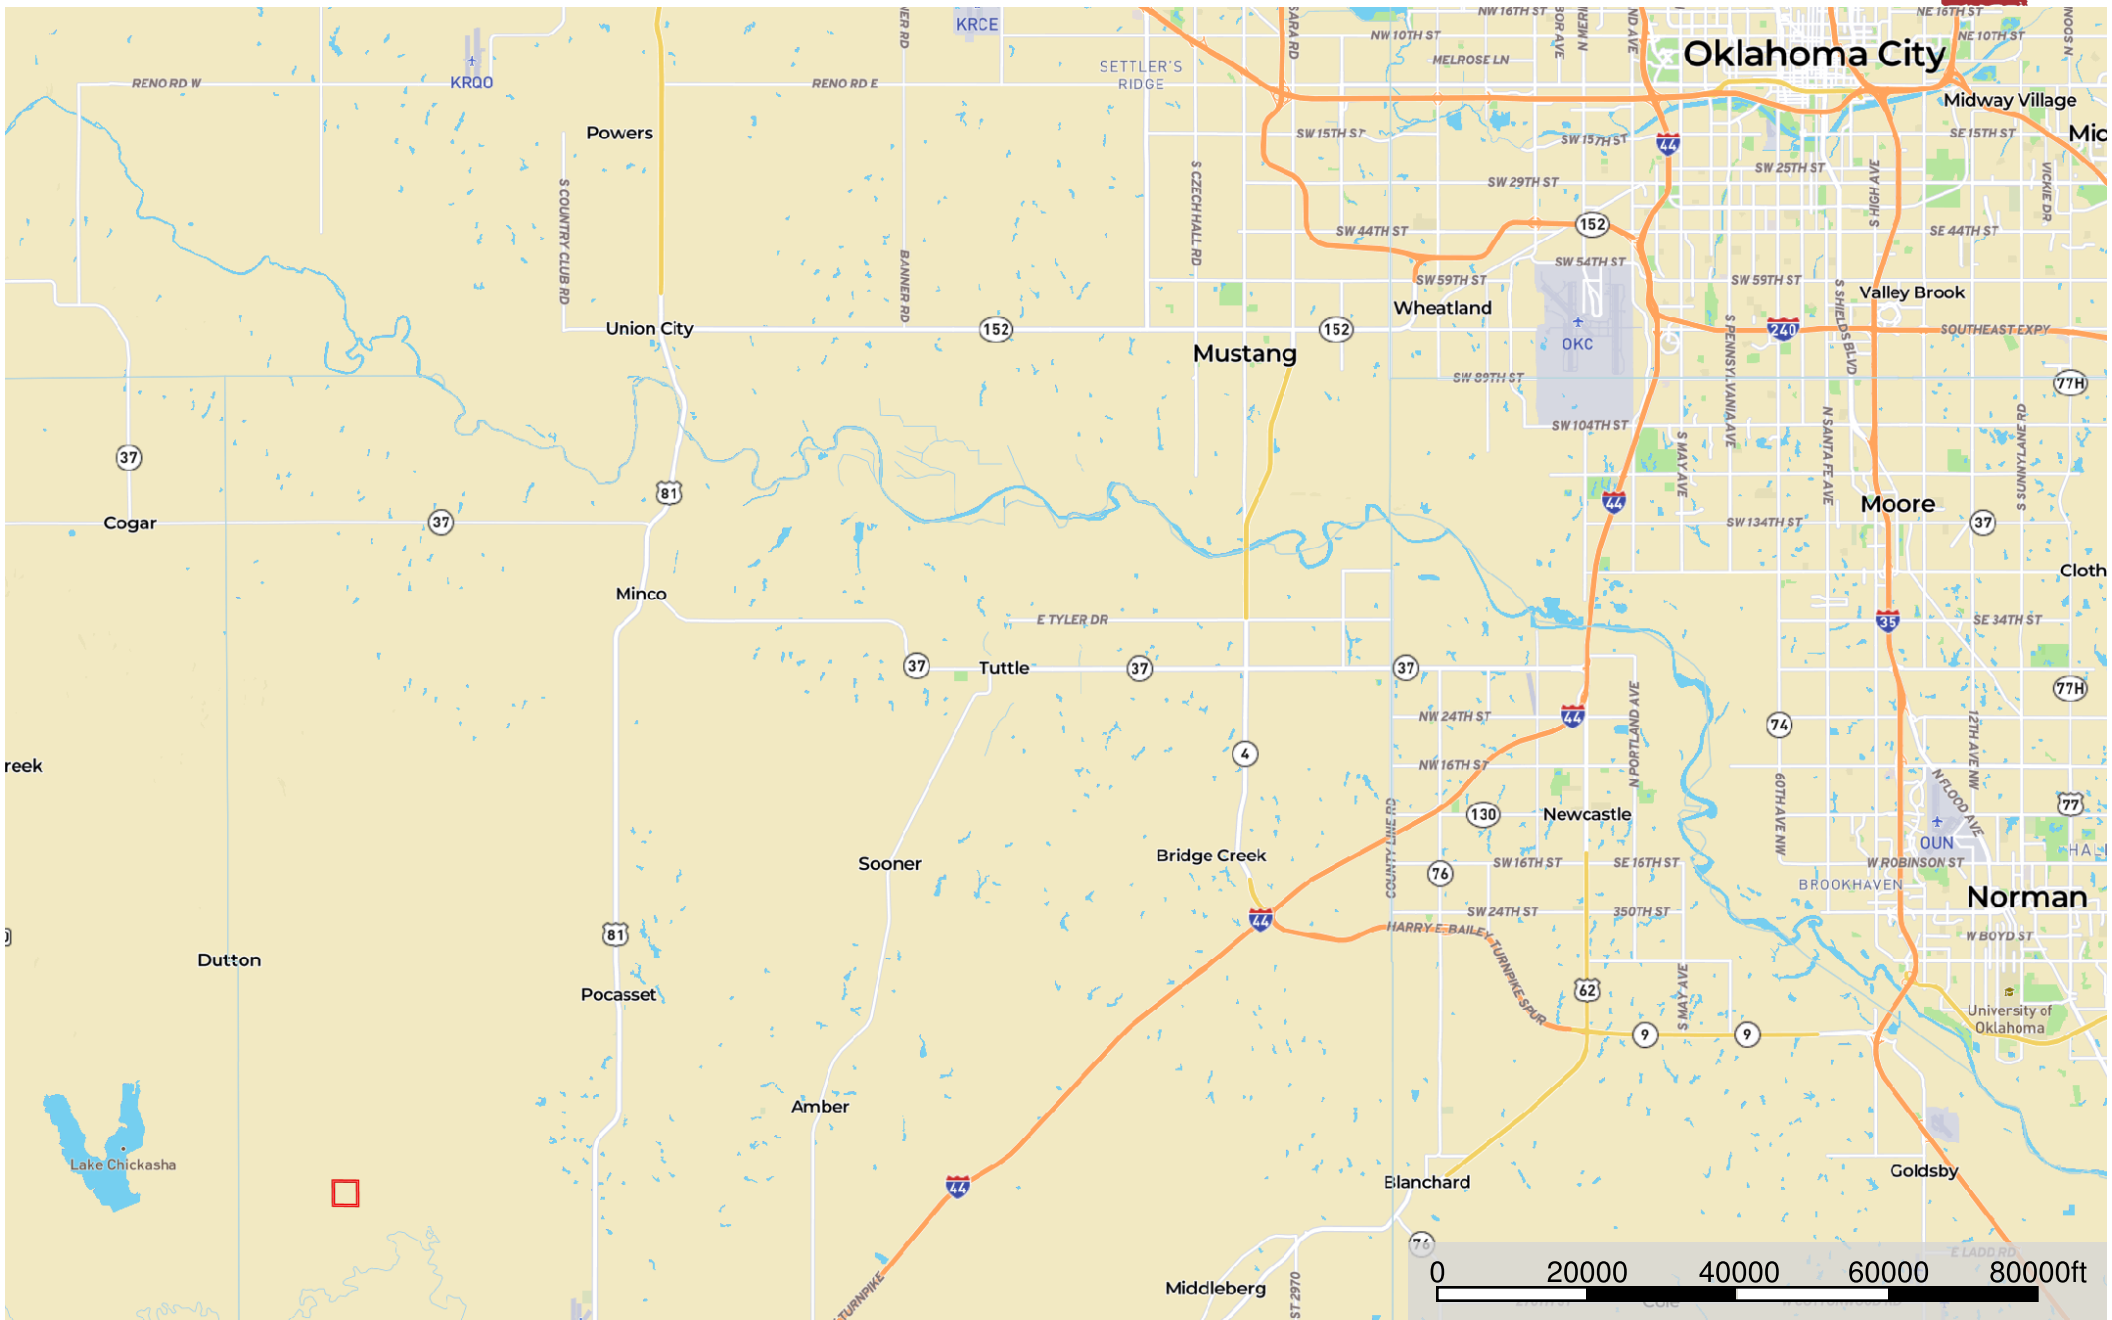

Ionine Creek Wetland 160

Grady County, Oklahoma, AC +/-

Boundary