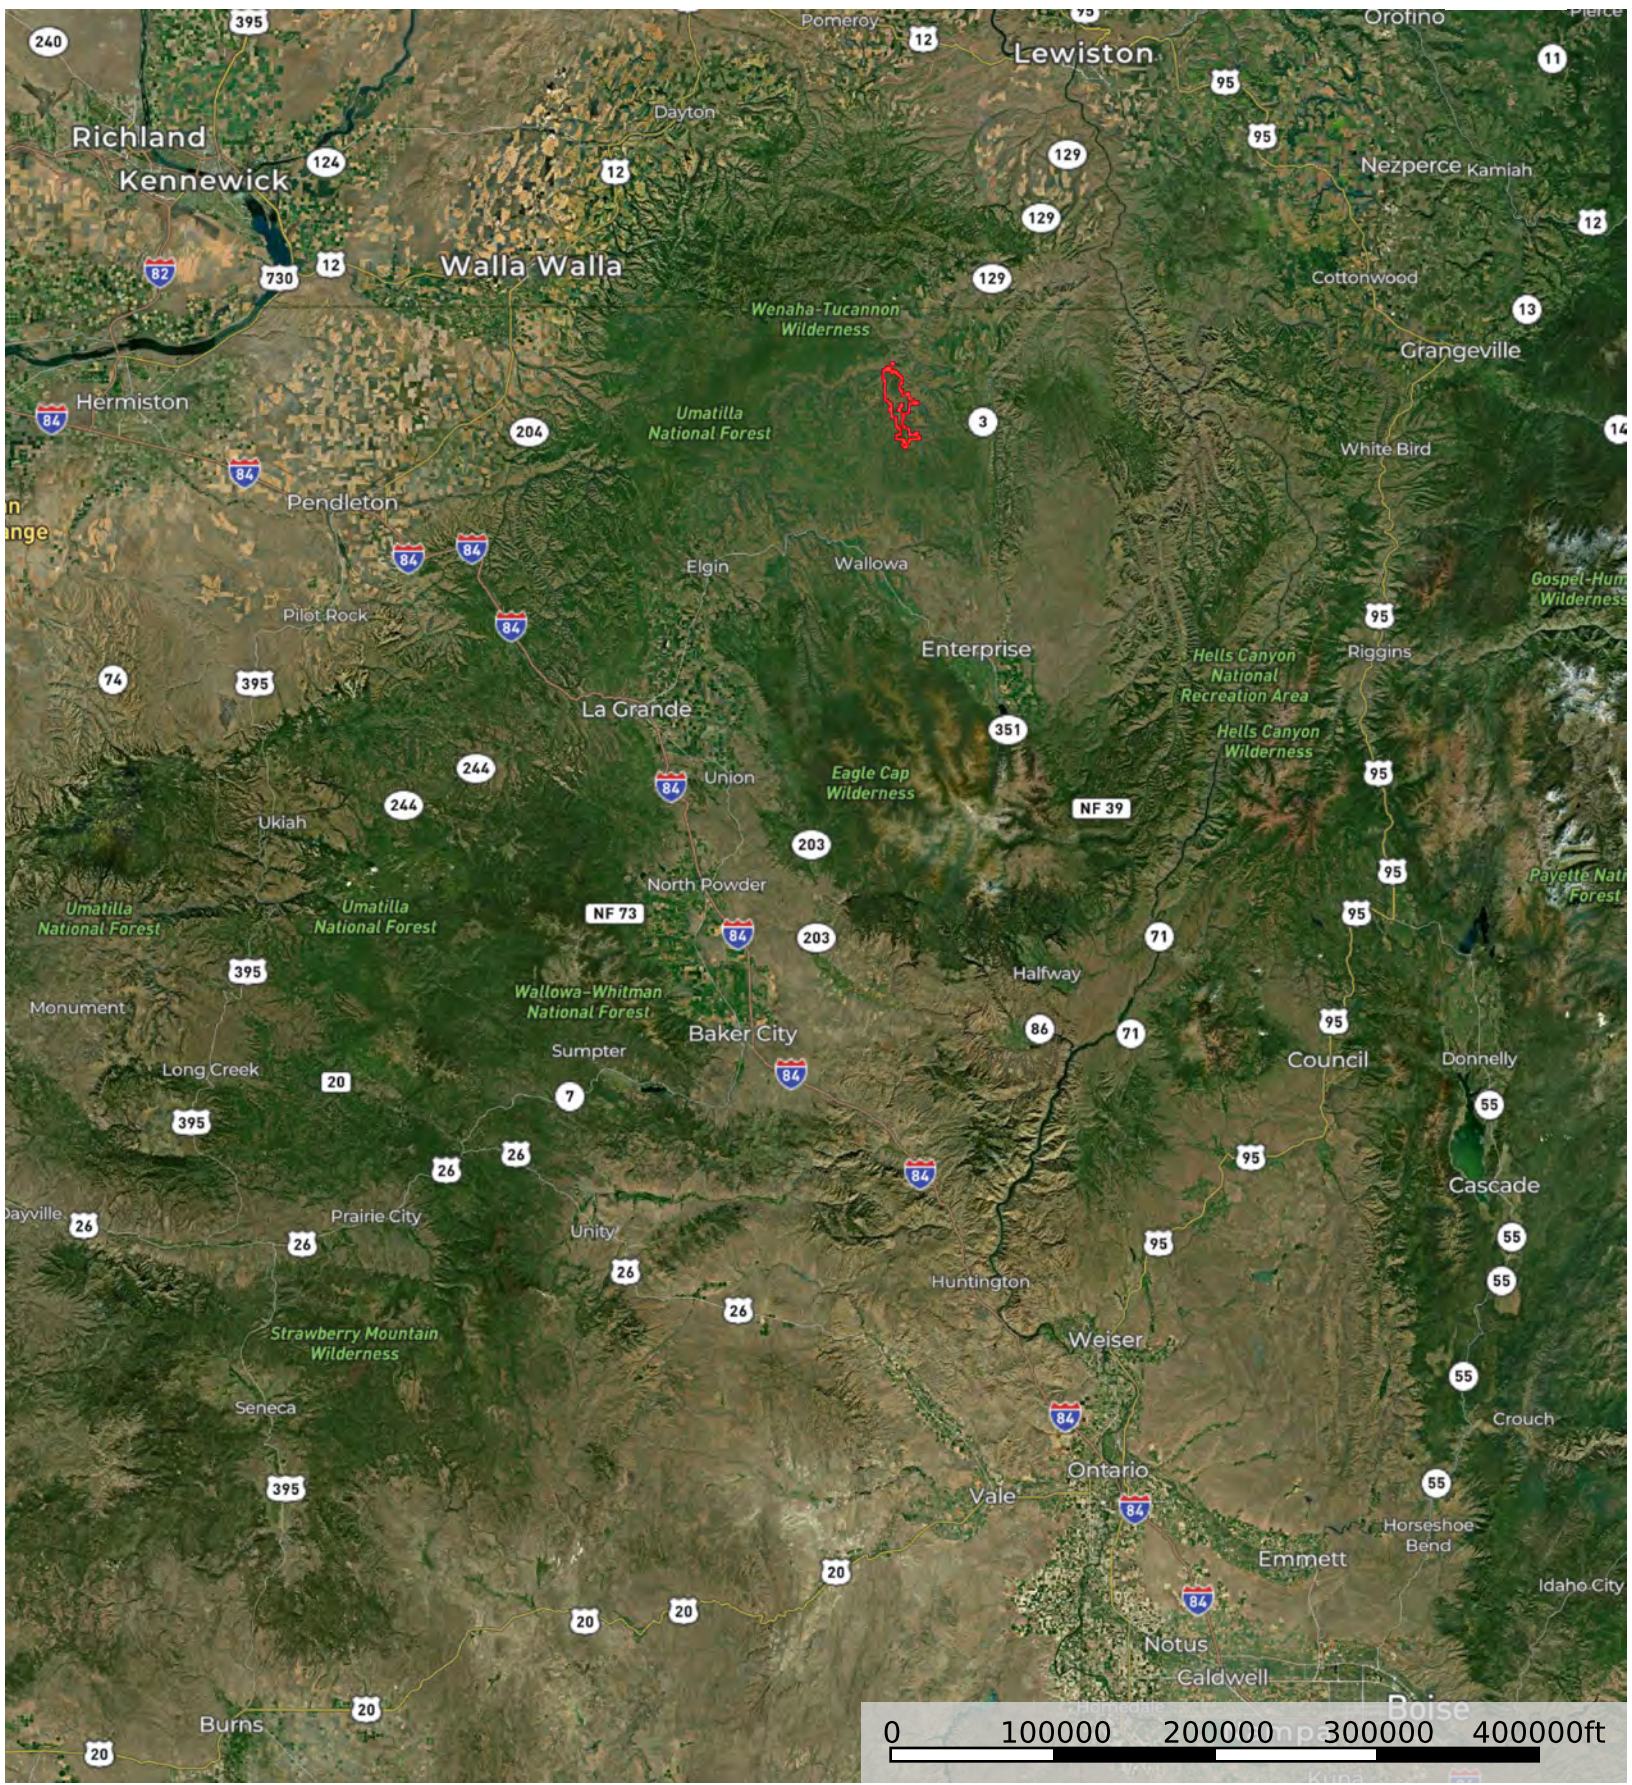

Shilo Ranch

Wallowa County, Oregon, 9457 AC +/-

 Boundary