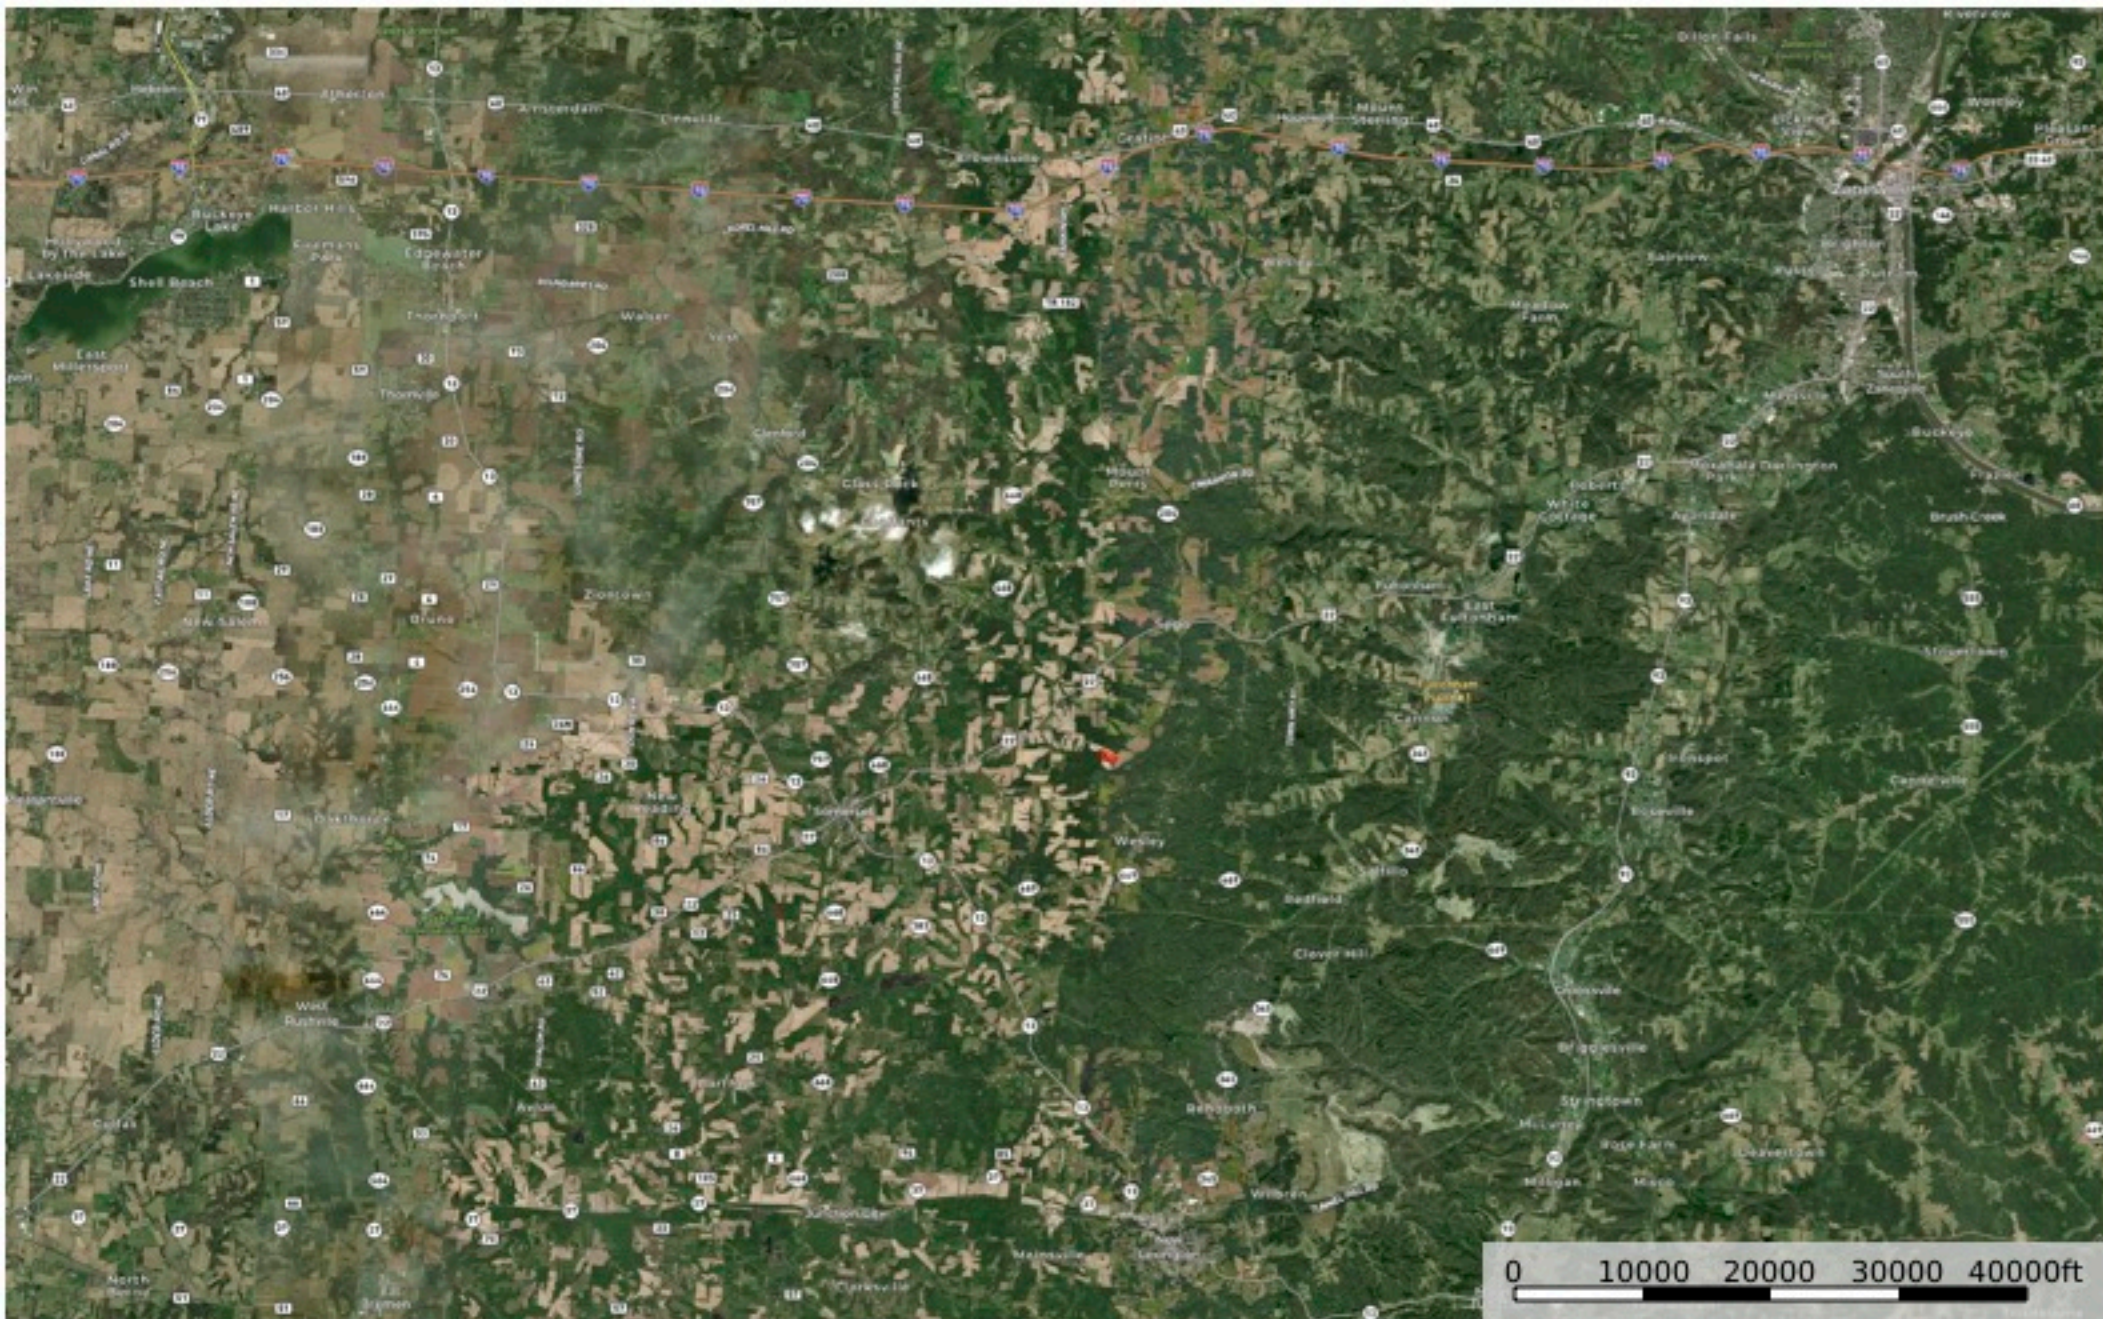

Twp Rd 51 Lot 8 10+/- Acres
Perry County, Ohio, 10 AC +/-

--- Shared Driveway □ Boundary