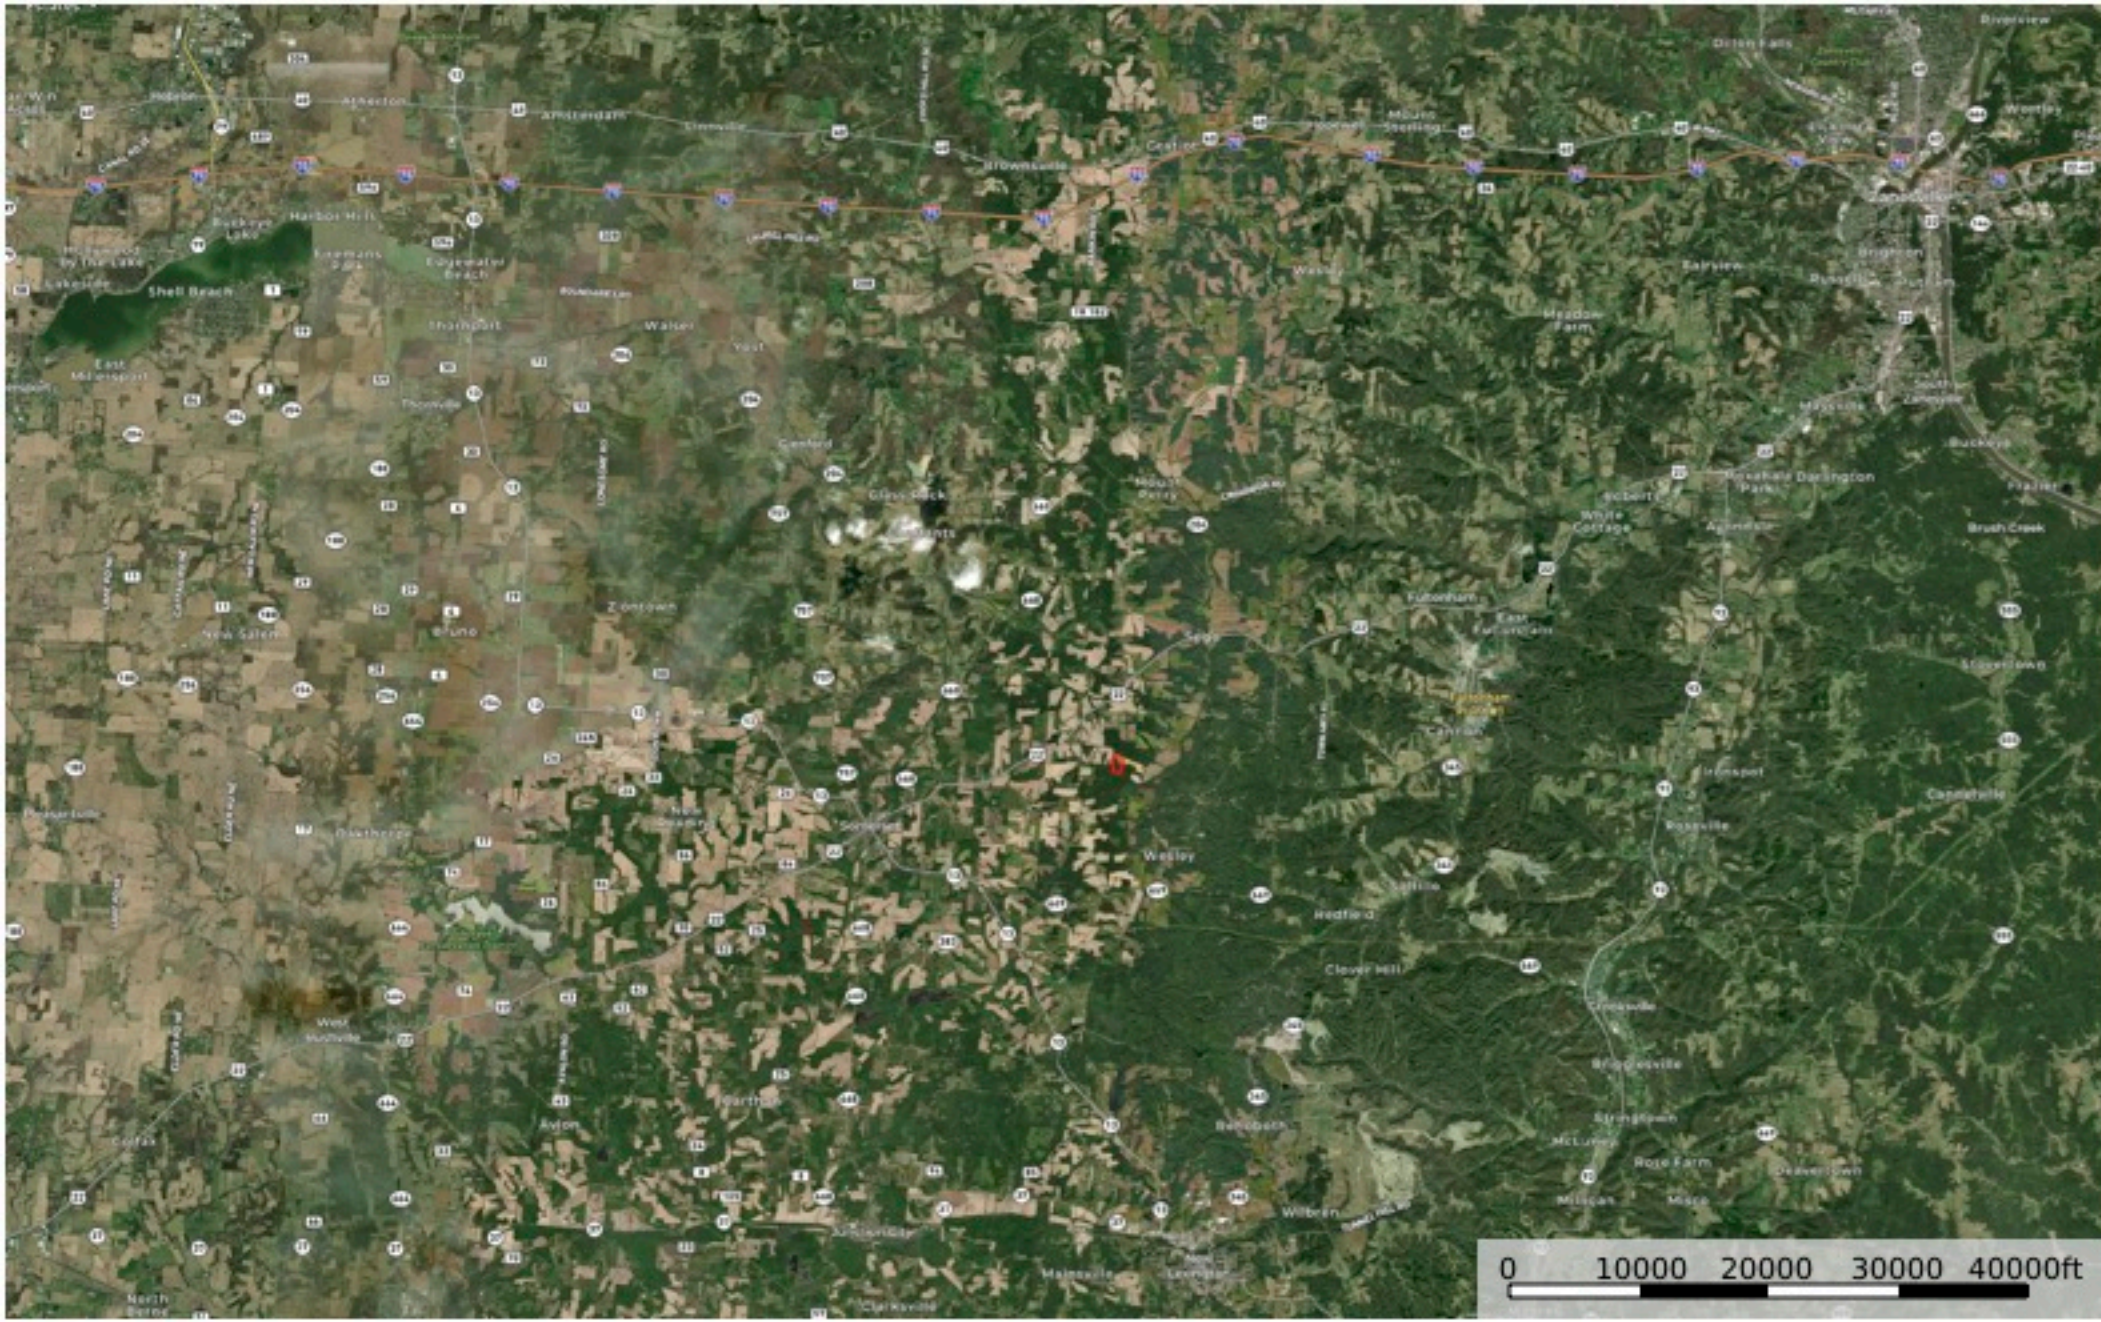

Twp Rd 51 Lot 6 17+/-
Perry County, Ohio, 17 AC +/-

--- Shared Driveway ▭ Boundary