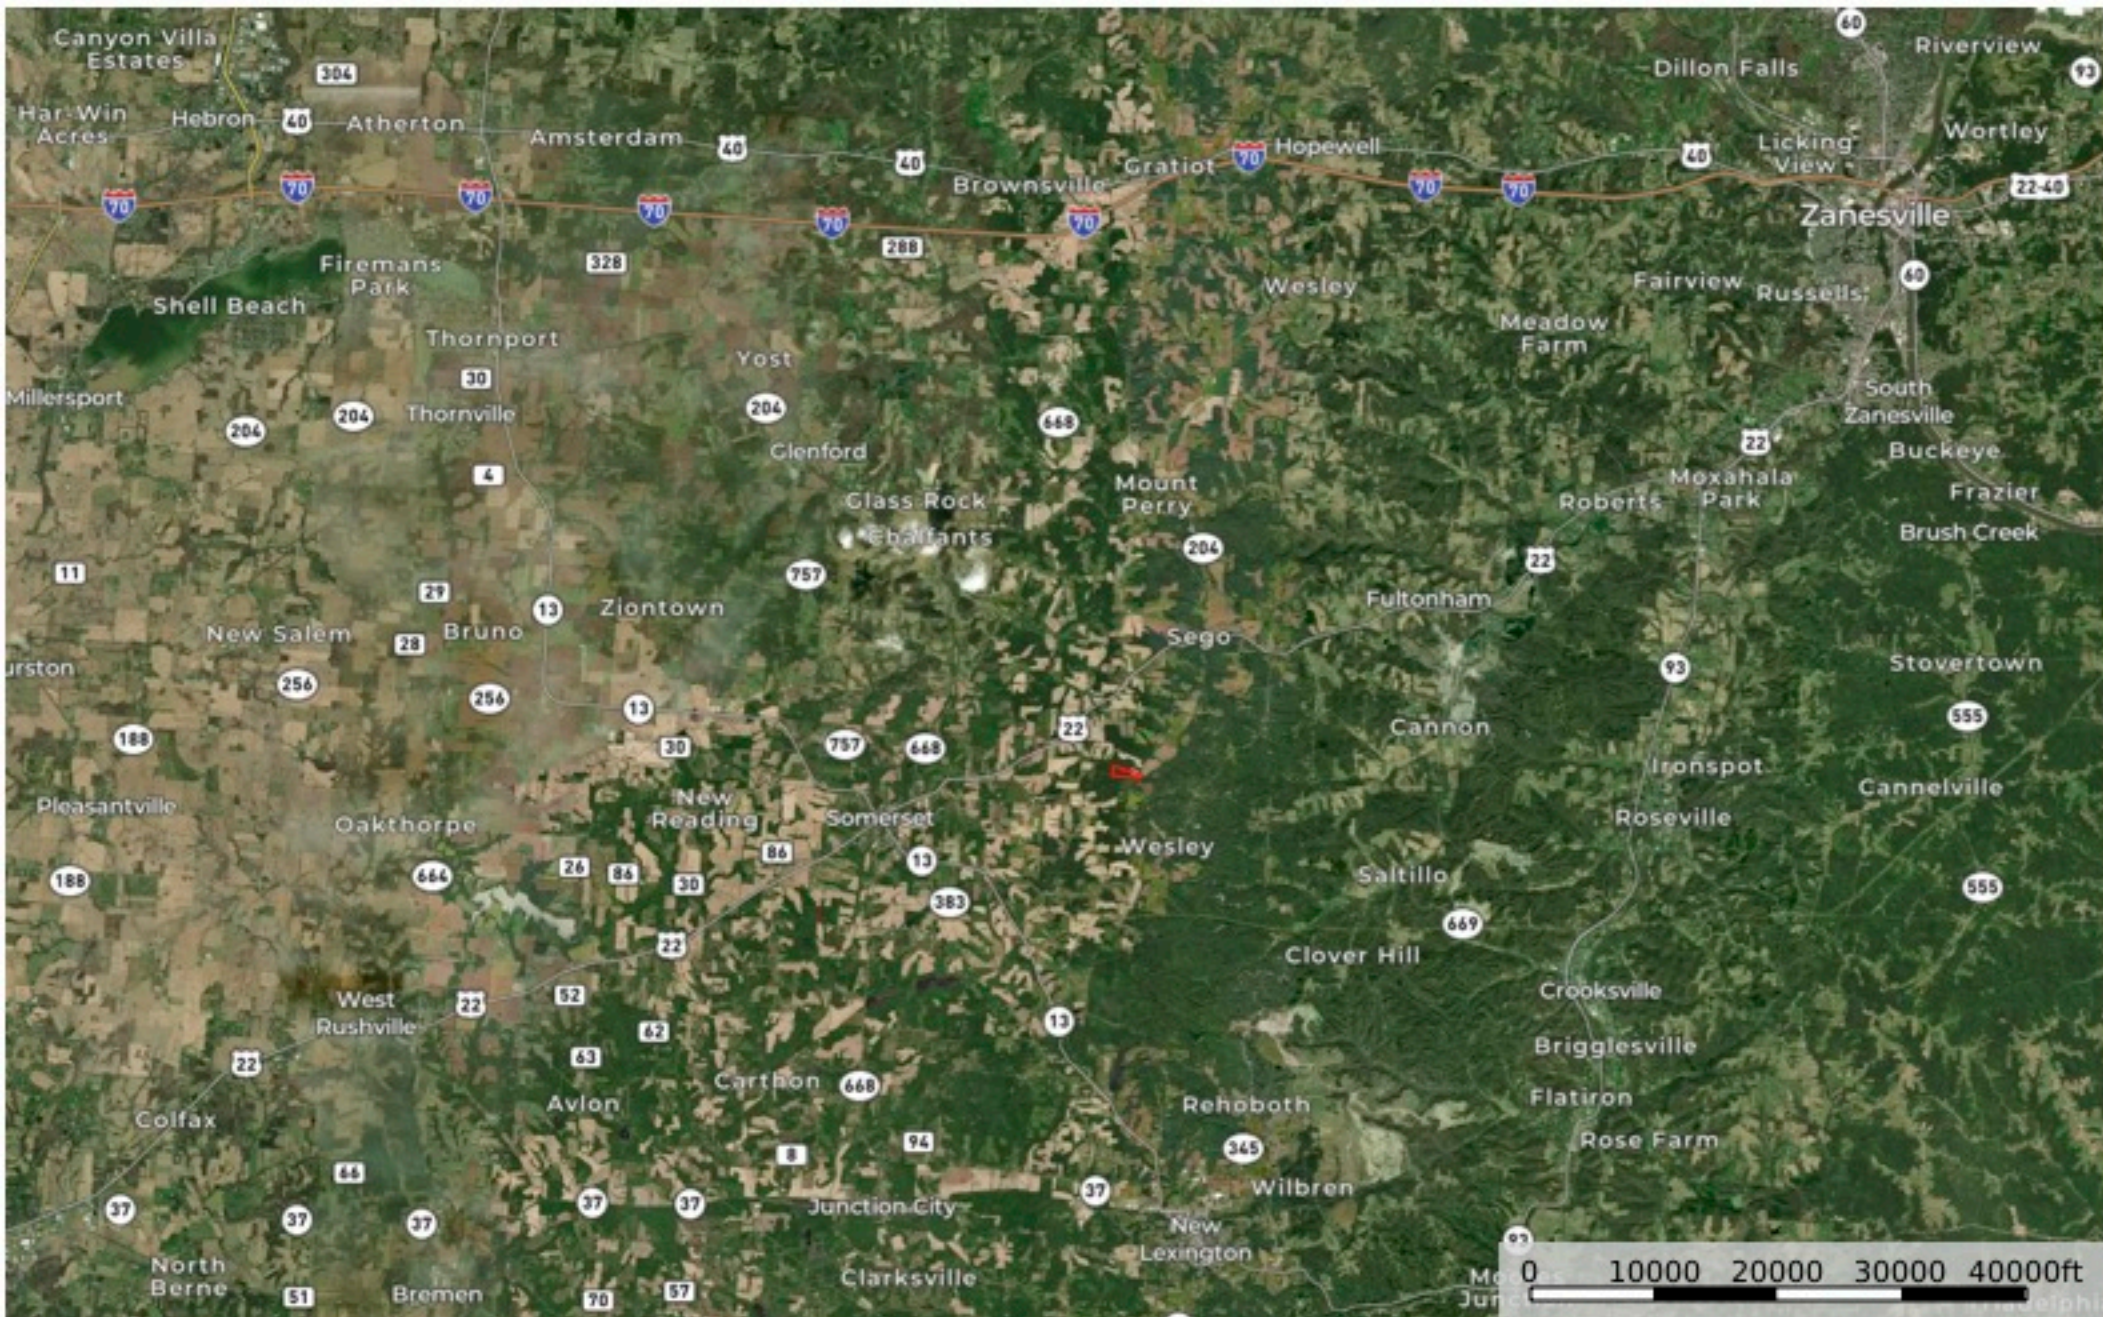

Twp Rd 51 Lot 10 30+/- Acres
Perry County, Ohio, 30 AC +/-

 Boundary