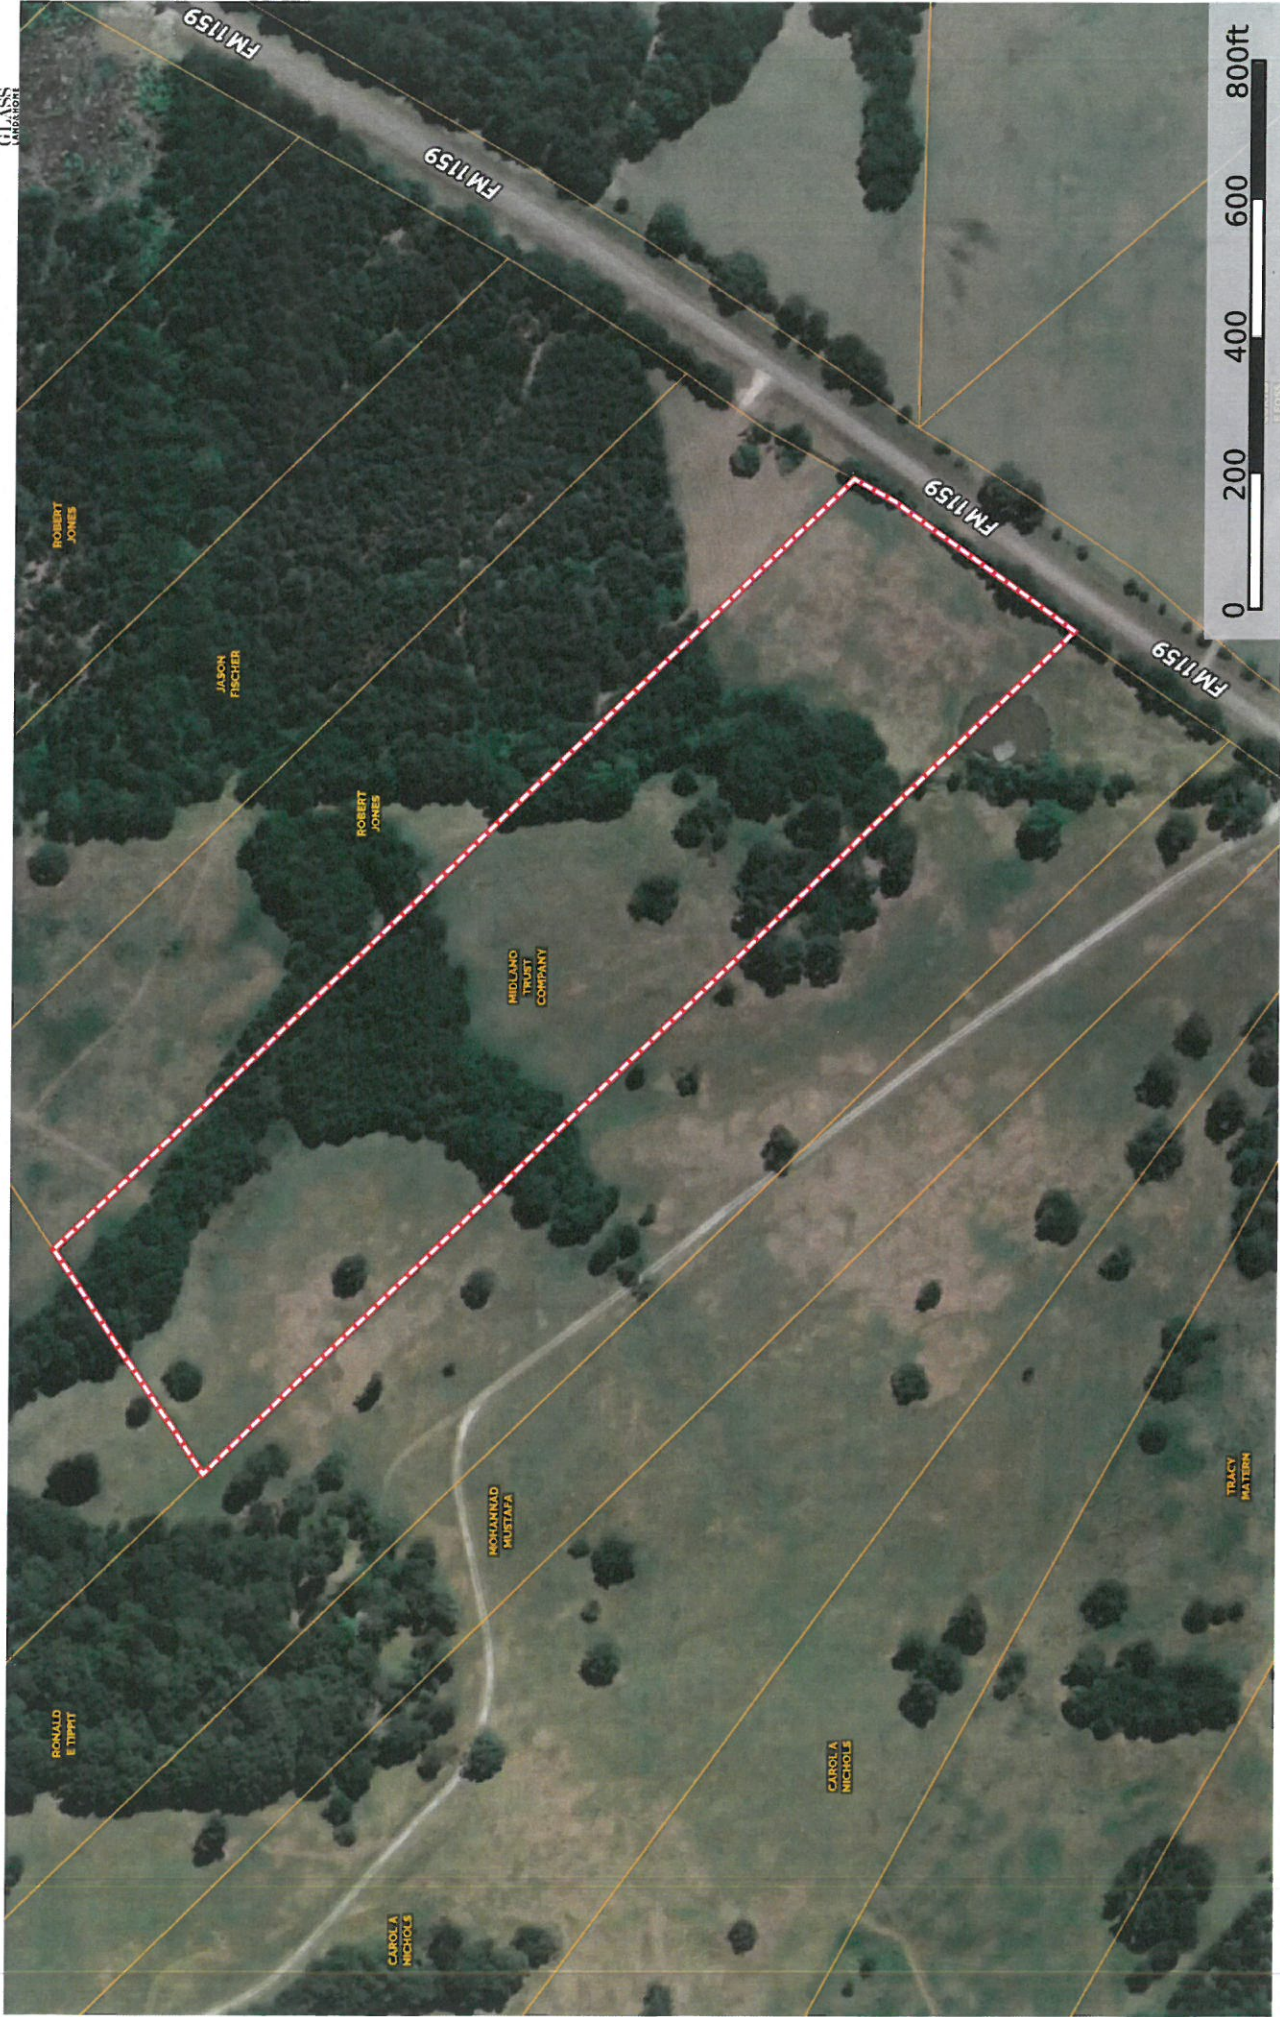

midland trust co  
Red River County, Texas, 15 AC +/-

Boundary

Bryan Glass  
P: 903-785-8457

[www.glasslandandhome.com](http://www.glasslandandhome.com)

2407 Lamar Ave. Ste A Paris, TX 75460

The information contained herein was obtained from sources deemed to be reliable. Land id™ Services makes no warranties or guarantees as to the completeness or accuracy thereof.