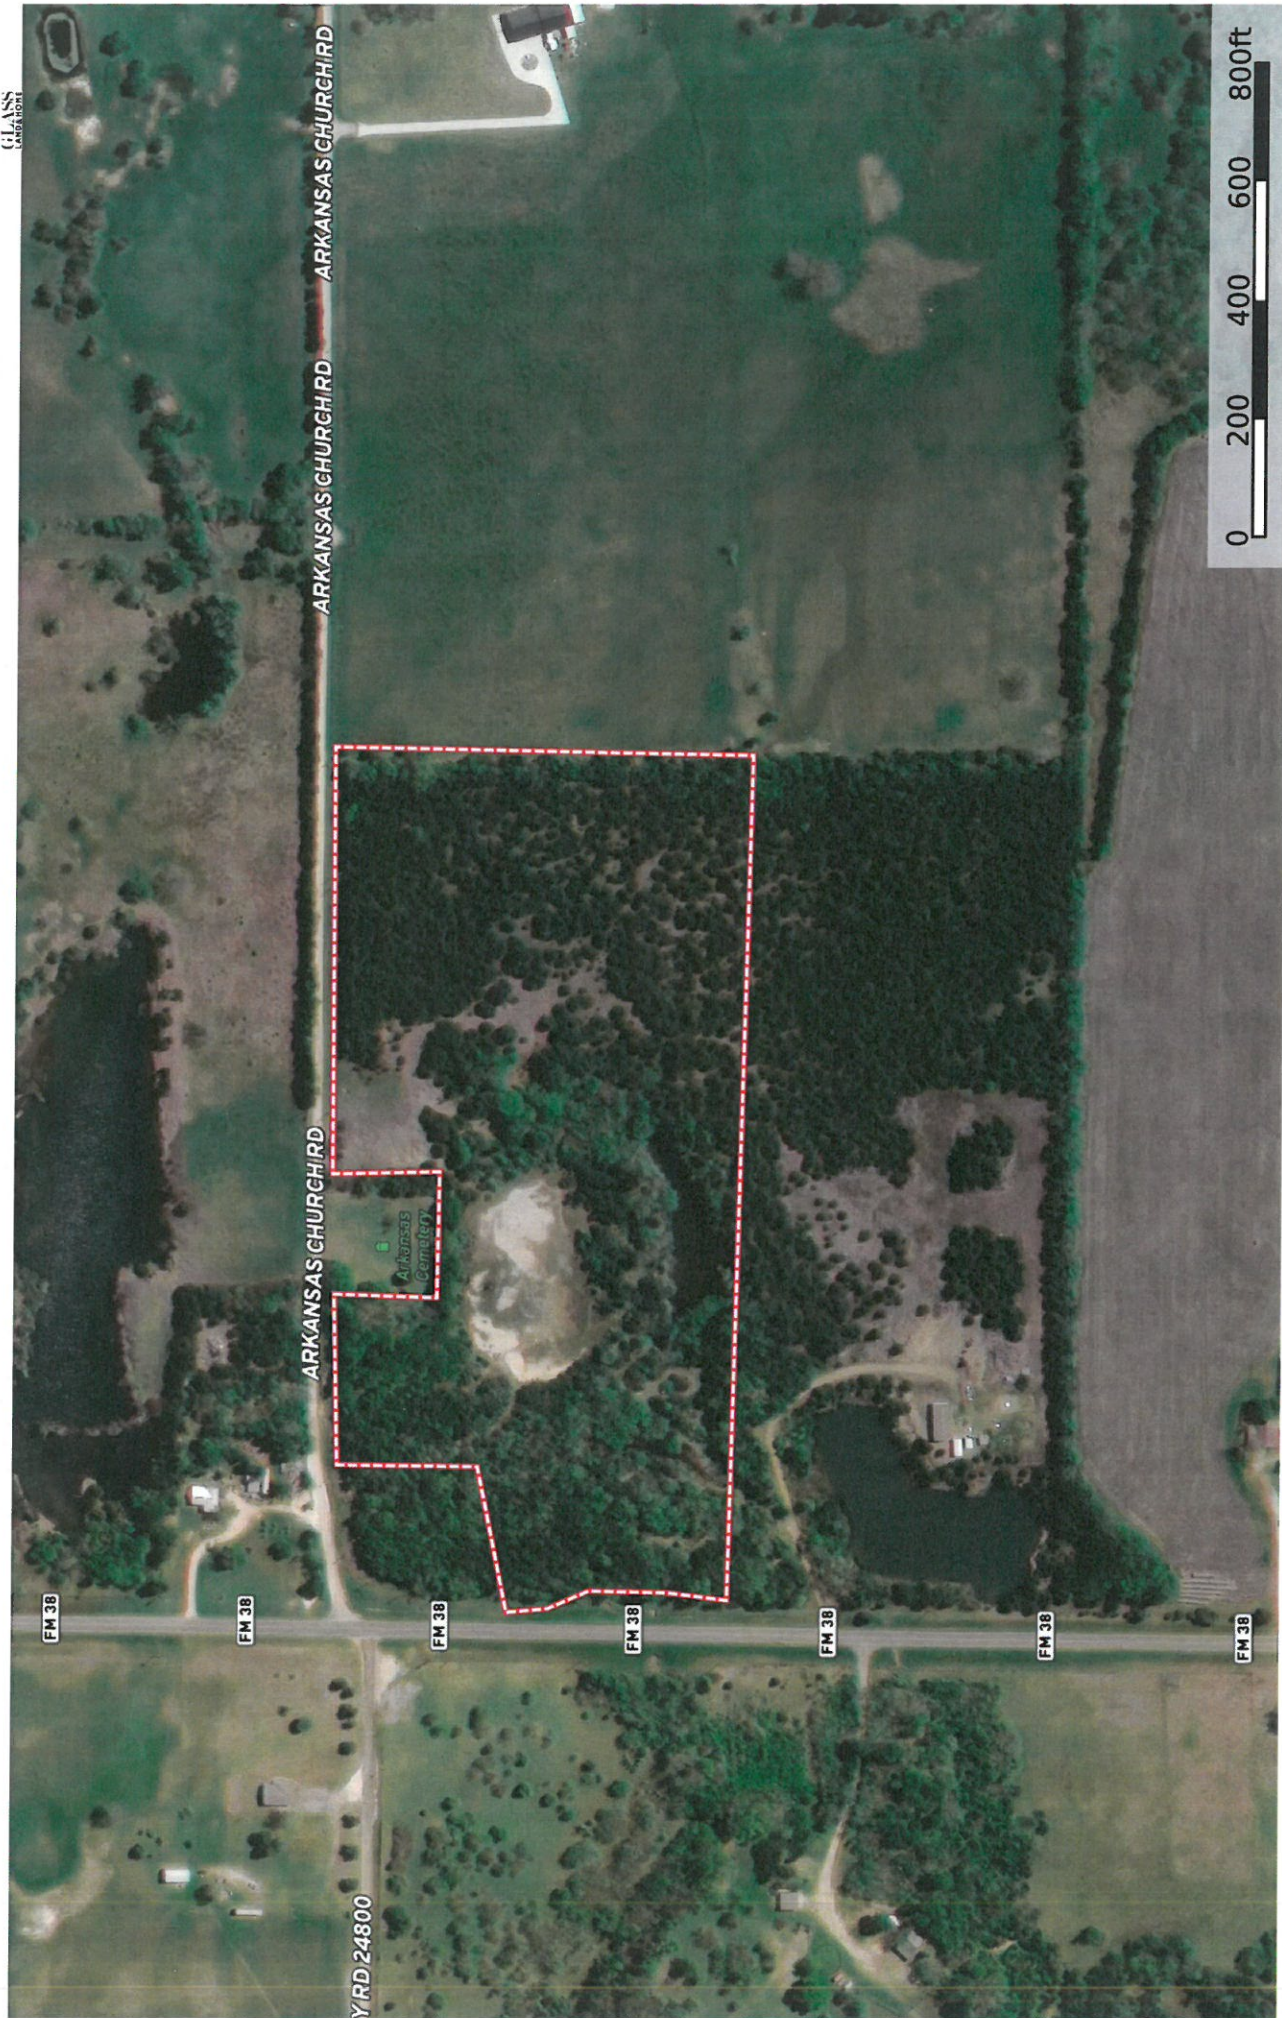

Boycart
Texas, AC +/-

Boundary

Bryan Glass
P: 903-785-8457

www.glasslandandhome.com

2407 Lamar Ave. Ste A Paris, TX 75460

The information contained herein was obtained from sources deemed to be reliable. Land id. Services makes no warranties or guarantees as to the completeness or accuracy thereof.