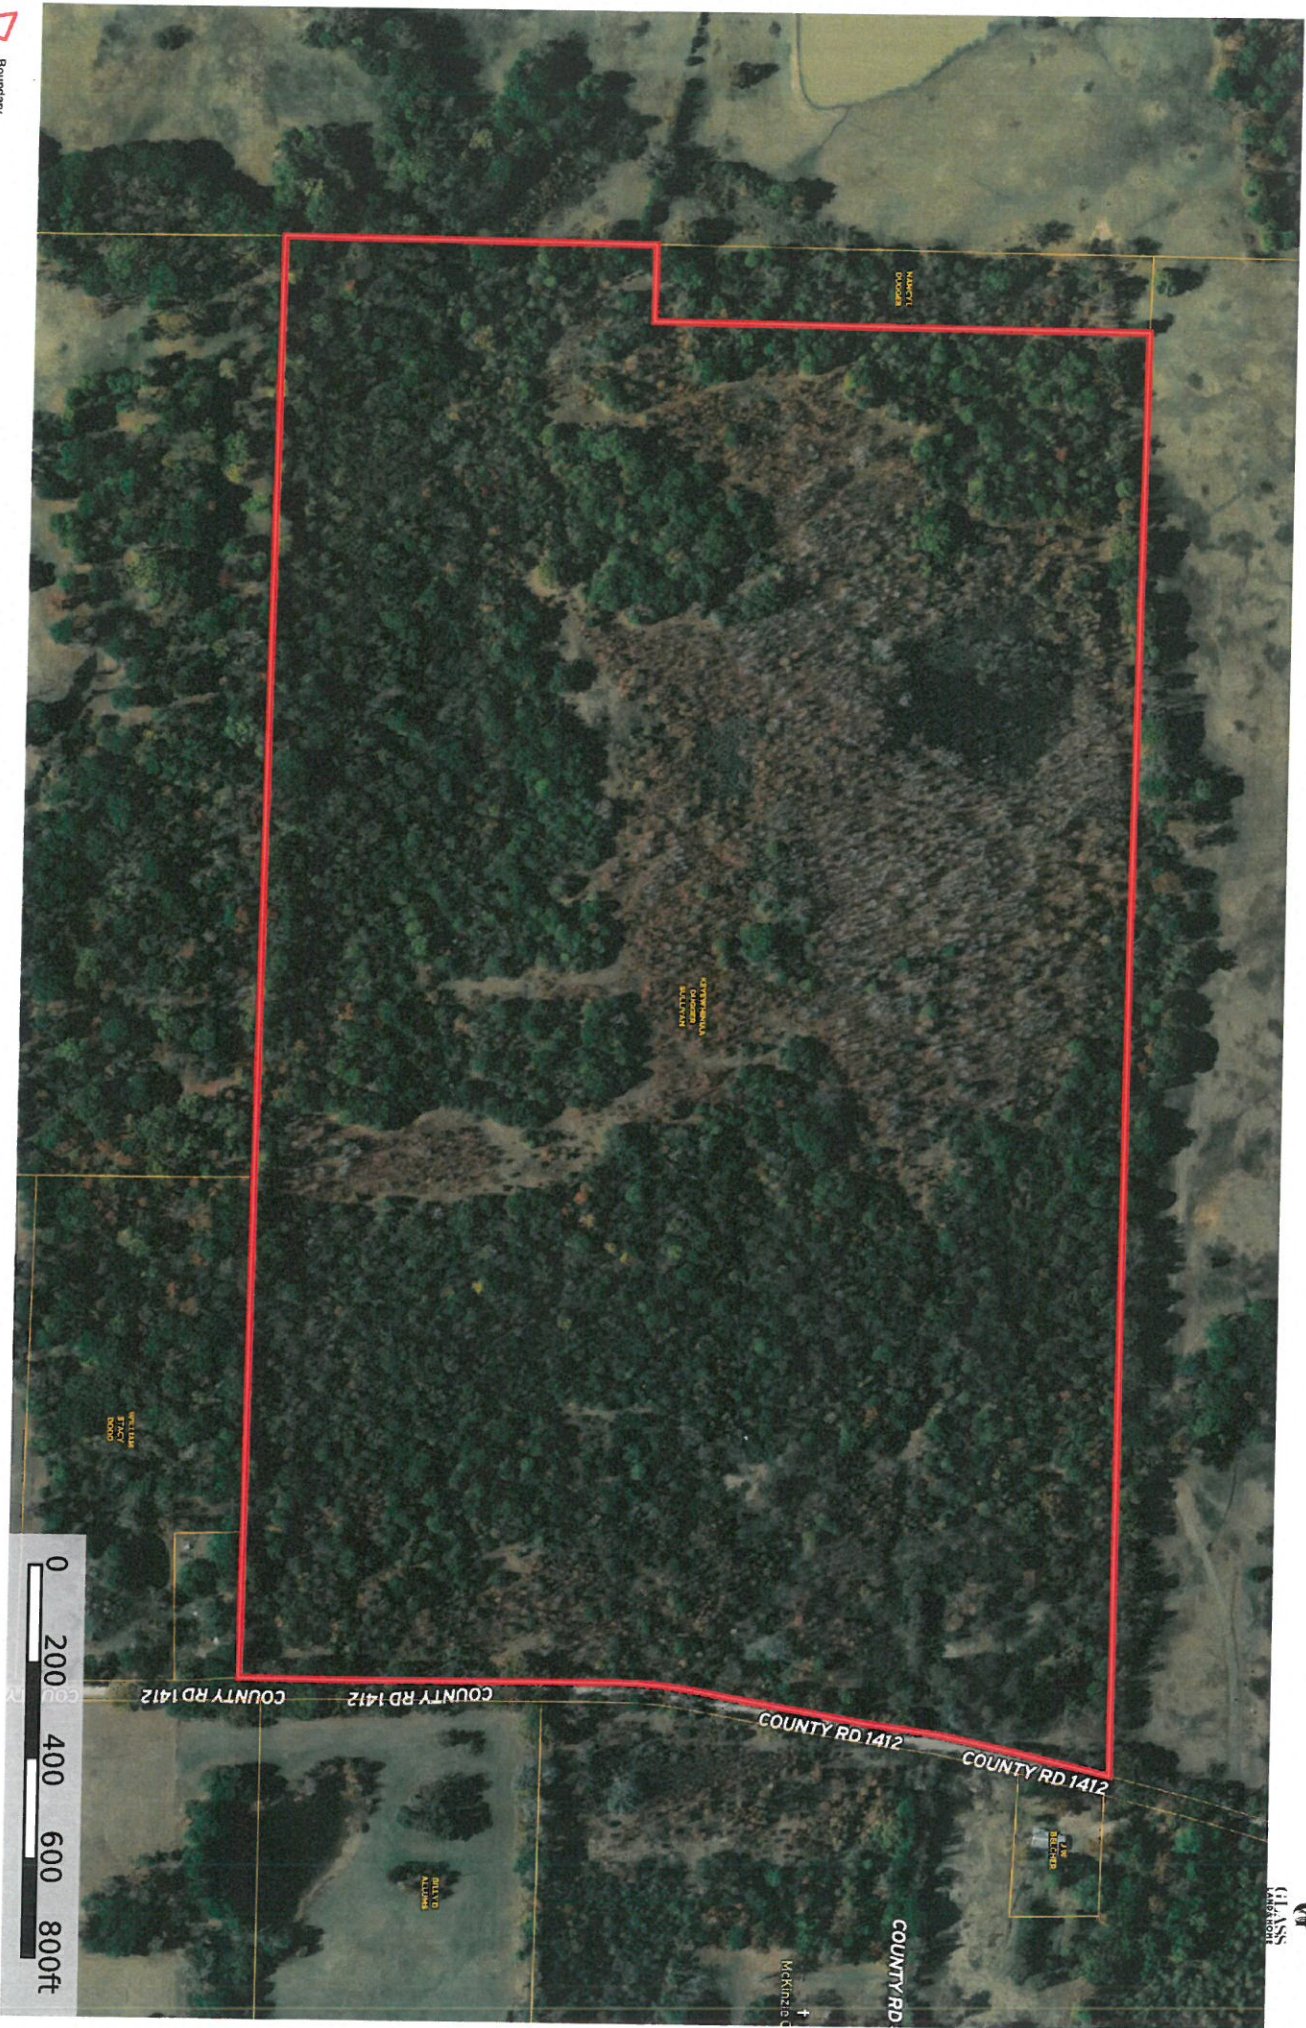

**CUTHAND 116**  
Red River County, Texas, 116 AC +/-

Bryan Glass  
P: 903-785-8457

www.glasslandandhome.com

2407 Lamar Ave. Ste A Paris, TX 75460

**id.** The information contained herein was obtained from sources deemed to be reliable. Land ID<sup>SM</sup> Services makes no warranties or guarantees as to the completeness or accuracy thereof.