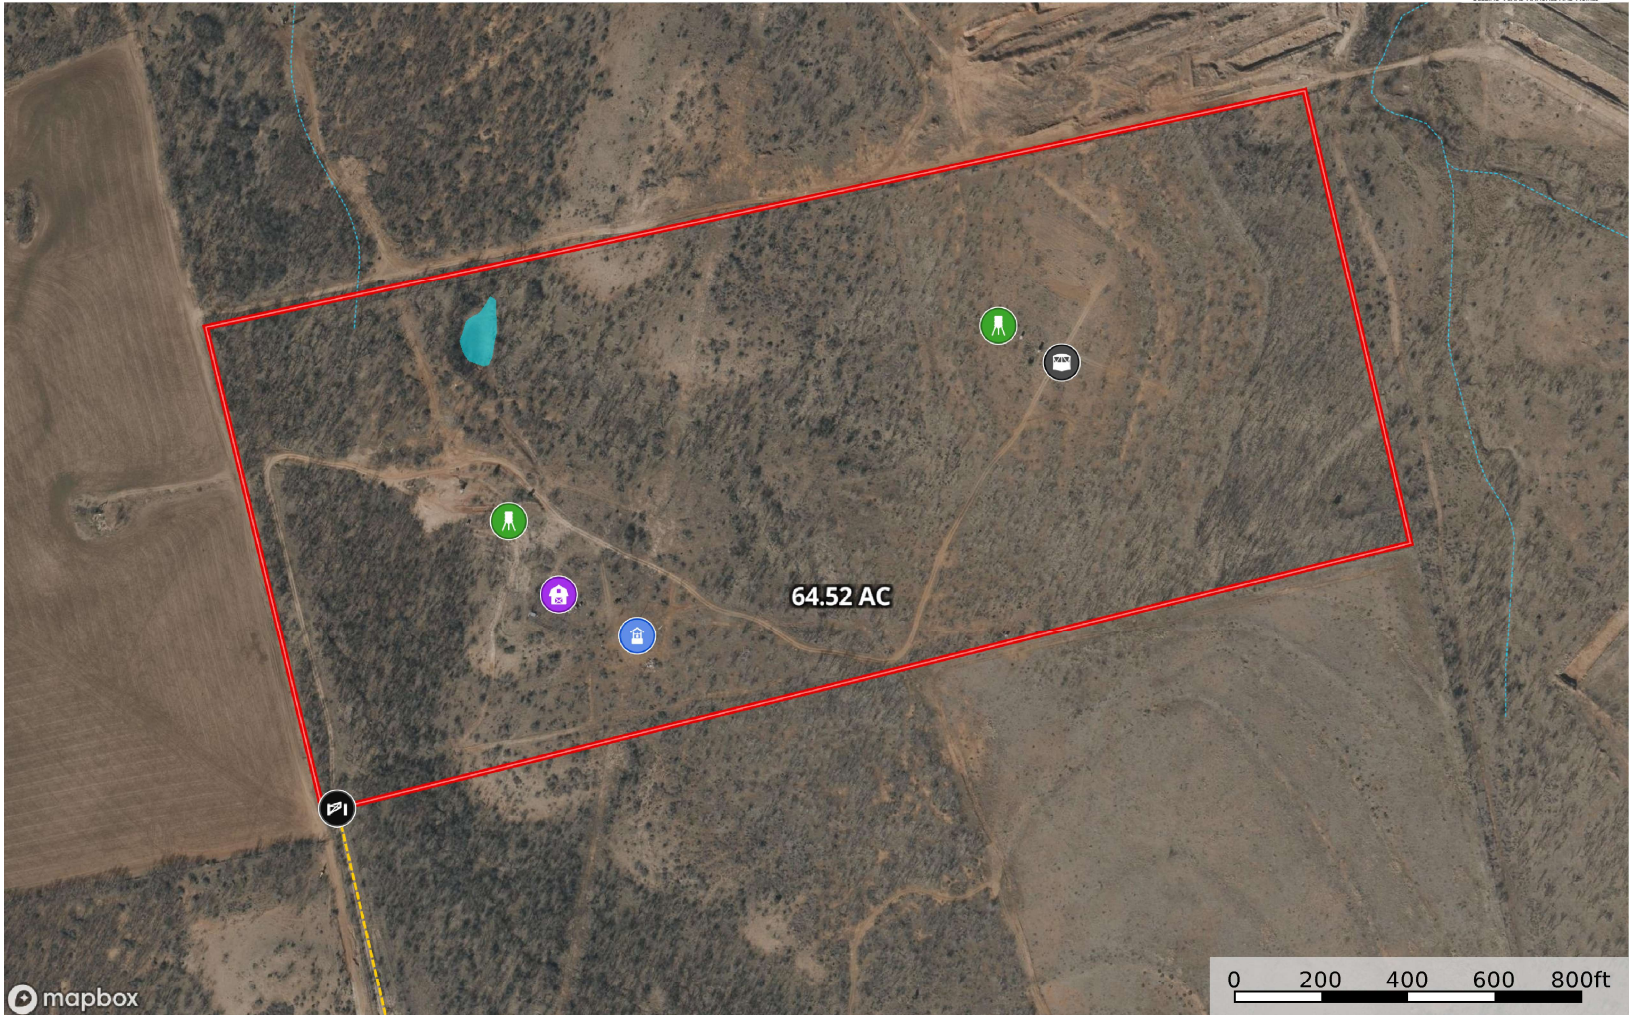

64.52 AC off of CR 444  
Texas, 64.52 AC +/-

mapbox

Blind Feeder Well Barn Gate Road / Trail Boundary Stream, Intermittent River/Creek Water Body Water Wells

Trinity Ranch Land  
P: 254-725-4181 254-442-4181    www.trinityranchland.com    Tuscola, Cisco, Cross Plains, TX