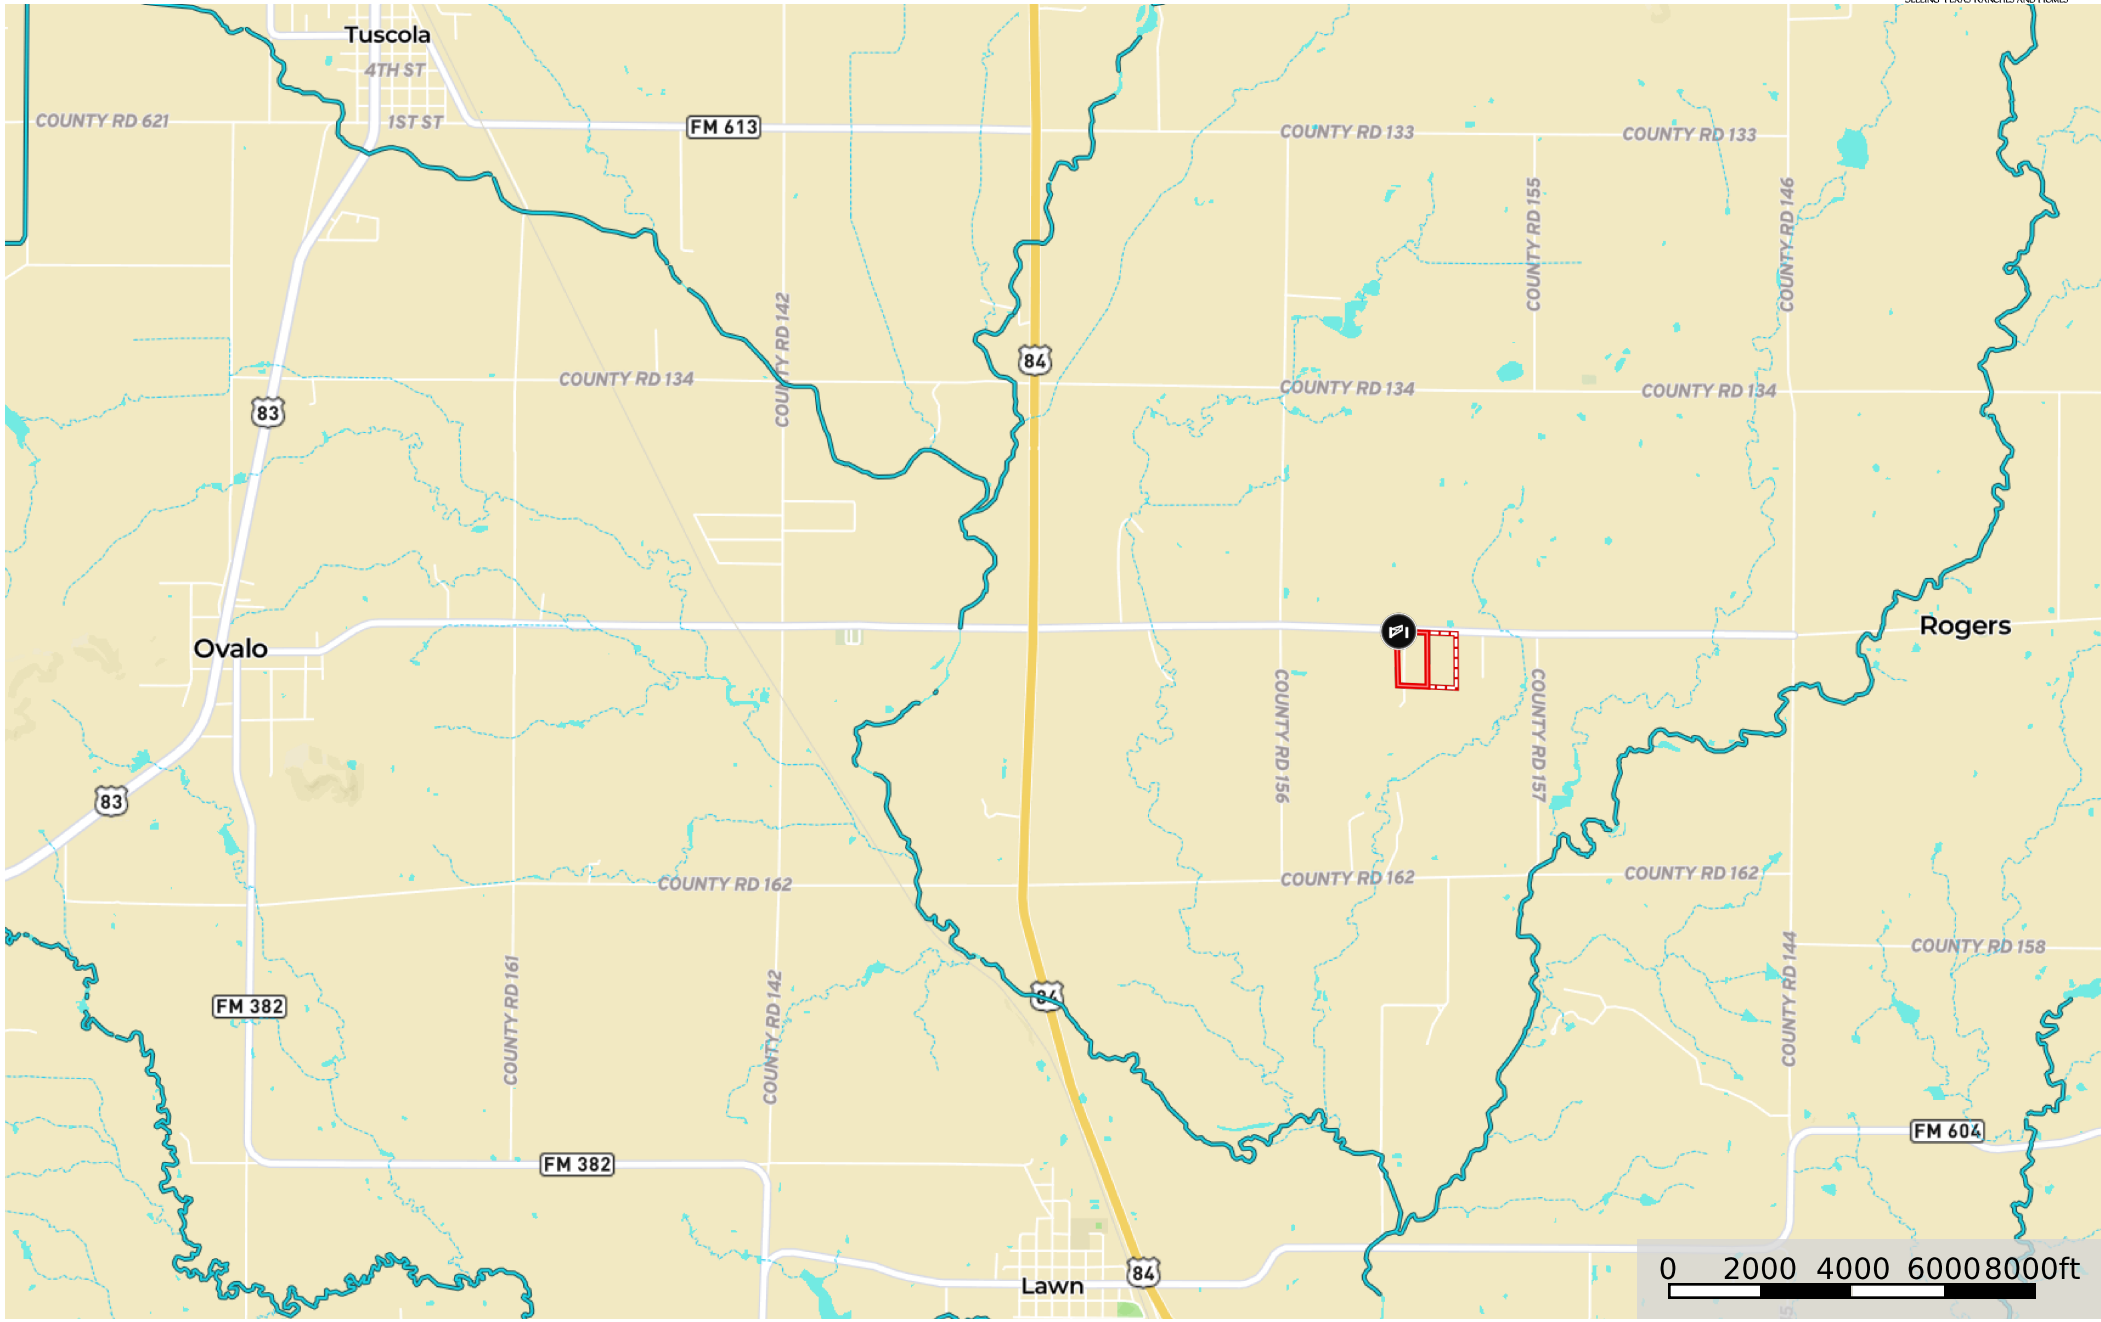

35+/- AC FM 614

Taylor County, Texas, 35 AC +/-

- Gate
- Boundary
- Boundary
- Stream, Intermittent
- River/Creek
- Water Body