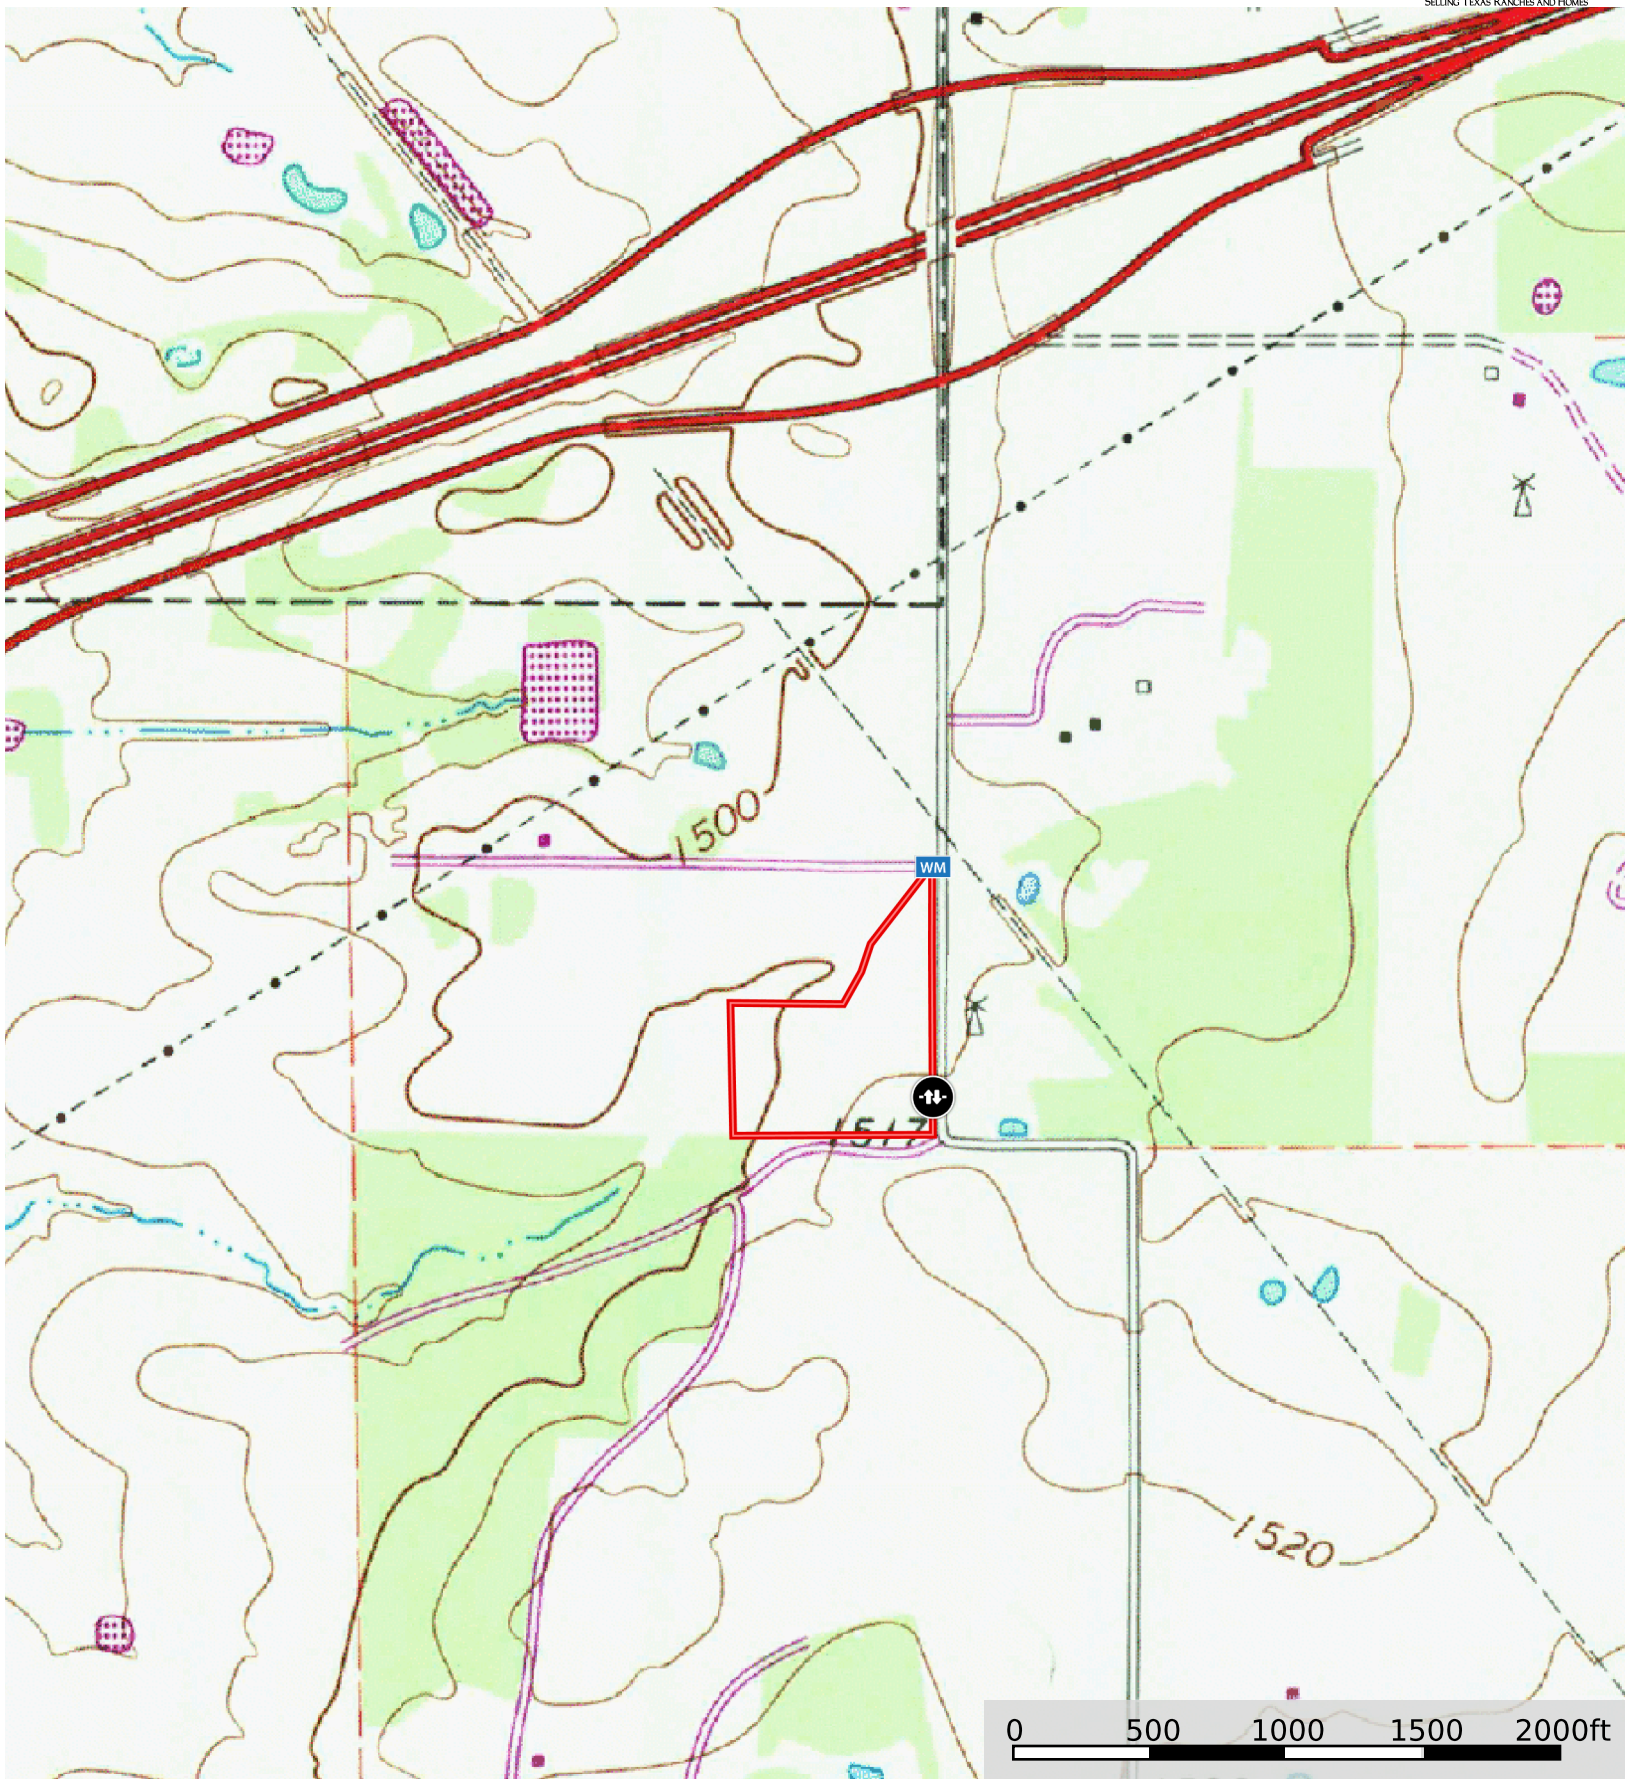

10.07 Acres & Home - TBD CR 236 - Ranger TX

Eastland County, Texas, AC +/-

Water Meter Gate Boundary