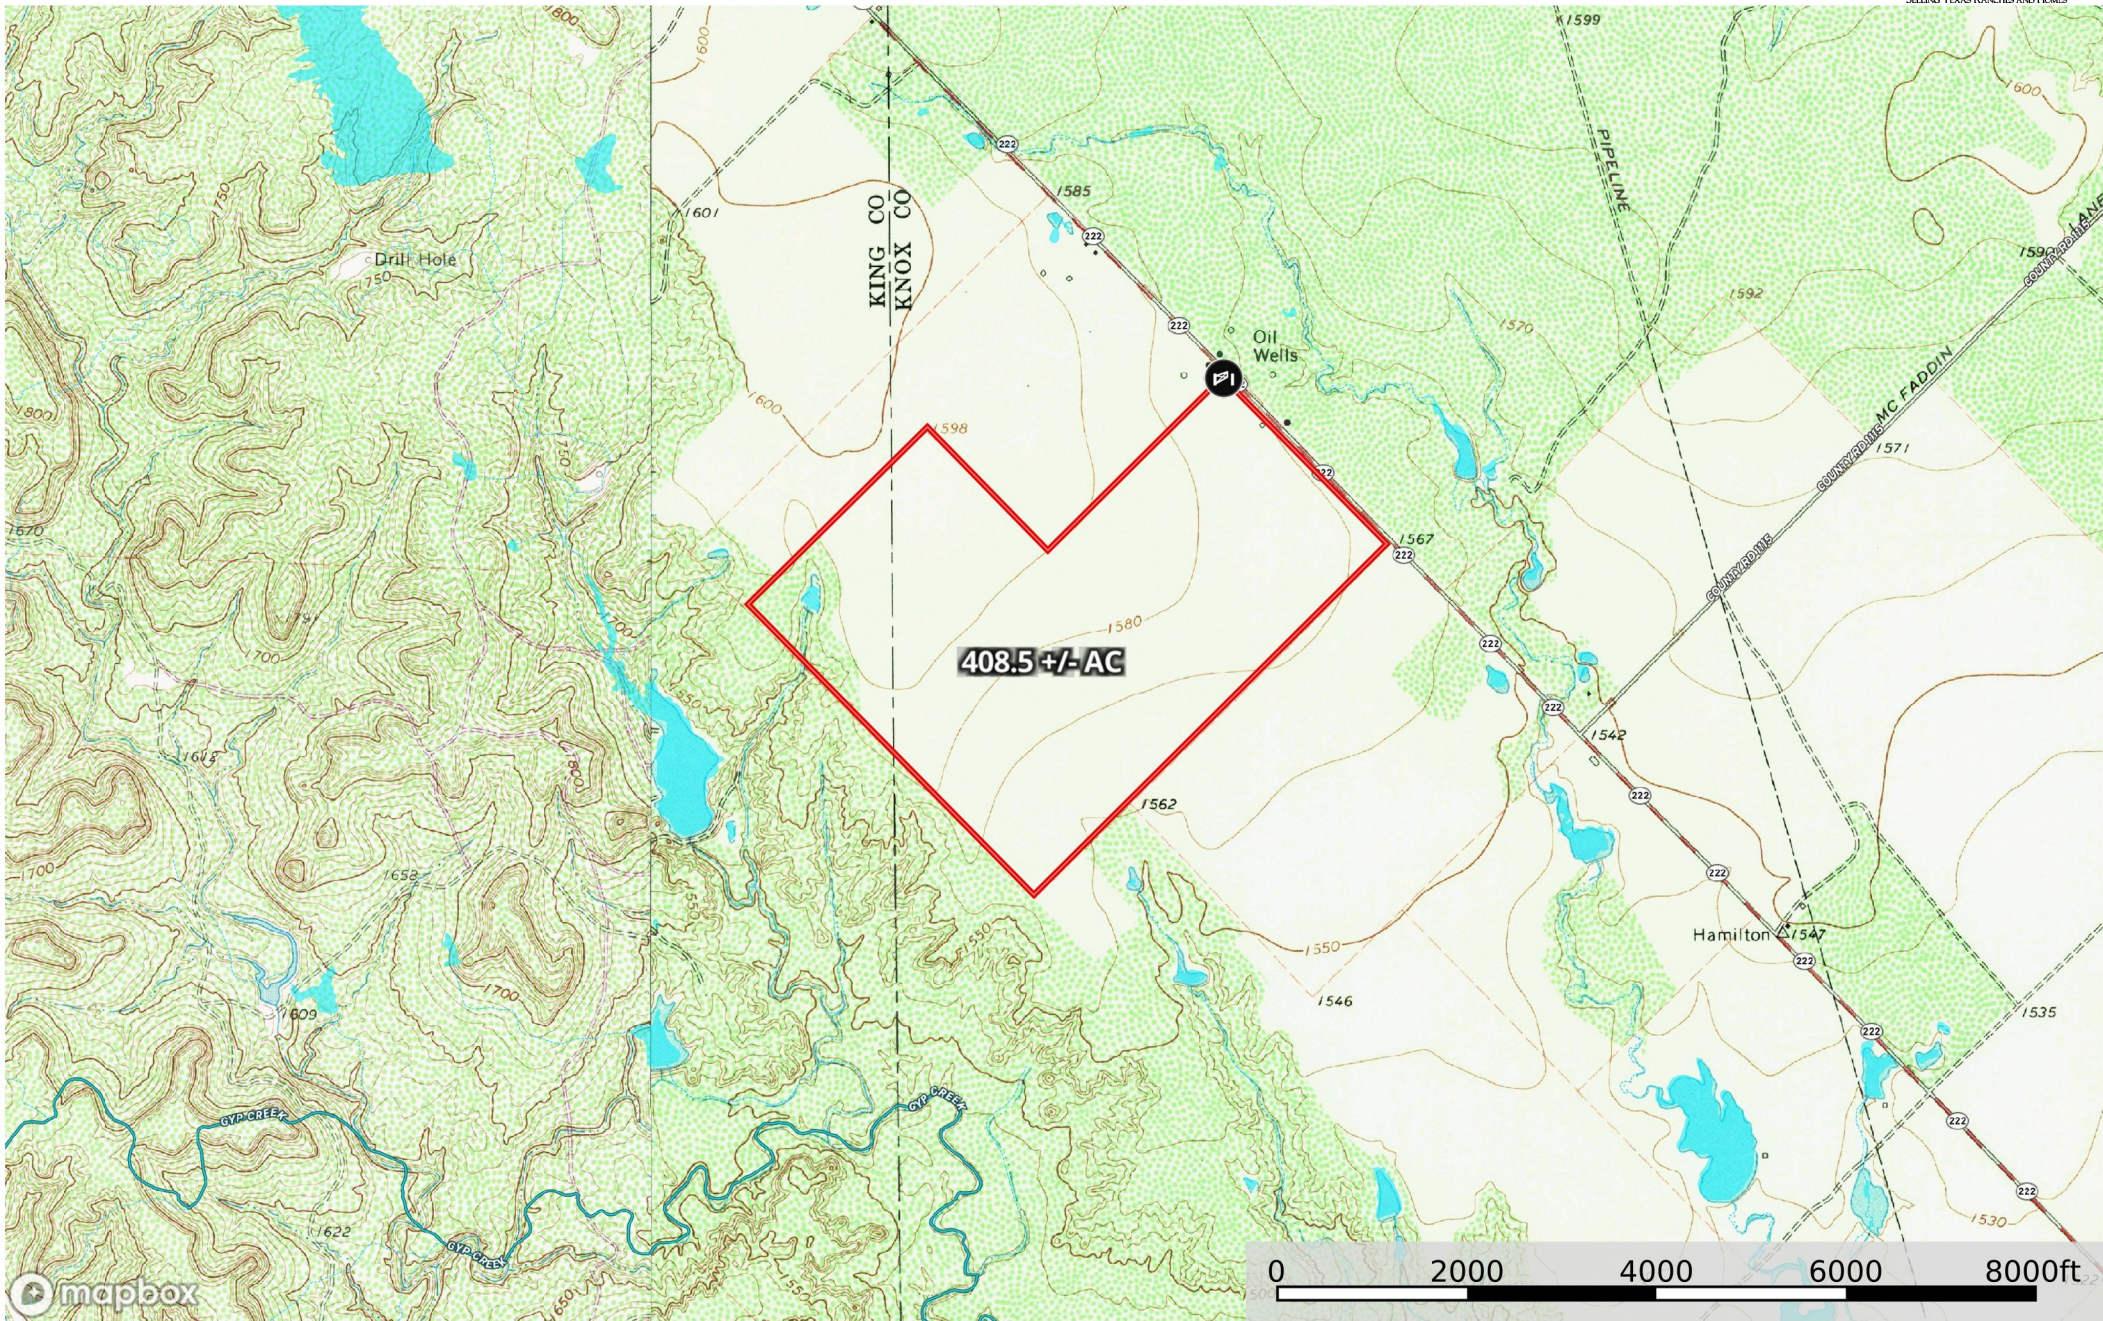

408.5 AC FM 222 Knox

Texas, AC +/-

- Gate
- Boundary
- Stream, Intermittent
- River/Creek
- Water Body