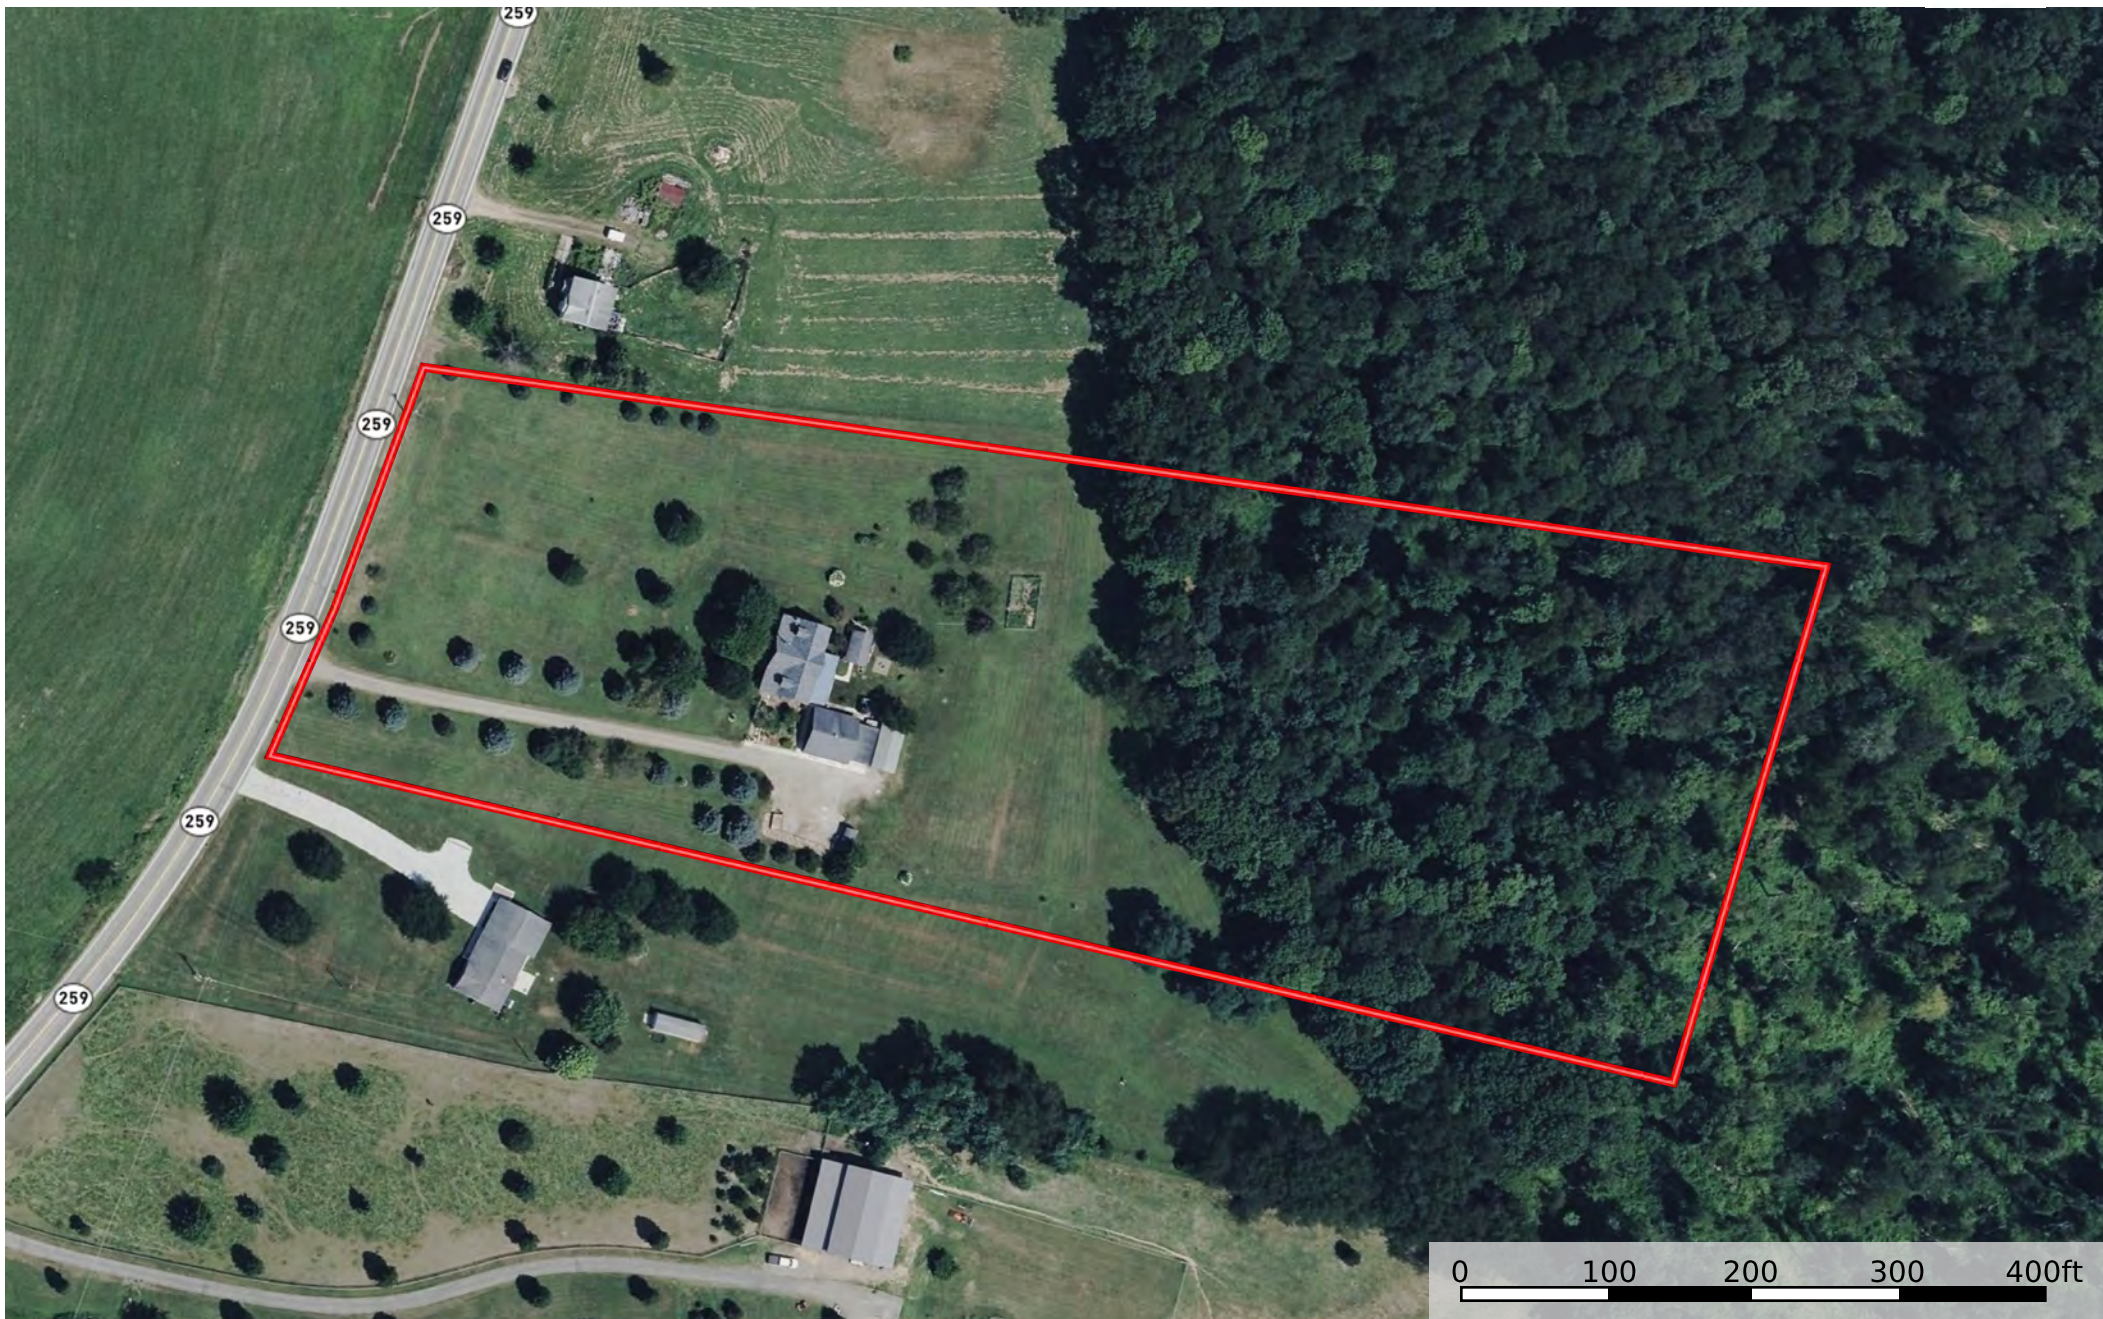

7883 Rte 259 Hwy, Homer City, PA, 15748
Indiana County, Pennsylvania, 6.83 AC +/-

 Boundary

Logan Dominick
P: (724) 875-4759

<https://www.mossyoakproperties.com/>

 The information contained herein was obtained from sources deemed to be reliable. Land id® Services makes no warranties or guarantees as to the completeness or accuracy thereof.