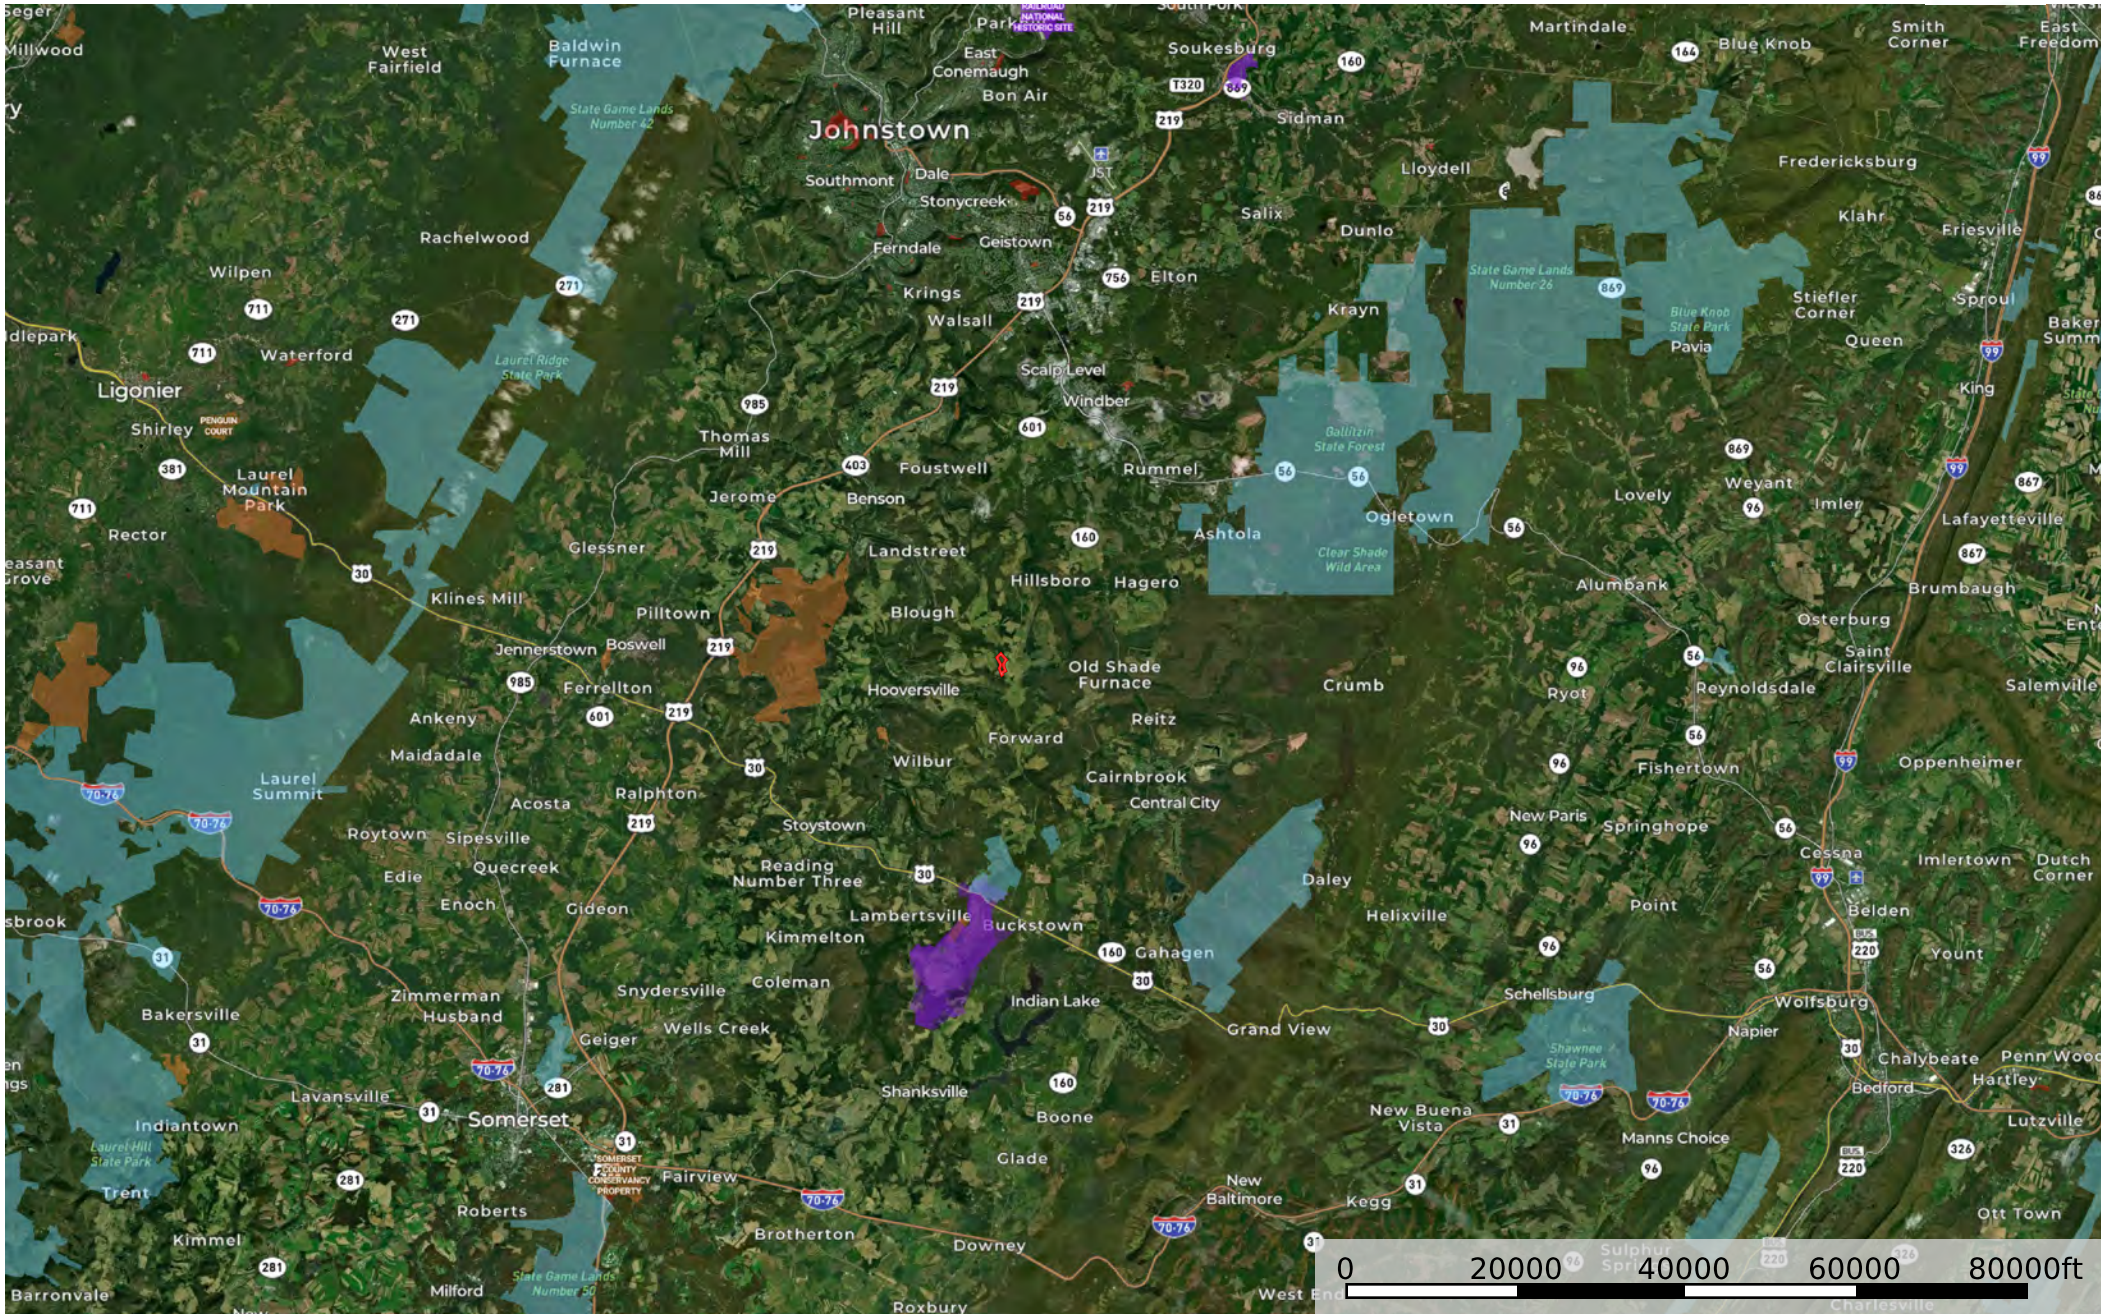

# 2257 Ridge Rd. Hooversville, PA 15936

Somerset County, Pennsylvania, 29.71 AC +/-

- Boundary
- Forest Service
- State Land
- Fish and Wildlife
- National Park
- Other
- BLM
- Local Government