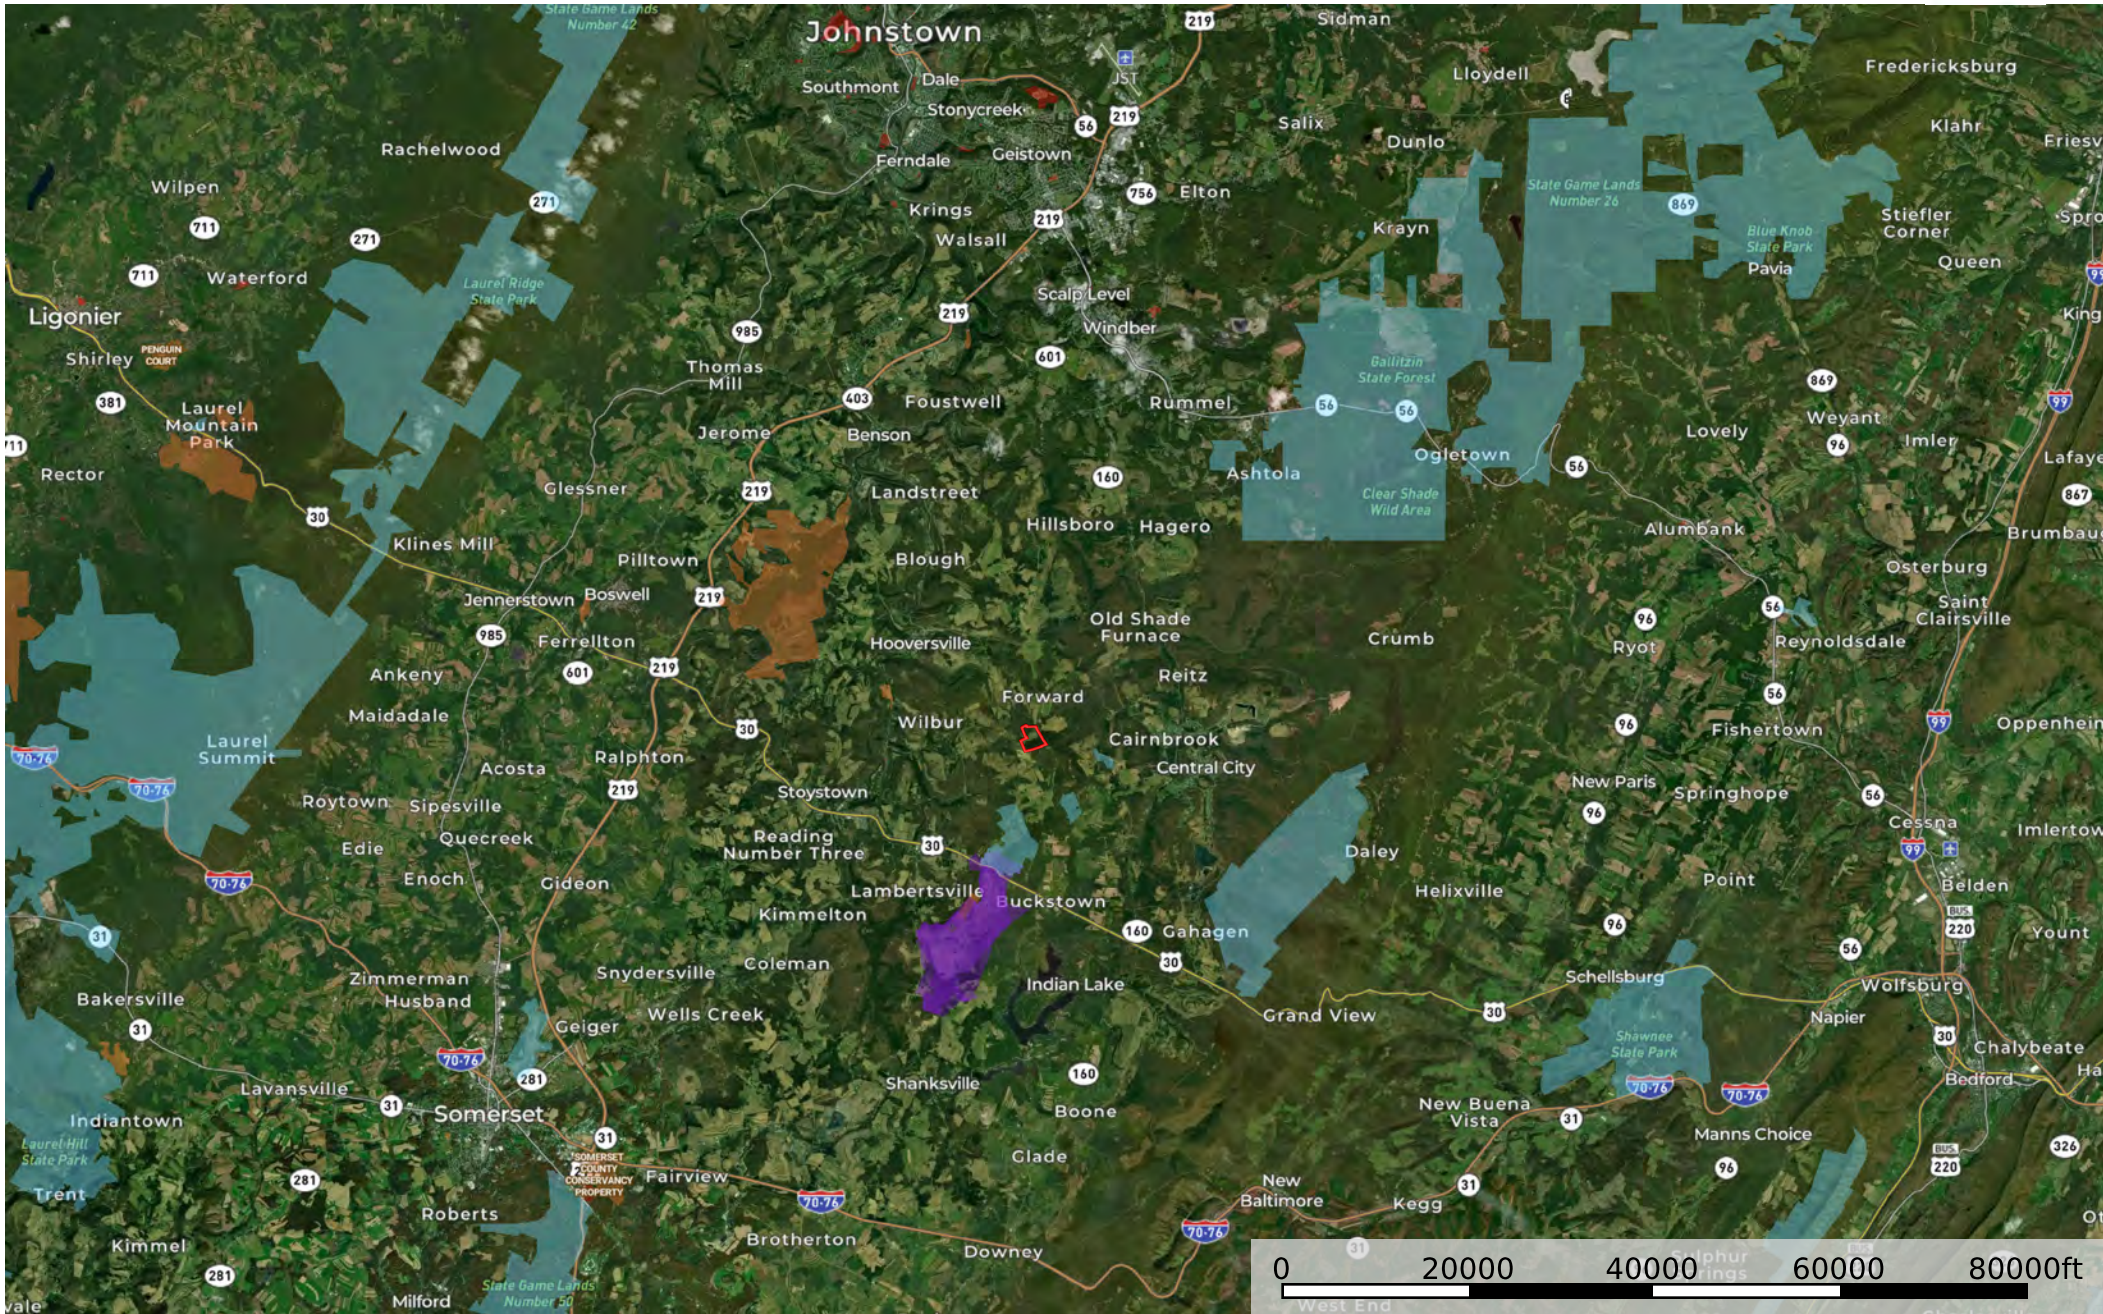

# 1456 Wilbur Rd - Stoystown - Somerset - 95.84 +/- Somerset County, Pennsylvania, 95.84 AC +/-

- Boundary
- Forest Service
- State Land
- Fish and Wildlife
- National Park
- Other
- BLM
- Local Government