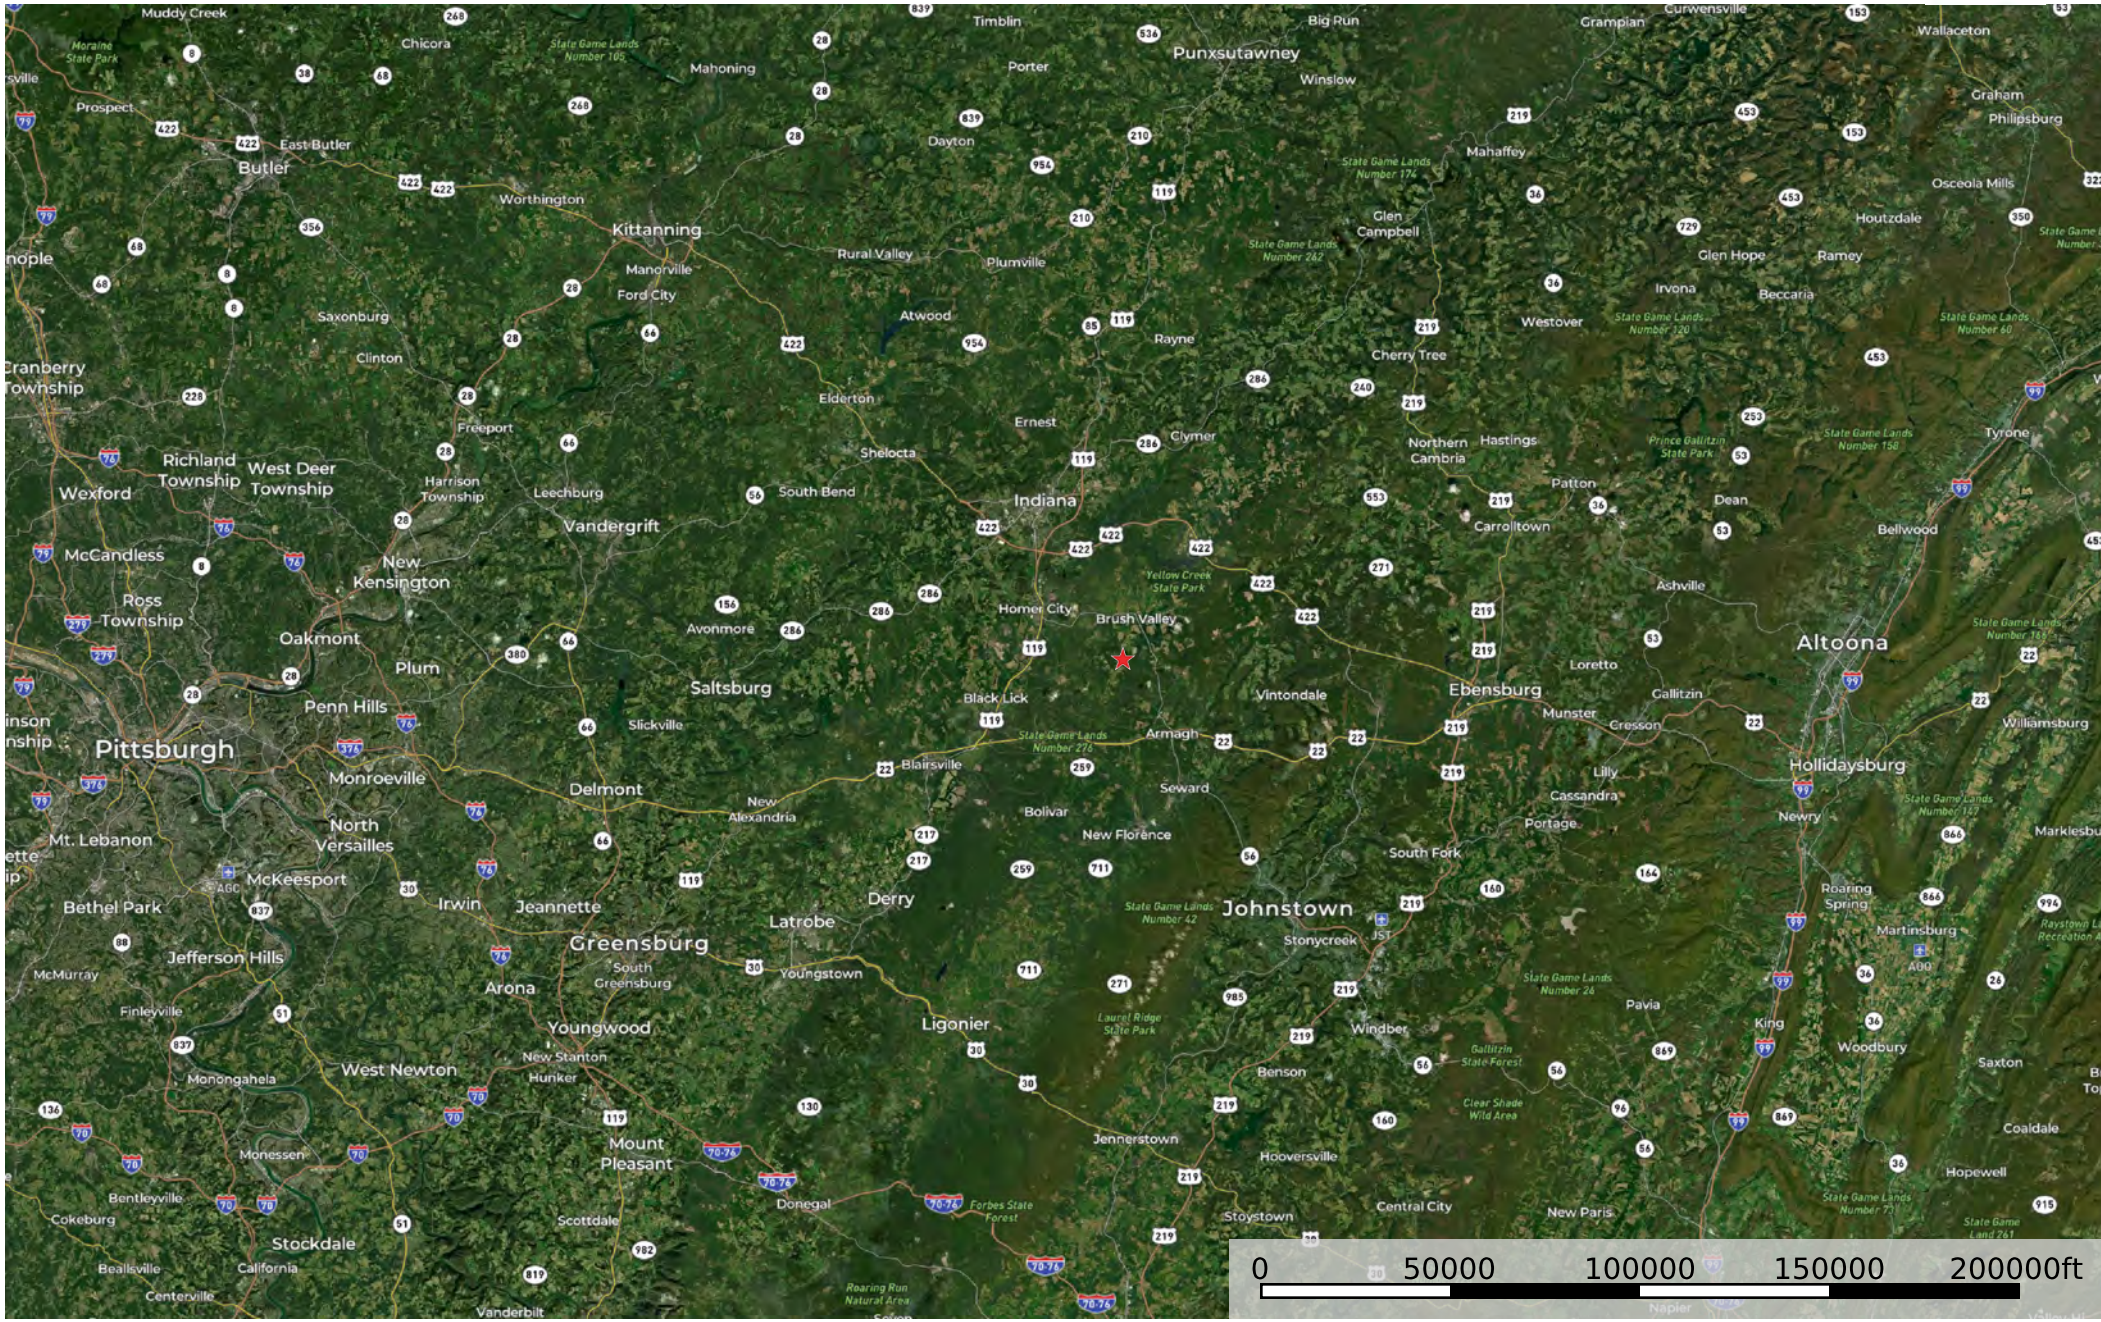

7883 Rte 259 Hwy, Homer City, PA, 15748

Indiana County, Pennsylvania, 6.83 AC +/-

★ 7883 Rte 259 Hwy, Homer
□ Boundary