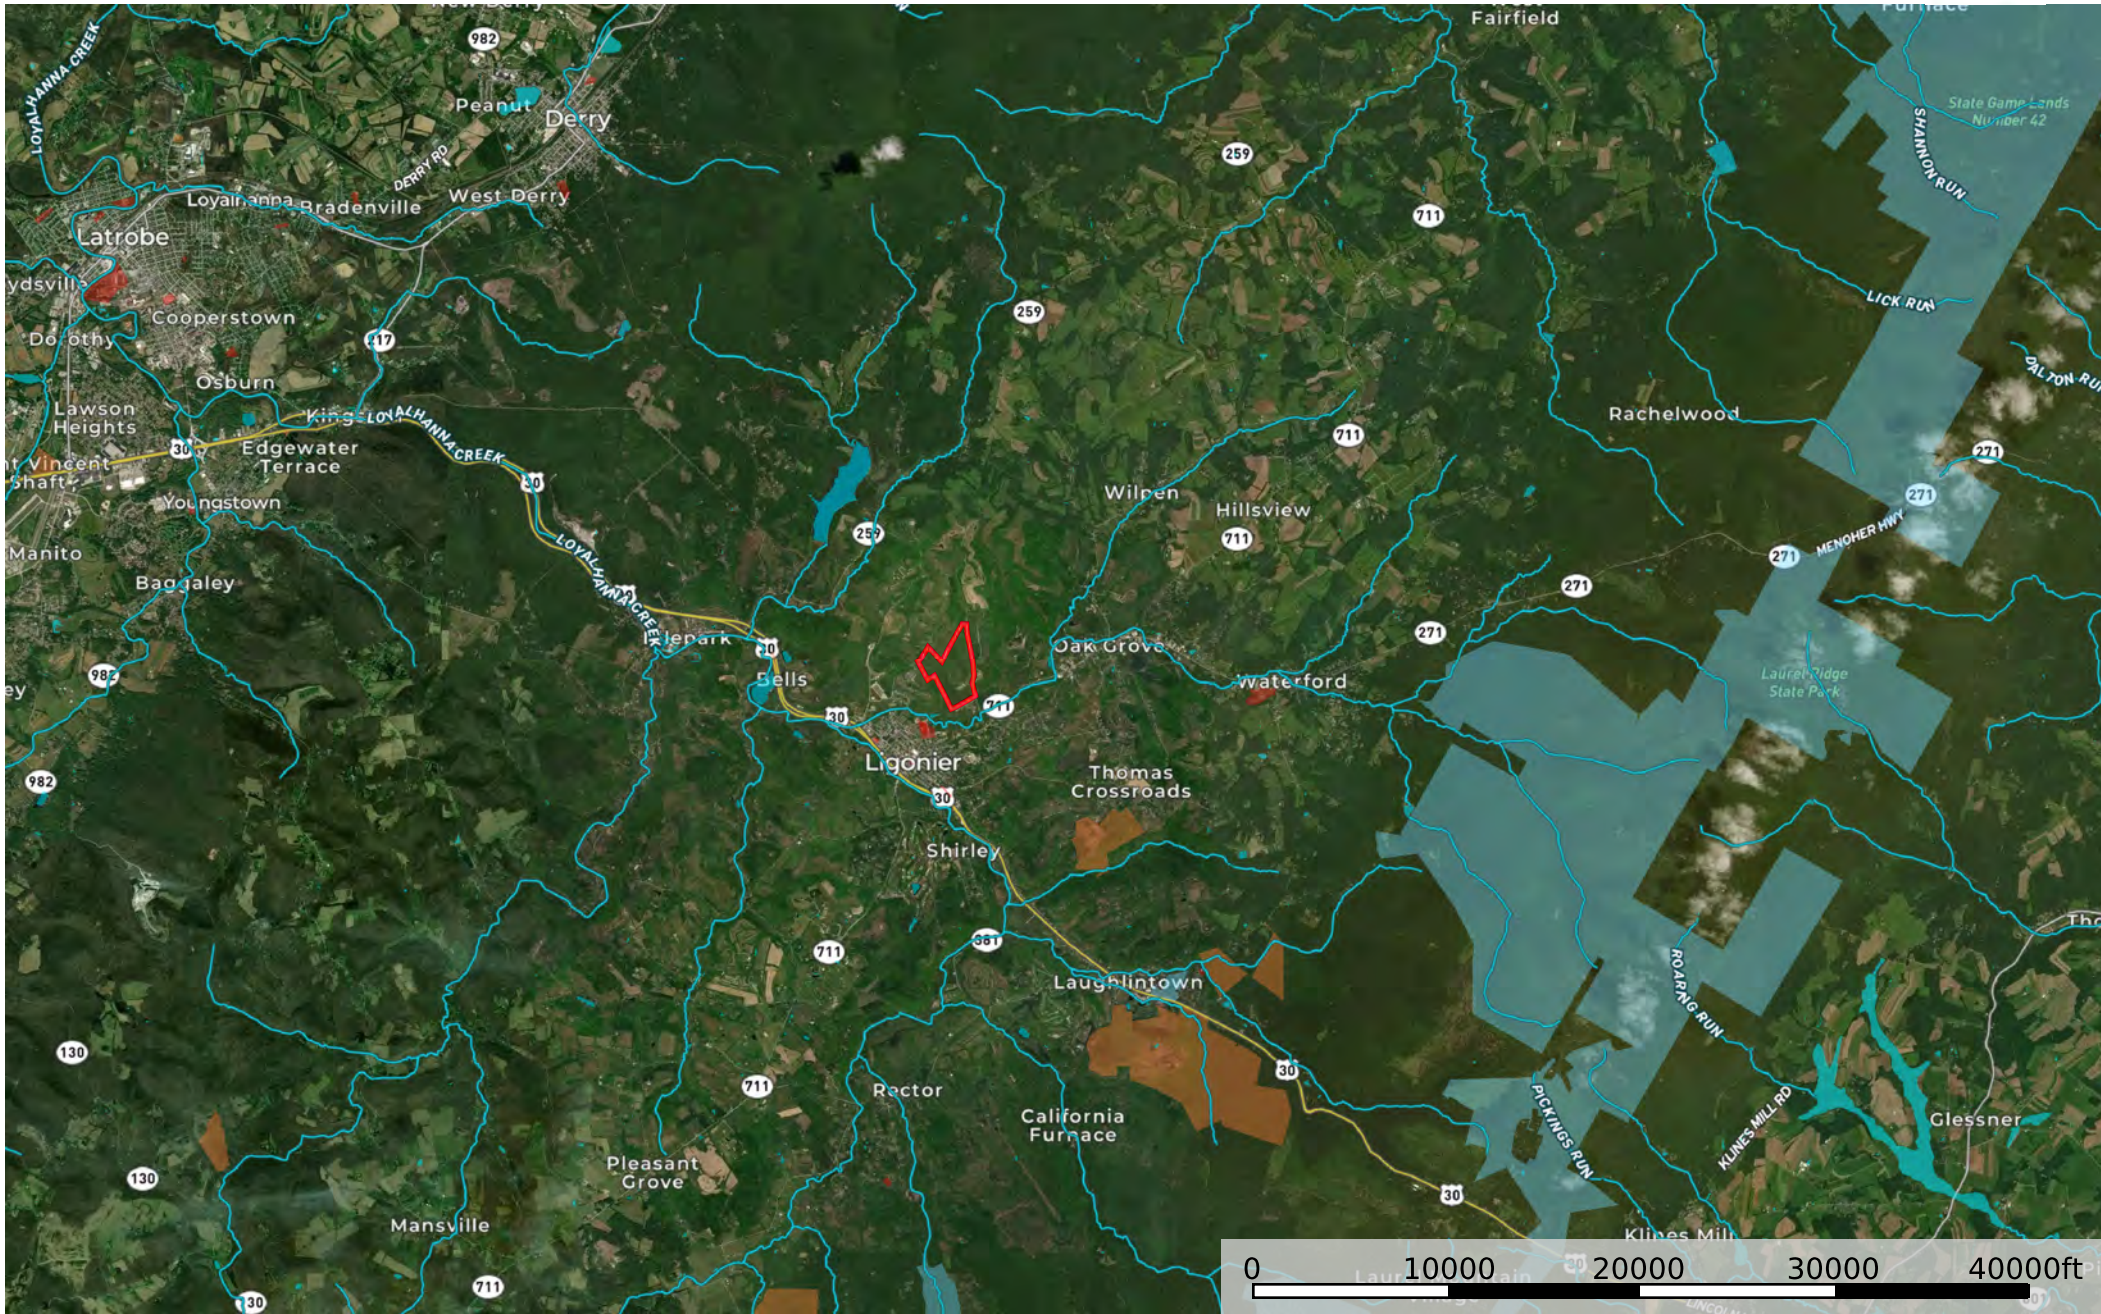

213 Peoples Road - Westmoreland - Ligonier - 150.5

Westmoreland County, Pennsylvania, 150.5 AC +/-

- 213 Peoples Rd -
- Forest Service
- State Land
- Fish and Wildlife
- National Park
- Other
- BLM
- Local Government
- Stream, Intermittent
- River/Creek
- Water Body