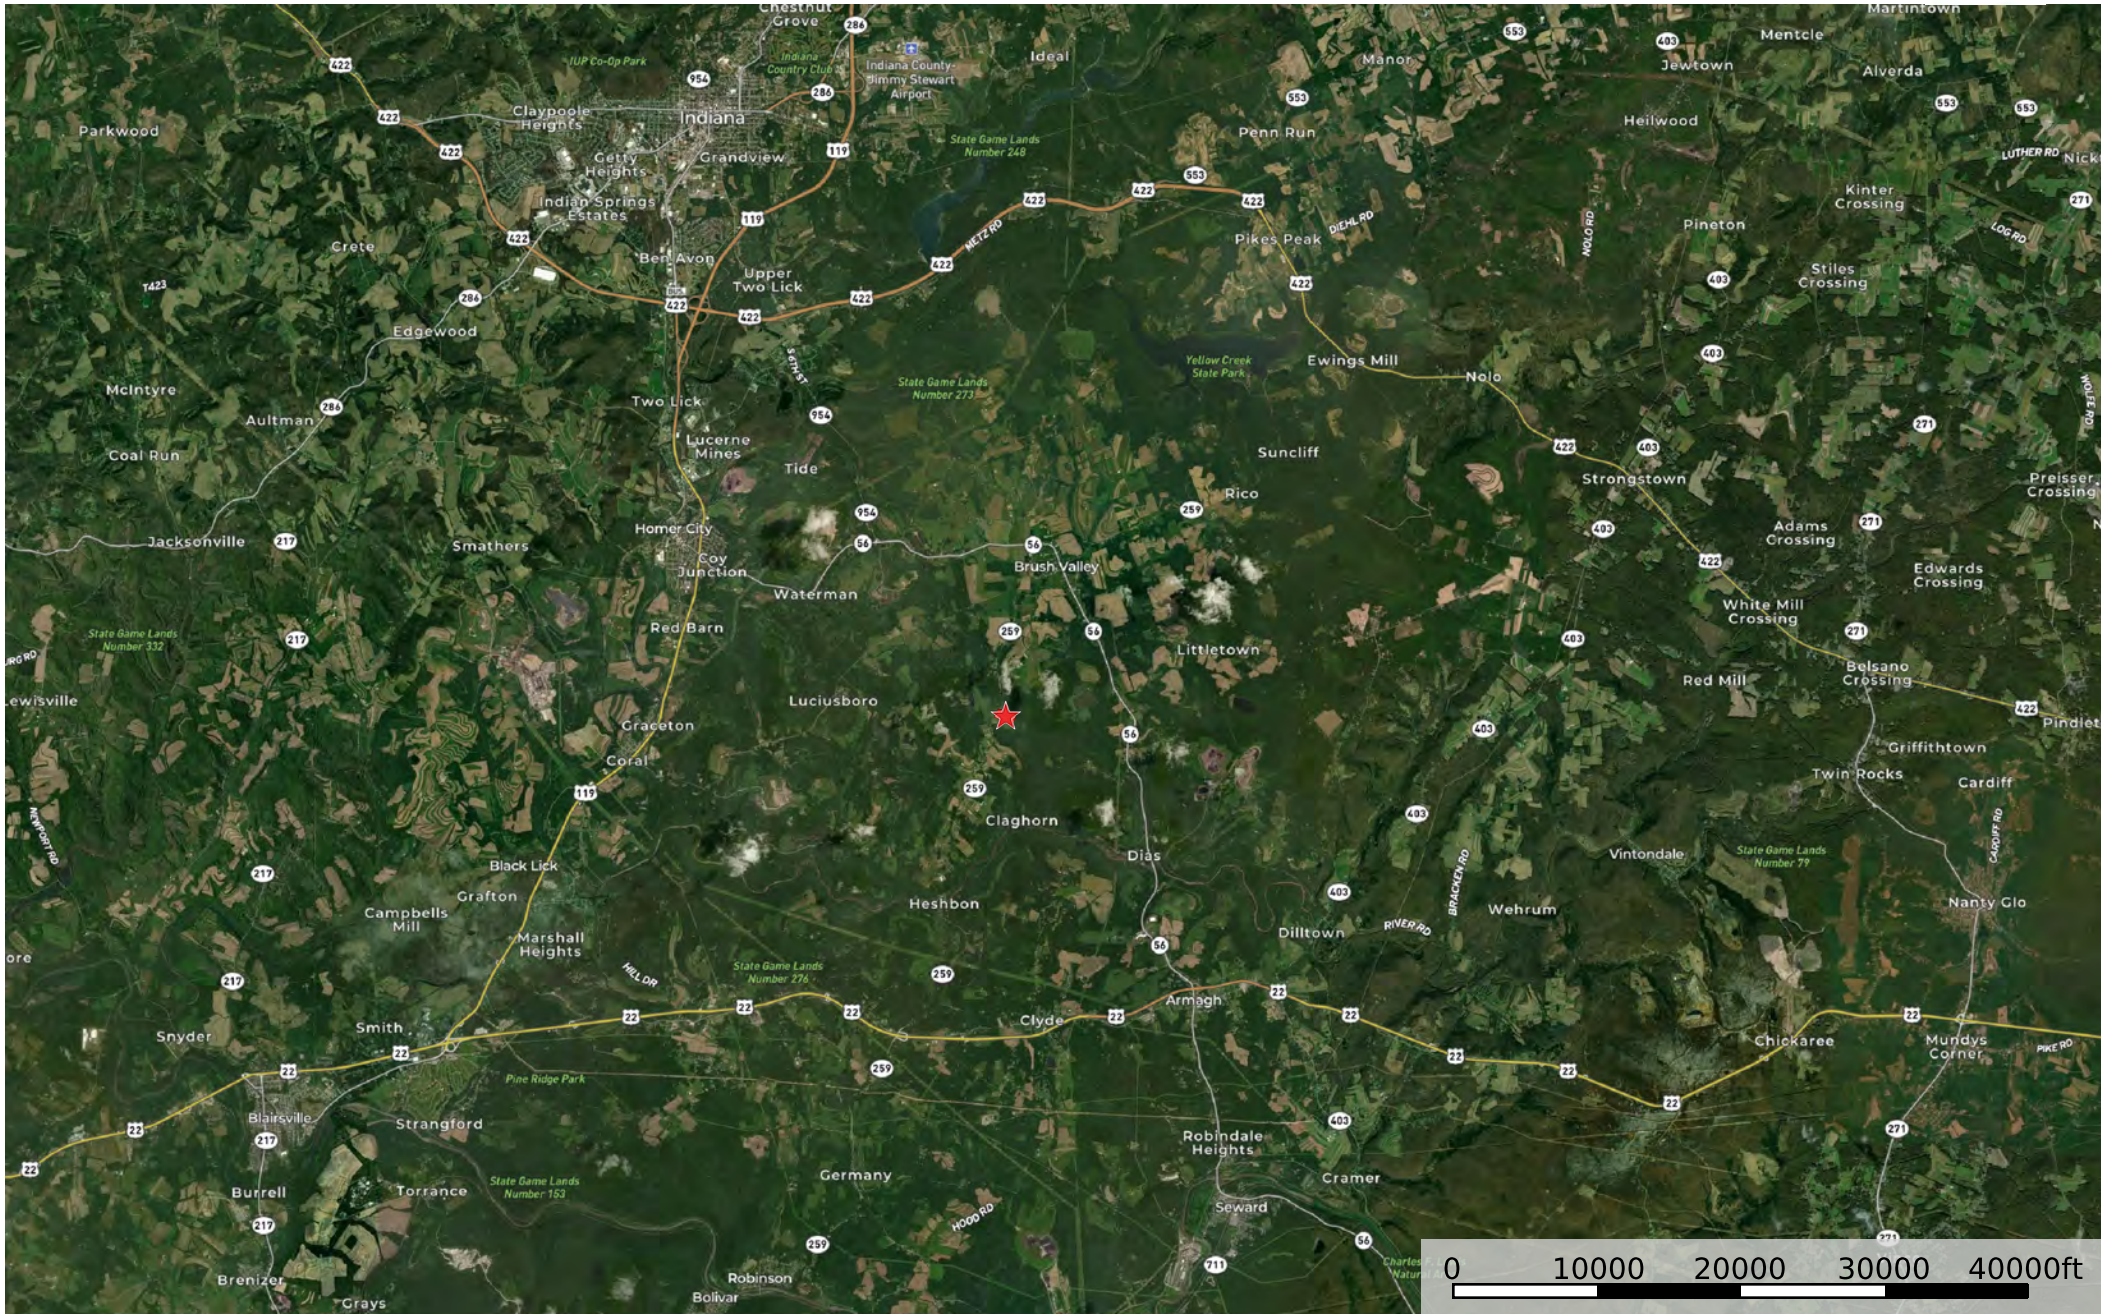

# 7883 Rte 259 Hwy, Homer City, PA, 15748

Indiana County, Pennsylvania, 6.83 AC +/-

★ 7883 Rte 259 Hwy, Homer  
□ Boundary