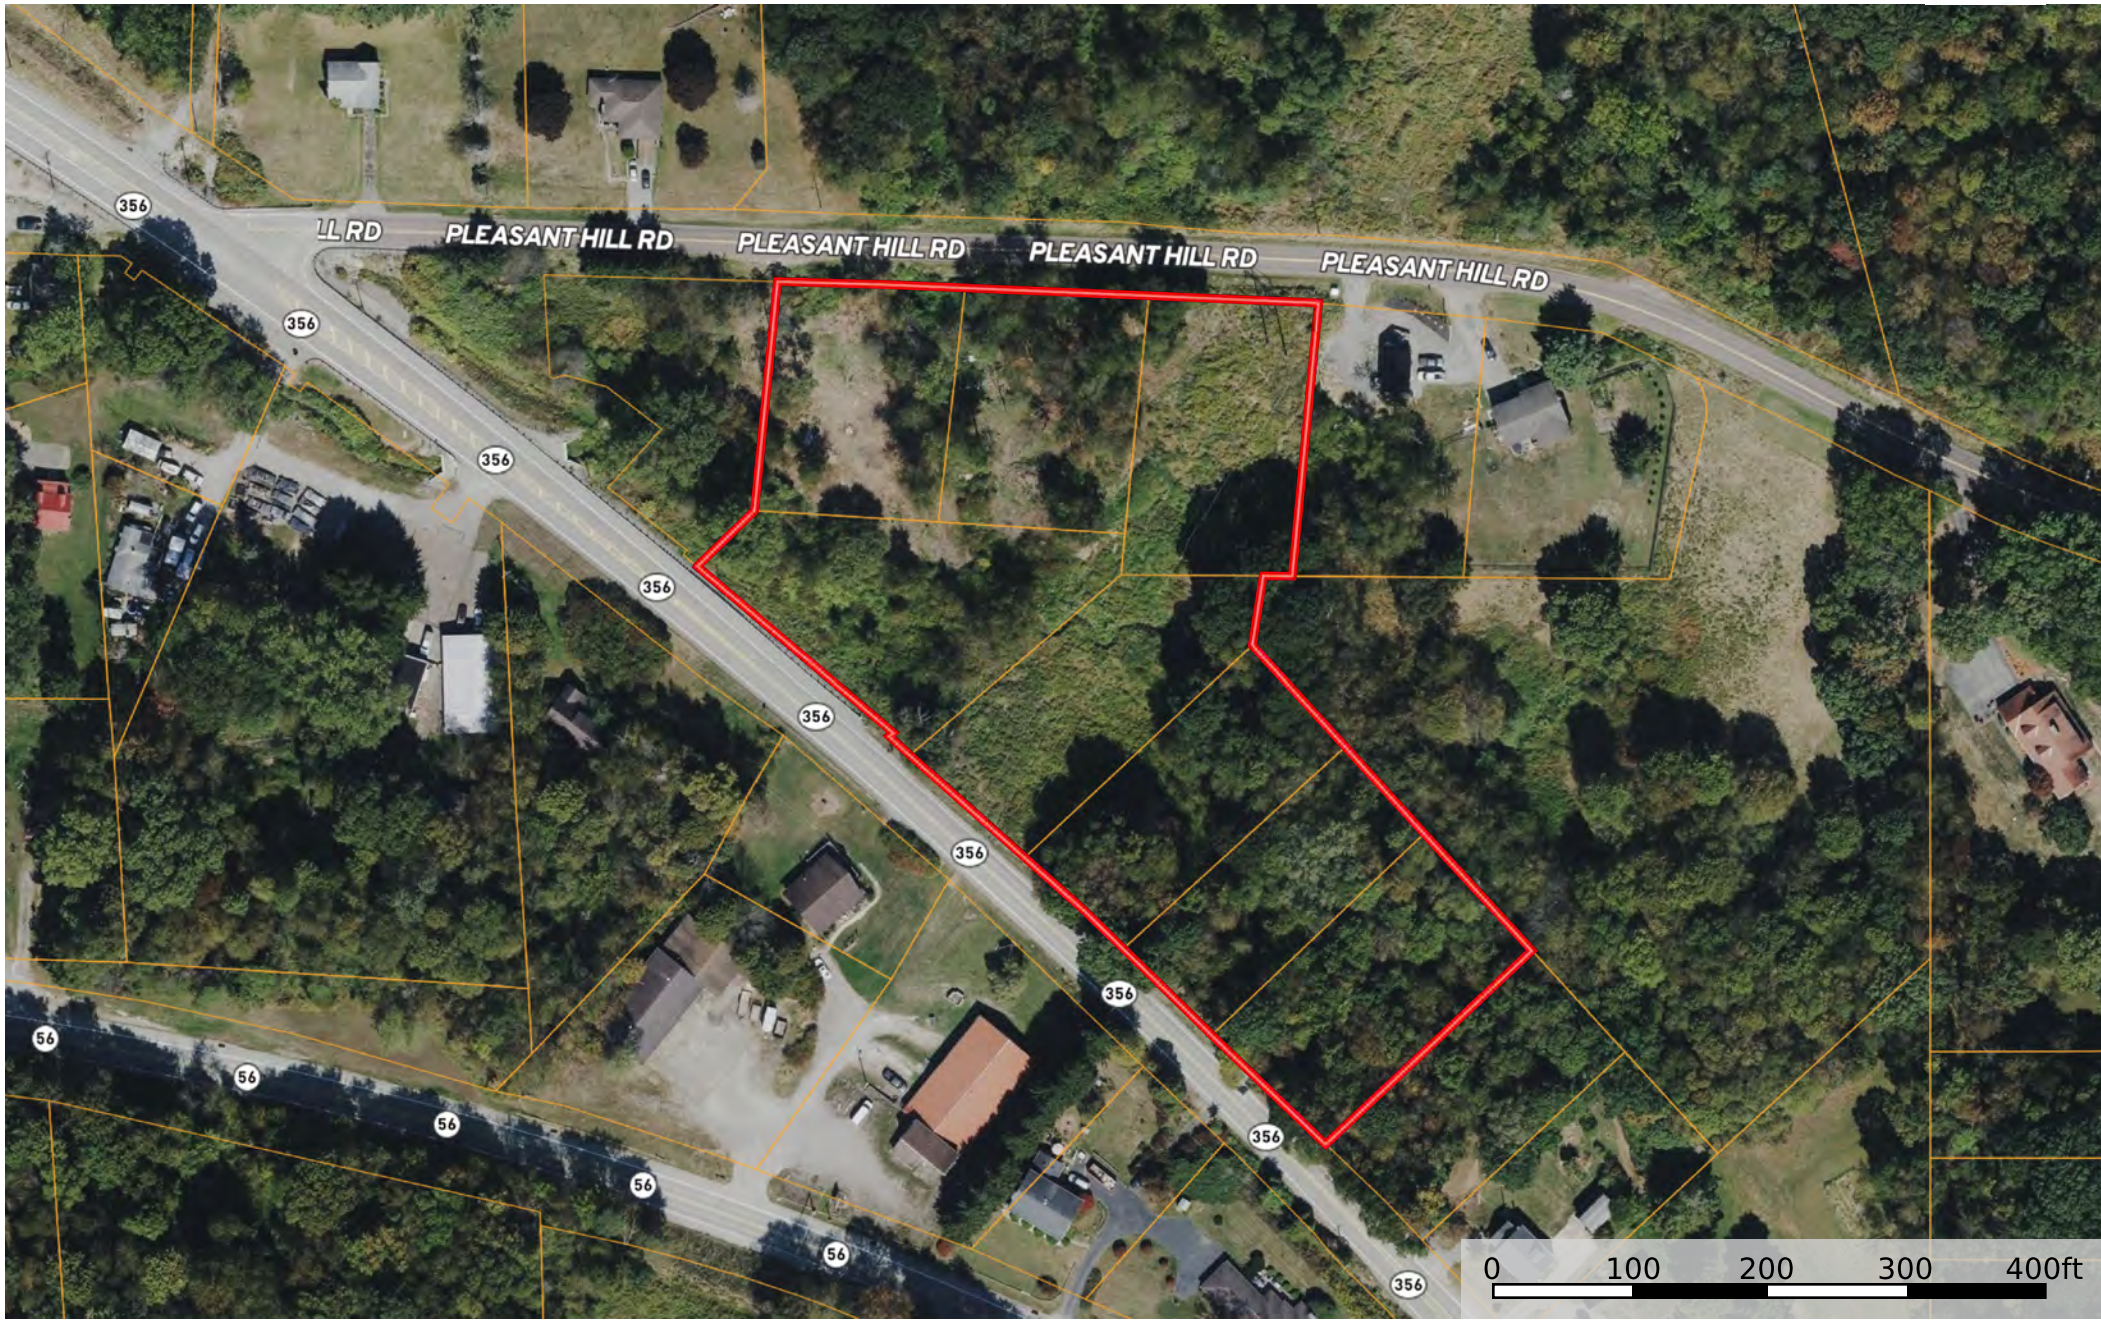

RT 356_Pleasant Hill Rd - Leechburg - Westmoreland -
Westmoreland County, Pennsylvania, 4.55 AC +/-

 Boundary