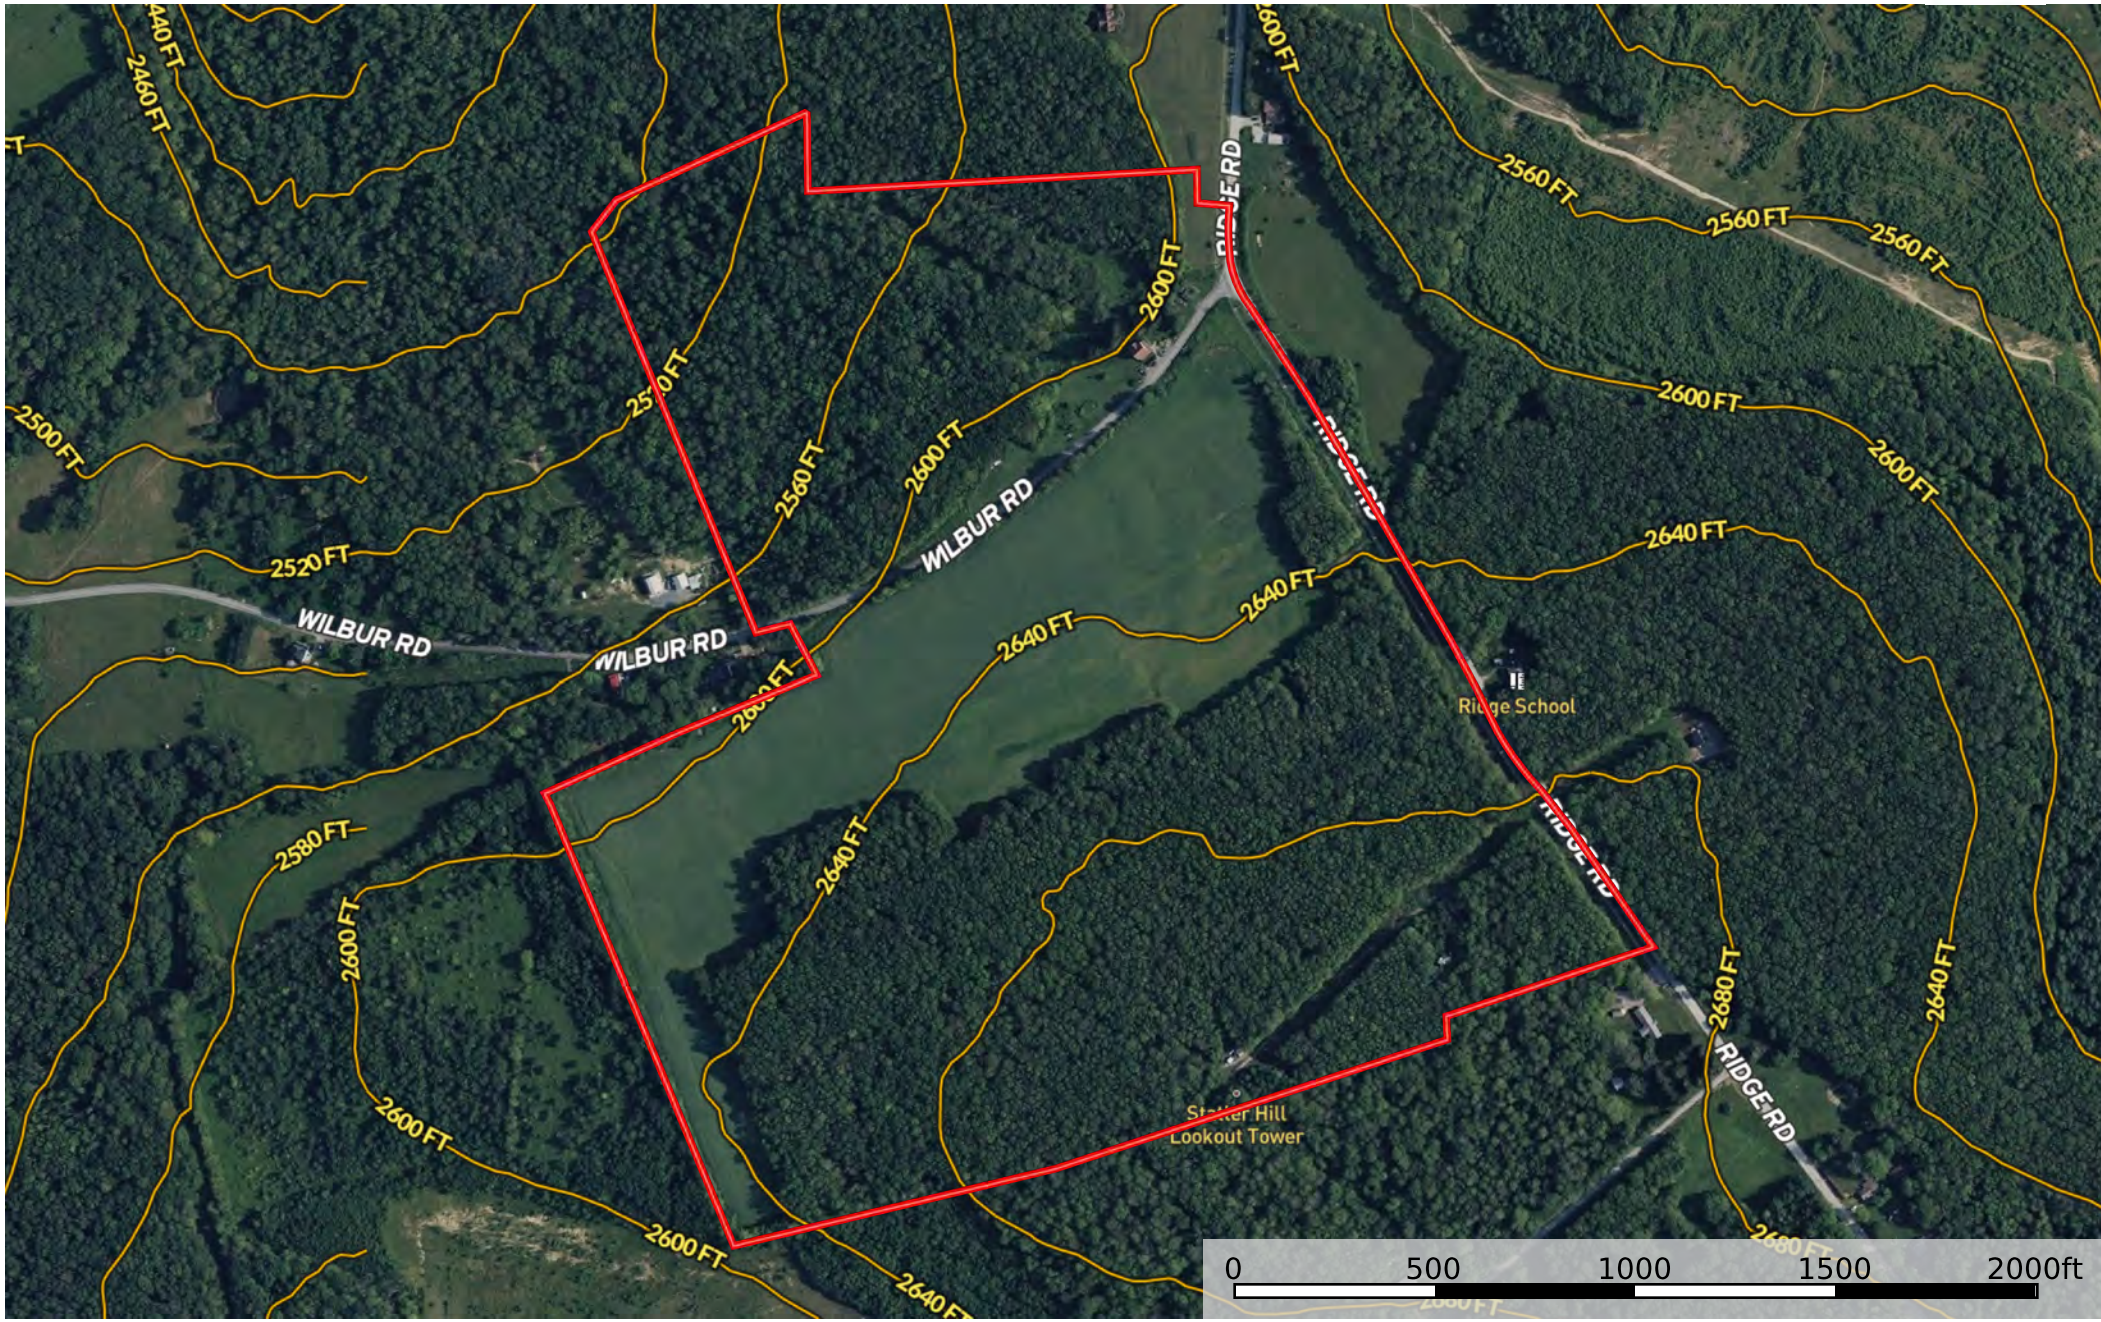

1456 Wilbur Rd - Stoystown - Somerset - 95.84 +/-
Somerset County, Pennsylvania, 95.84 AC +/-

Boundary